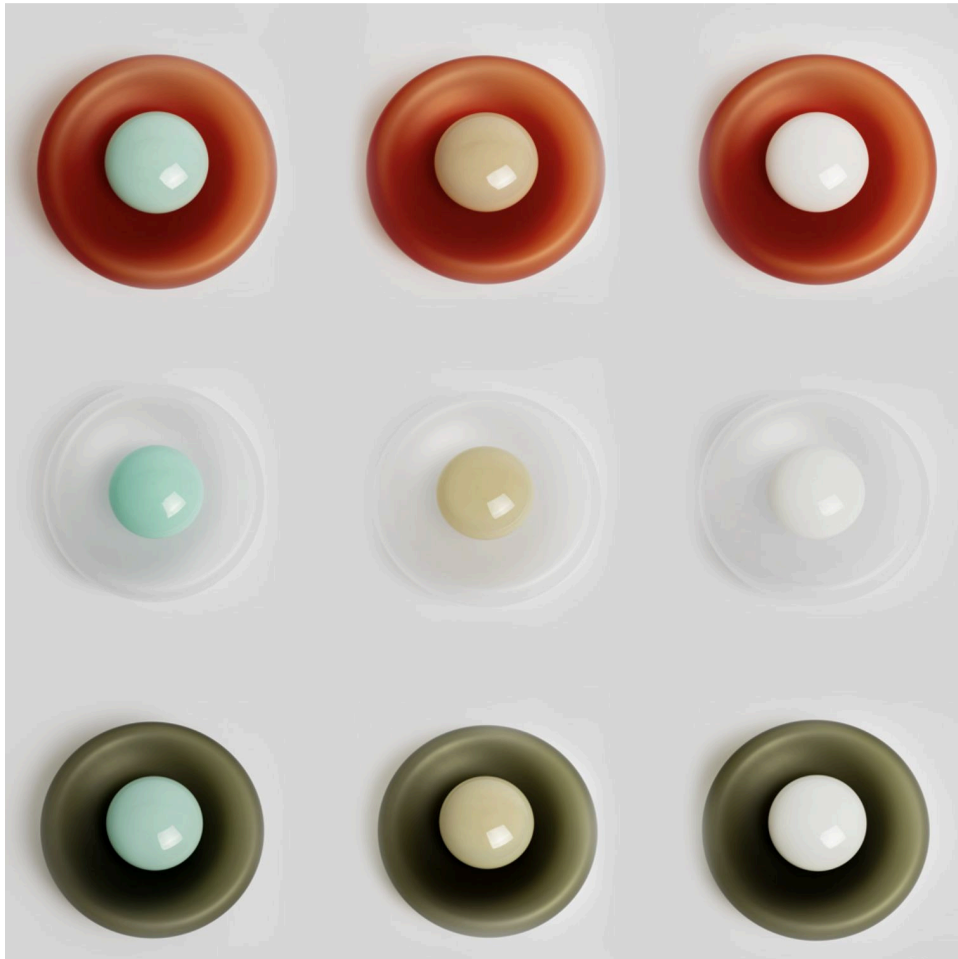

COMERFORD

COLLECTION

PILLOW SCENCE

\$1,195 - \$3,360

DESIGN

Lit spheres of glass are nestled into a curving recess in a larger frosted pillow of glass. Each of the two shapes is available in three colors, allowing for a multitude of possible combinations.

Metal finish is available in antique brass, brushed brass, dark oxidized, brushed nickel, polished nickel.

120V G9 7W Max

DIMENSIONS

6.5" x 7.5" x 4" small

8.5" x 10.5" x 5" medium

13" x 16" x 7" large (floor sample)