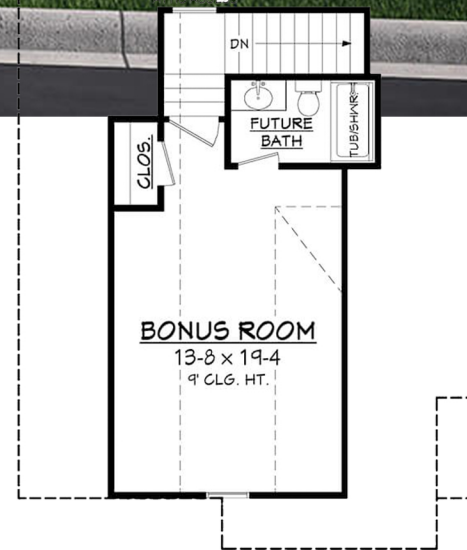

Designing Homes
HOUSE PLAN ZONE
 Building Relationships

Bonus Floor Plan

Square footage does not include bonus room.

First Floor Plan

Woodville Trace House Plan

2728A

2728 Sq Ft.

1.5 Stories

4 Bedrooms

72-2 Width

3.5 Bathrooms

64-8 Depth

Phone: 601.336.3254 sales@hpzplans.com

<https://hpzplans.com/products/woodville-trace-house-plan>