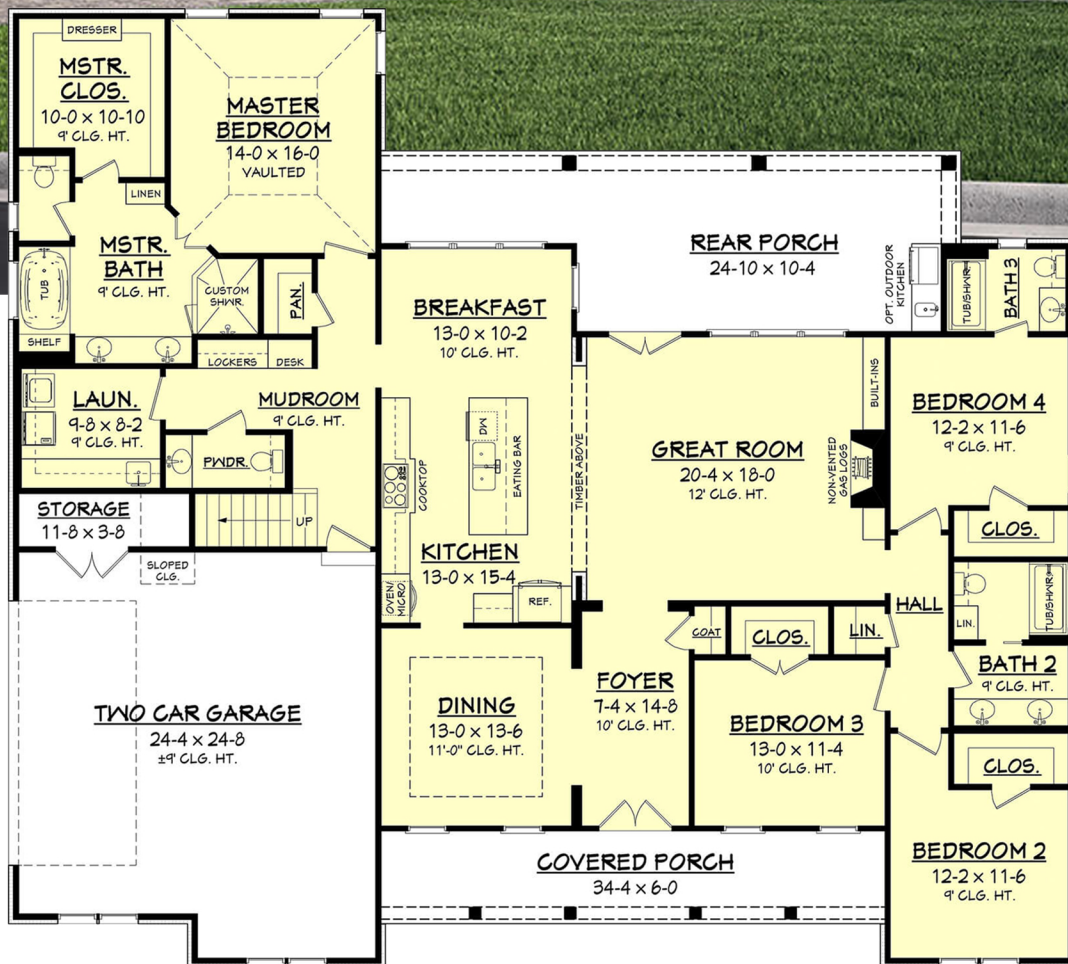

Designing Homes
HOUSE PLAN ZONE
 Building Relationships

Bonus Floor Plan

Square footage does not include bonus room.

First Floor Plan

Woodville Trace House Plan

2728A

2728 Sq Ft.

1.5 Stories

4 Bedrooms

72-2 Width

3.5 Bathrooms

64-8 Depth

Phone: 601.336.3254 sales@hpzplans.com

<https://hpzplans.com/products/woodville-trace-house-plan>