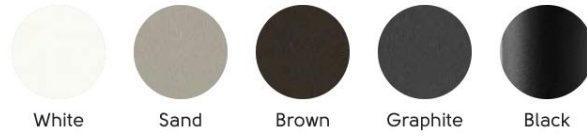

DIMENSIONS

31"H x 26"W x 22"D

DELIVERY

16 weeks lead time
Item ships via freight.

P47 ARMCHAIR

Frame

METAL - Cat. M1

METAL - Cat. M2

P47 ARMCHAIR

Frame

METAL - Cat. M3

Chrome

METAL - Cat. M4

Pink gold

Champagne gold

Golden Bronze