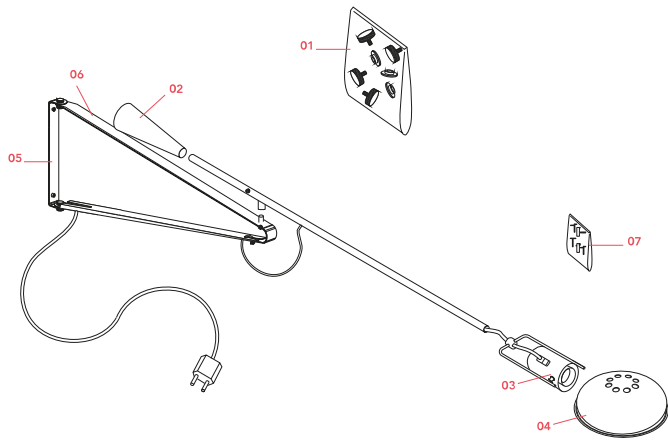

Spare Parts

01.	265/265 Small Screw set for wall attachment	RA0300200
02.	265 Small Counterweight Black	RF32745
03.	265/265 Small Black lamp holder with reflector support and electrical cable assembly	RF01396
04.	Black reflector	RF00785
05.	265 Small Wall Attachment Black	RF32747
06.	265 Small Bracket Support Black	RF32746
07.	265/265 Small Screws bag group stm3x 3 ce c.10 p	RF11719