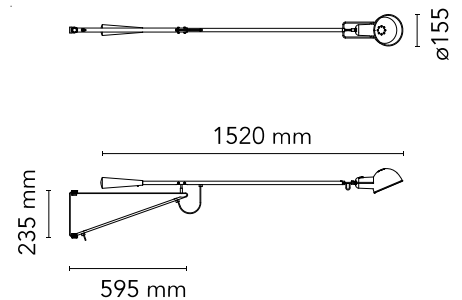

FLOS

A0320009 White

265 Small

Designed by Paolo Rizzatto, 1973

Halogen - 75W

Wall-mounted lamp emitting direct light. Features a painted steel adjustable arm and rotating reflector, chrome-plated brass reflector support and cast-iron tapered counterweight. Mounted to the wall with a painted steel fixture.

Designed by Paolo Rizzatto in 1973, 265 is a wall lamp that balances industrial aesthetics with intuitive function. Its striking, dynamic form offers highly flexible directional light and precise control. Conceived as a democratic design for new multipurpose living environments, the idea behind 265 remains relevant today and reflects Rizzatto's belief that lighting should enhance the human experience of space. A five-time Compasso d'Oro winner, Rizzatto's work embodies civic-minded innovation.

Are you a professional and your project needs consulting and support?

[BOOK AN APPOINTMENT](#)

Main specifications

EAN	8059607047156
Mounting	Wall
Environments	Indoor dry location
Light source type	Bulb
Light sources included	No
Lamp category	Halogen
Lamp holders	E27
Iicos	HSGSA
Number of lamps	1
Power (W)	75

Physical

Colour	White
Length (mm)	1680
Cord length (mm)	2030
Net weight (kg)	3.8
Package height (mm)	1725
Package width (mm)	150
Package length (mm)	340
Package volume (m3)	0.09
IP internal	20

Download

[Mounting instructions](#) PDF

Photometric Files

[LDT / IES](#) LDT

Technical Drawings

[2D](#) ZIP

[3D](#) ZIP