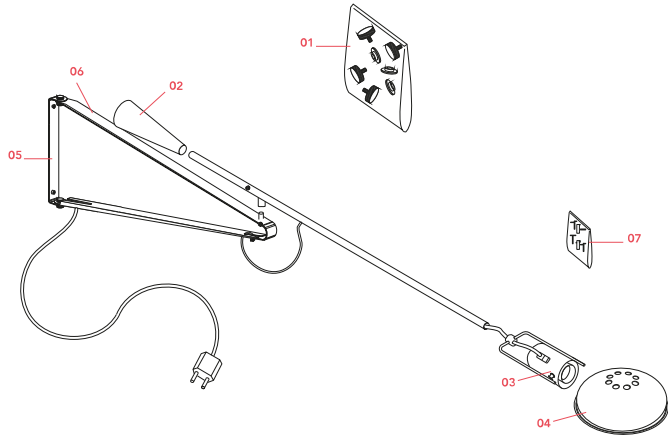

LED Lamp 11.5W E27 220-240V
2700K A70

NOT INCLUDED

RF32564

LED Lamp 11.5W E27 220-240V
3000K A70

Spare Parts

01.	265/265 Small Screw set for wall attachment	RA0300200
02.	265 Small Counterweight Grey	RF32750
03.	265 / 265 Small , Matt Red Lamp Holder with Reflector Support Assembly	RF31190
04.	265 / 265 Small, Matt Red Reflector	RF31189
05.	265 Small Wall Attachment Grey	RF32752
06.	265 Small Bracket Support Grey	RF32751
07.	265/265 Small Screws bag group stm3x 3 ce c.10 p	RF11719