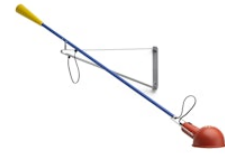

RF32747
265 Small Wall Attachment Black

RF32746
265 Small Bracket Support Black

RF11719
265/265 Small Screws bag group stm3x 3 ce c.10 p

FLOS

A0320099 Chromatica

265 Small

Designed by Paolo Rizzatto, 1973

Halogen - 75W