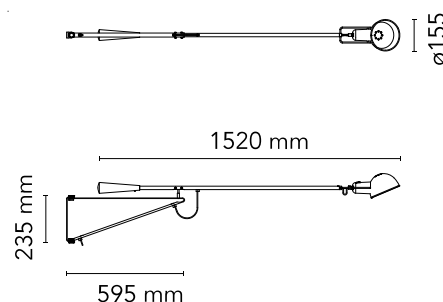

FLOS

■ A0320030 Black

265 Small

Designed by Paolo Rizzatto, 1973

Halogen - 75W

Wall-mounted lamp emitting direct light. Features a painted steel adjustable arm and rotating reflector, chrome-plated brass reflector support and cast-iron tapered counterweight. Mounted to the wall with a painted steel fixture.

Designed by Paolo Rizzatto in 1973, 265 is a wall lamp that balances industrial aesthetics with intuitive function. Its striking, dynamic form offers highly flexible directional light and precise control. Conceived as a democratic design for new multipurpose living environments, the idea behind 265 remains relevant today and reflects Rizzatto's belief that lighting should enhance the human experience of space. A five-time Compasso d'Oro winner, Rizzatto's work embodies civic-minded innovation.

Are you a professional and your project needs consulting and support?

[BOOK AN APPOINTMENT](#)

Main specifications

EAN	8059607047293
Mounting	Wall
Environments	Indoor dry location
Light source type	Bulb
Light sources included	No
Lamp category	Halogen
Lamp holders	E27
Iicos	HSGSA
Number of lamps	1
Power (W)	75

Physical

Colour	Black
Length (mm)	1680
Cord length (mm)	2030
Net weight (kg)	3.8
Package height (mm)	1725
Package width (mm)	150
Package length (mm)	340
Package volume (m3)	0.09
IP internal	20

Download

[Mounting instructions](#) PDF

Photometric Files

[LDT / IES](#) LDT

Technical Drawings

[2D](#) ZIP

[3D](#) ZIP