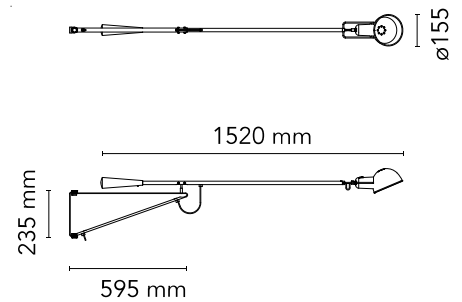

FLOS

A0320099 Chromatica

265 Small

Designed by Paolo Rizzatto, 1973

Halogen - 75W

Wall-mounted lamp emitting direct light. Features a painted steel adjustable arm and rotating reflector, chrome-plated brass reflector support and cast-iron tapered counterweight. Mounted to the wall with a painted steel fixture.

Designed by Paolo Rizzatto in 1973, 265 is a wall lamp that balances industrial aesthetics with intuitive function. Its striking, dynamic form offers highly flexible directional light and precise control. Conceived as a democratic design for new multipurpose living environments, the idea behind 265 remains relevant today and reflects Rizzatto's belief that lighting should enhance the human experience of space. A five-time Compasso d'Oro winner, Rizzatto's work embodies civic-minded innovation.

Are you a professional and your project needs consulting and support?

[BOOK AN APPOINTMENT](#)

Main specifications

EAN	8059607047309
Mounting	Wall
Environments	Indoor dry location
Light source type	Bulb
Light sources included	No
Lamp category	Halogen
Lamp holders	E27
Iicos	HSGSA
Number of lamps	1
Power (W)	75

Physical

Colour	Chromatica
Length (mm)	1680
Cord length (mm)	2030
Net weight (kg)	3.8
Package height (mm)	1725
Package width (mm)	150
Package length (mm)	340
Package volume (m3)	0.09
IP internal	20

Download

[Mounting instructions](#) PDF

Photometric Files

[LDT / IES](#) LDT

Technical Drawings

[2D](#) ZIP

[3D](#) ZIP