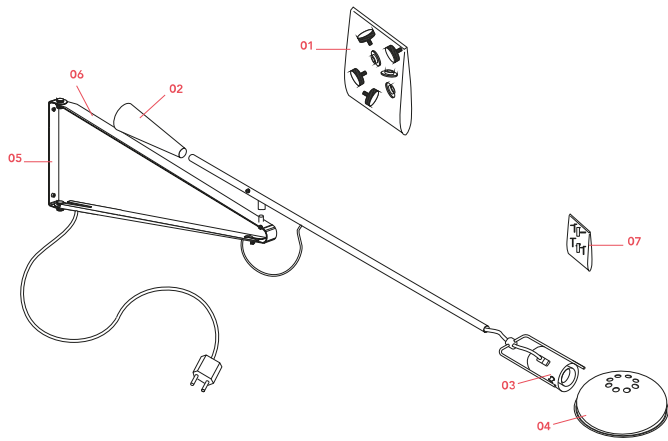

NOT INCLUDED

RF32564

LED Lamp 11.5W E27 220-240V
3000K A70

Spare Parts

- | | | |
|-----|--|-----------|
| 01. | 265/265 Small Screw set for wall attachment | RA0300200 |
| 02. | 265 Small Counterweight White | RF32736 |
| 03. | 265/265 Small White lamp holder with reflector support and electrical cable assembly | RF01395 |
| 04. | White reflector | RF00784 |
| 05. | 265 Small Wall Attachment White | RF32740 |
| 06. | 265 Small Bracket Support White | RF32738 |
| 07. | 265/265 Small Screws bag group stm3x 3 ce c.10 p | RF11719 |