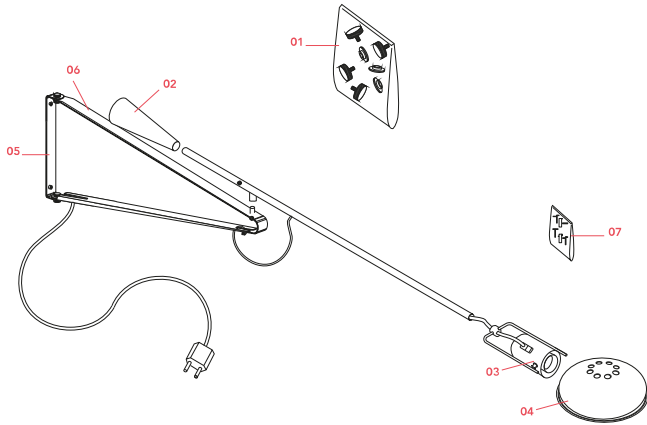

LED Lamp 11.5W E27 220-240V
2700K A70

NOT INCLUDED

RF32564

LED Lamp 11.5W E27 220-240V
3000K A70

Spare Parts

- | | | |
|-----|--|-----------|
| 01. | 265/265 Small Screw set for wall attachment | RA0300200 |
| 02. | 265 White counterweight | RF01855 |
| 03. | 265/265 Small White lamp holder with reflector support and electrical cable assembly | RF01395 |
| 04. | White reflector | RF00784 |
| 05. | 265 White wall attachment | RF02565 |
| 06. | 265 White triangle stem support | RF02563 |
| 07. | 265/265 Small Screws bag group stm3x 3 ce c.10 p | RF11719 |