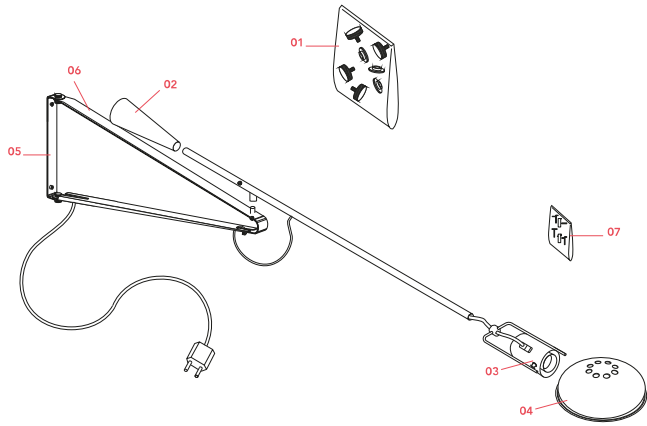

LED Lamp 11.5W E27 220-240V
2700K A70

NOT INCLUDED

RF32564

LED Lamp 11.5W E27 220-240V
3000K A70

Spare Parts

- | | | |
|-----|--|-----------|
| 01. | 265/265 Small Screw set for wall attachment | RA0300200 |
| 02. | 265 Matt Yellow Counterweight | RF31192 |
| 03. | 265 / 265 Small , Matt Red Lamp Holder with Reflector Support Assembly | RF31190 |
| 04. | 265 / 265 Small, Matt Red Reflector | RF31189 |
| 05. | 265 Matt Grey Wall Attachment | RF31194 |
| 06. | 265 Matt Grey Triangle Bracket Suport | RF31193 |
| 07. | 265/265 Small Screws bag group stm3x 3 ce c.10 p | RF11719 |