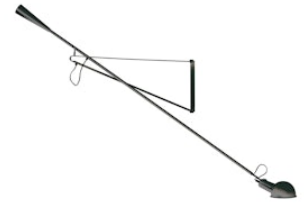

FLOS

A0300009 White

265

Designed by Paolo Rizzatto, 1973

Halogen - 75W

Wall-mounted lamp emitting direct light. Features a painted steel adjustable arm and rotating reflector, chrome-plated brass reflector support and cast-iron tapered counterweight. Mounted to the wall with a painted steel fixture.

Designed by Paolo Rizzatto in 1973, 265 is a wall lamp that balances industrial aesthetics with intuitive function. Its striking, dynamic form offers highly flexible directional light and precise control. Conceived as a democratic design for new multipurpose living environments, the idea behind 265 remains relevant today and reflects Rizzatto's belief that lighting should enhance the human experience of space. A five-time Compasso d'Oro winner, Rizzatto's work embodies civic-minded innovation.

RF02563
265 White triangle stem support

RF11719
265/265 Small Screws bag group stm3x 3 ce c.10 p

FLOS

■ A0300030 Black

265

Designed by Paolo Rizzatto, 1973

Halogen - 75W

Wall-mounted lamp emitting direct light. Features a painted steel adjustable arm and rotating reflector, chrome-plated brass reflector support and cast-iron tapered counterweight. Mounted to the wall with a painted steel fixture.