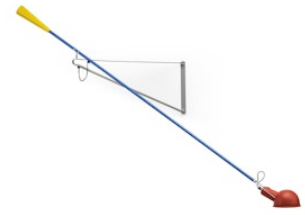

RF02564
265 Black triangle bracket support

RF11719
265/265 Small Screws bag group stm3x 3 ce c.10 p

FLOS

A0300099 Chromatica

265 Chromatica

Designed by Paolo Rizzatto, 1973

Halogen - 75W

Wall-mounted lamp emitting direct light. Features a painted steel adjustable arm and rotating reflector, chrome-plated brass reflector support and cast-iron tapered counterweight. Mounted to the wall with a painted steel fixture.