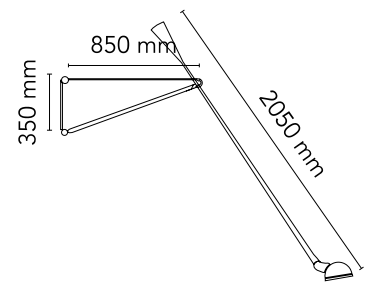

Halogen - 75W

Wall-mounted lamp emitting direct light. Features a painted steel adjustable arm and rotating reflector, chrome-plated brass reflector support and cast-iron tapered counterweight. Mounted to the wall with a painted steel fixture.

Designed by Paolo Rizzatto in 1973, 265 is a wall lamp that balances industrial aesthetics with intuitive function. Its striking, dynamic form offers highly flexible directional light and precise control. Conceived as a democratic design for new multipurpose living environments, the idea behind 265 remains relevant today and reflects Rizzatto's belief that lighting should enhance the human experience of space. A five-time Compasso d'Oro winner, Rizzatto's work embodies civic-minded innovation.