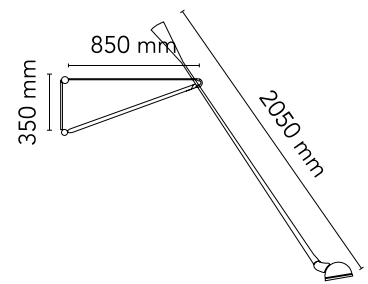

Halogen - 75W

Wall-mounted lamp emitting direct light. Features a painted steel adjustable arm and rotating reflector, chrome-plated brass reflector support and cast-iron tapered counterweight. Mounted to the wall with a painted steel fixture.

Designed by Paolo Rizzatto in 1973, 265 is a wall lamp that balances industrial aesthetics with intuitive function. Its striking, dynamic form offers highly flexible directional light and precise control. Conceived as a democratic design for new multipurpose living environments, the idea behind 265 remains relevant today and reflects Rizzatto's belief that lighting should enhance the human experience of space. A five-time Compasso d'Oro winner, Rizzatto's work embodies civic-minded innovation.