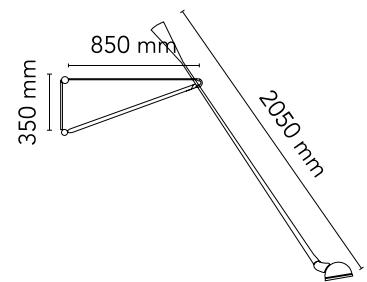

FLOS

A0300009 White

265

Designed by Paolo Rizzatto, 1973

Halogen - 75W

Wall-mounted lamp emitting direct light. Features a painted steel adjustable arm and rotating reflector, chrome-plated brass reflector support and cast-iron tapered counterweight. Mounted to the wall with a painted steel fixture.

Designed by Paolo Rizzatto in 1973, 265 is a wall lamp that balances industrial aesthetics with intuitive function. Its striking, dynamic form offers highly flexible directional light and precise control. Conceived as a democratic design for new multipurpose living environments, the idea behind 265 remains relevant today and reflects Rizzatto's belief that lighting should enhance the human experience of space. A five-time Compasso d'Oro winner, Rizzatto's work embodies civic-minded innovation.

Are you a professional and your project needs consulting and support?

[BOOK AN APPOINTMENT](#)

Main specifications

EAN	8059607012260
Mounting	Wall
Environments	Indoor dry location
Light source type	Bulb
Light sources included	No
Lamp category	Halogen
Lamp holders	E27
Icos	HSGSA
Number of lamps	1
Power (W)	75

Physical

Colour	White
Length (mm)	2450
Cord length (mm)	2030
Net weight (kg)	5.7
Package height (mm)	2110
Package width (mm)	150
Package length (mm)	390
Package volume (m3)	0.12
IP internal	20

Download

[Mounting instructions](#) PDF

Photometric Files

[LDT / IES](#) LDT

Technical Drawings

[2D](#) ZIP

[3D](#) ZIP

[Bim](#) ZIP