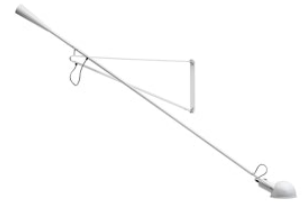

FLOS

A0300009 White

265

Designed by Paolo Rizzatto, 1973

Halogen - 75W

Wall-mounted lamp emitting direct light. Features a painted steel adjustable arm and rotating reflector, chrome-plated brass reflector support and cast-iron tapered counterweight. Mounted to the wall with a painted steel fixture.

Designed by Paolo Rizzatto in 1973, 265 is a wall lamp that balances industrial aesthetics with intuitive function. Its striking, dynamic form offers highly flexible directional light and precise control. Conceived as a democratic design for new multipurpose living environments, the idea behind 265 remains relevant today and reflects Rizzatto's belief that lighting should enhance the human experience of space. A five-time Compasso d'Oro winner, Rizzatto's work embodies civic-minded innovation.