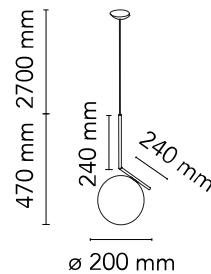

FLOS

F3175059 Brass

IC Lights S1

Designed by Michael Anastassiades, 2014

Halogen - 60W

Suspension lamp emitting diffused light. Features a metal frame available in brushed and transparent varnished brass, chrome-plated steel or black, with a blown opal glass diffuser.

Part of the IC Lights series by Michael Anastassiades, a collection that explores balance, movement and identity through minimal, poetic forms. Designed in 2014, the series was inspired by the dexterity of a contact juggler and the visual tension of a sphere poised in perfect equilibrium. Like the other pieces in the IC Light Series, this lamp balances designer Anastassiades' love of industrial simplicity with intricate symbolism.

Are you a professional and your project needs consulting and support?

[BOOK AN APPOINTMENT](#)

Main specifications

EAN	8059607003336
Mounting	Suspension
Environments	Indoor dry location
Light source type	Bulb
Light sources included	No
Lamp category	Halogen
Lamp holders	E14
Icos	HSGS
Number of lamps	1
Power (W)	60

Physical

Colour	Brass
Length (mm)	200
Cord colour	Black
Cord length (mm)	2700
Canopy colour	Brass
Canopy length/diameter (mm)	113
Canopy height (mm)	32
Net weight (kg)	1.4
Package volume (m3)	0.05
IP internal	20

Download

[Mounting instructions](#) PDF

Photometric Files

[LDT / IES](#) LDT

Technical Drawings

[2D](#) ZIP

[3D](#) ZIP

[Bim](#) ZIP