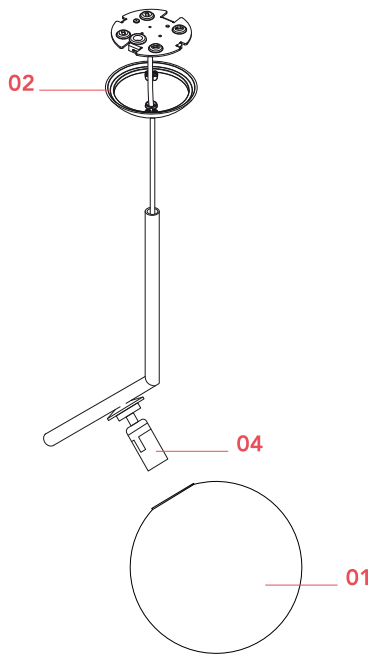

FLOS

F3175059 Brass

IC Lights S1

Designed by Michael Anastassiades, 2014

Halogen - 60W

Suspension lamp emitting diffused light. Features a metal frame available in brushed and transparent varnished brass, chrome-plated steel or black, with a blown opal glass diffuser.

Physical

Colour	Brass
Length (mm)	200
Cord colour	Black
Cord length (mm)	2700
Canopy colour	Brass
Canopy length/diameter (mm)	113
Canopy height (mm)	32
Net weight (kg)	1.4
Package volume (m3)	0.05
IP internal	20

RF37192

LED Lamp 7,5W E14 220-240V
2700K T28

NOT INCLUDED

RF37193

LED Lamp 7,5W E14 220-240V
3000K T28

Spare Parts

- | | | |
|-----|--|-----------|
| 01. | IC Lights 1 diffuser for brass version | F3136059 |
| 02. | Ic Suspension 1/Suspension 2 brass ceiling rose assembly | RF3170359 |
| 03. | Kit with screws and allen key | RF3160100 |
| 04. | Ic Suspension 1 E14 lamp holder assembly | RF3170100 |