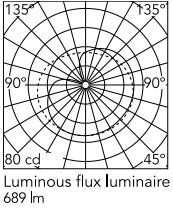

Schematic light drawing

Photometric

Lighting type	Total
Light distribution	Asymmetric
Extreme cut off	No

Electrical

Insulation class	I
Frequency (Hz)	50/60
Main voltage (Vac)	220-250
Dimmable	Yes
Dimming interface	Remote Dimmable (Dimmer Not Included)
Batteries inside	No