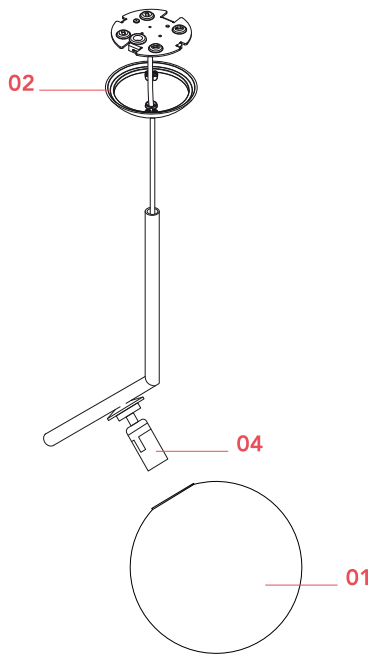

FLOS

F3176059 Brass

IC Lights S2

Designed by Michael Anastassiades, 2014

Halogen - 205W

Suspension lamp emitting diffused light. Features a metal frame available in brushed and transparent varnished brass, chrome-plated steel or black, with a blown opal glass diffuser.

Physical

Colour	Brass
Length (mm)	300
Cord colour	Black
Cord length (mm)	2700
Canopy colour	Brass
Canopy length/diameter (mm)	113
Canopy height (mm)	32
Net weight (kg)	2.45
Package volume (m3)	0.1
IP internal	20

RF32288

LED Lamp E27 15W 2700K T38

NOT INCLUDED

RF32289

LED Lamp E27 15W 3000K T38

Spare Parts

- | | | |
|-----|--|-----------|
| 01. | IC Lights 2 diffuser for brass version | F3137059 |
| 02. | Ic Suspension 1/Suspension 2 brass ceiling rose assembly | RF3170359 |
| 03. | Kit with screws and allen key | RF3160100 |
| 04. | Ic Suspension 2 E27 lamp holder assembly | RF3160200 |