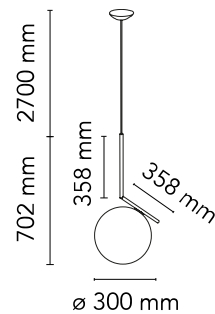

Halogen - 205W

Suspension lamp emitting diffused light. Features a metal frame available in brushed and transparent varnished brass, chrome-plated steel or black, with a blown opal glass diffuser.

Part of the IC Lights series by Michael Anastassiades, a collection that explores balance, movement and identity through minimal, poetic forms. Designed in 2014, the series was inspired by the dexterity of a contact juggler and the visual tension of a sphere poised in perfect equilibrium. Like the other pieces in the IC Light Series, this lamp balances designer Anastassiades' love of industrial simplicity with intricate symbolism.