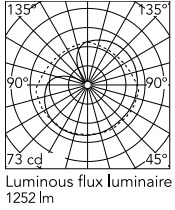

Schematic light drawing

Photometric

Lighting type	Total
Light distribution	Asymmetric
Extreme cut off	No

Electrical

Insulation class	I
Frequency (Hz)	50/60
Main voltage (Vac)	220-250
Dimmable	Yes
Dimming interface	Remote Dimmable (Dimmer Not Included)
Batteries inside	No