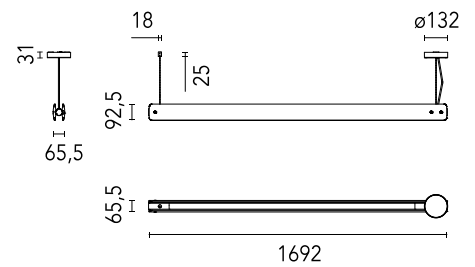

FLOS

D304S01AEEAD1 Wood

Seki-Han Suspension

Designed by Tobia Scarpa, 2025

LED retrofit - 22W - 2700K - CRI> 80

Suspension lamp emitting direct and indirect light with symmetrical and asymmetrical distribution. Features two horizontal ash wood blades joined by chromed metal fittings. Blades rotate around a central tubular light source to allow variable light emission. Custom-developed dimmable linear LED light source. The lamp can also be fitted with standard T8 LED tubes.

Designed by Tobia Scarpa in 1963 and reissued in 2025, Seki-Han is testament to his mastery of design and woodworking expertise. The intricate construction draws on naval techniques to shape two wooden blades that now rotate around the light source, leaving a slender sliver of light visible at all times for a highly poetic effect. The re-edition also introduces an elegant suspension model, identical in design but with a slightly shorter body. In both versions, Seki-Han is a living presence where the immateriality of light meets the tactility of wood.

Are you a professional and your project needs consulting and support?

[BOOK AN APPOINTMENT](#)

Download

[Mounting instructions](#) PDF

[Mounting instructions](#) PDF

Ecodesign and Energy Labelling

This product contains a light source of energy efficiency class D