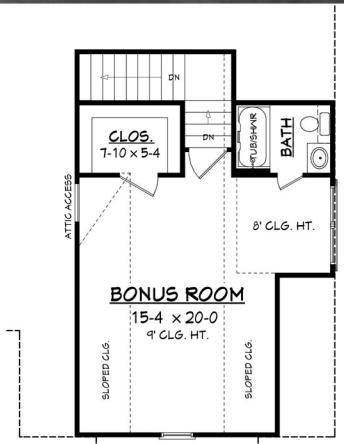

Designing Homes  
**HOUSE PLAN ZONE**  
 Building Relationships

Bonus Floor Plan

**Highland Court II  
 House Plan**

2304A

- 🏠 2304 Sq Ft.
- 🏠 1.5 Stories
- 🛏 3 Bedrooms
- 📏 66-10 Width
- 🚿 2.5 Bathrooms
- 📏 64-4 Depth