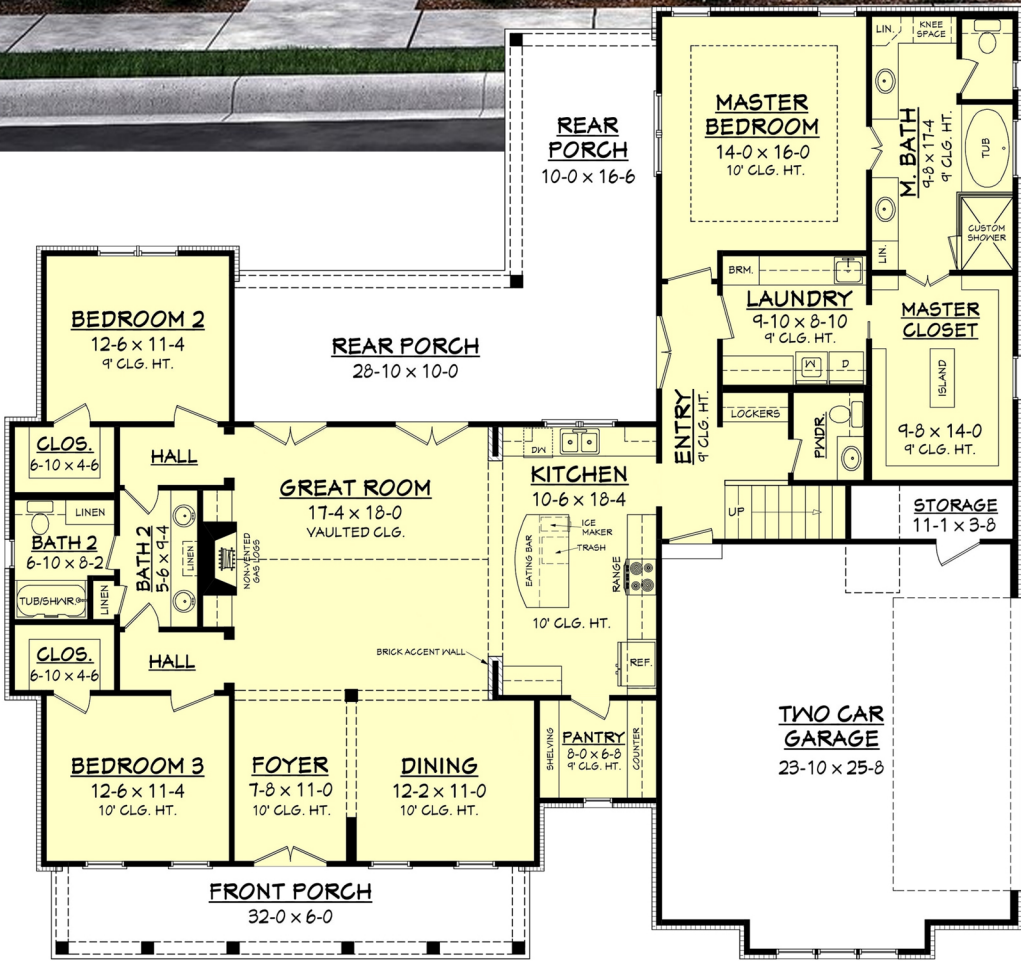

Designing Homes  
**HOUSE PLAN ZONE**  
 Building Relationships

Bonus Floor Plan

**Highland Court II  
 House Plan**

2304A

- 🏠 2304 Sq Ft.
- 🏠 1.5 Stories
- 🛏 3 Bedrooms
- 📏 66-10 Width
- 🚿 2.5 Bathrooms
- 📏 64-4 Depth