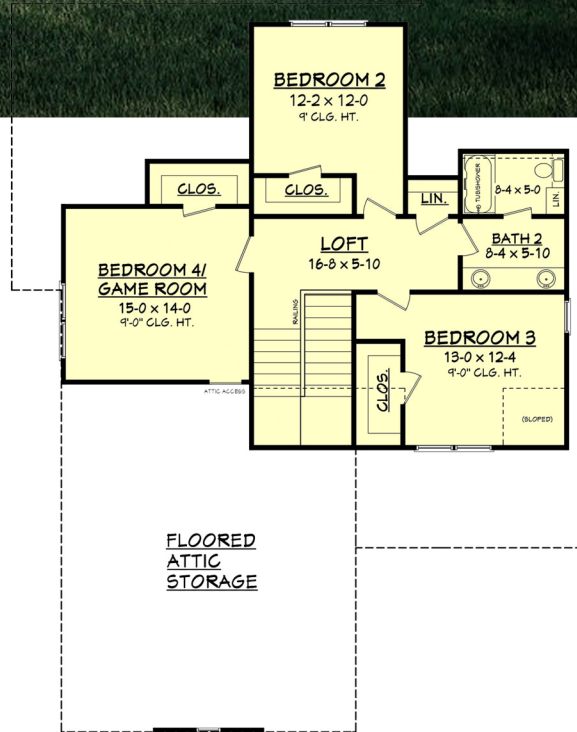

Designing Homes
HOUSE PLAN ZONE
 Building Relationships

First Floor Plan

Second Floor Plan

Remmington House Plan

2548A-S

- 🏠 2548 Sq Ft.
- 🏠 2 Stories
- 🛏️ 4 Bedrooms
- 📏 55-4 Width
- 🚿 2.5 Bathrooms
- 📏 63-6 Depth