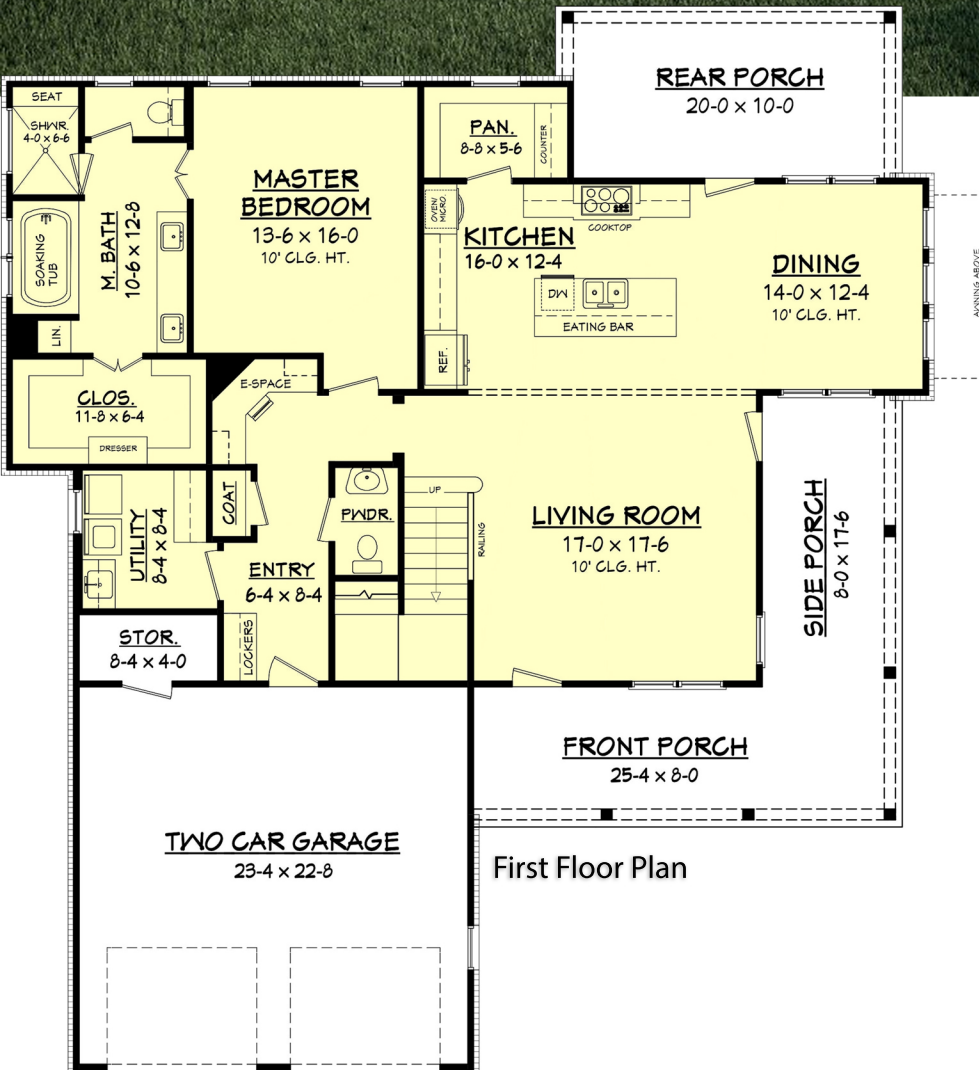

Designing Homes
HOUSE PLAN ZONE
 Building Relationships

First Floor Plan

Second Floor Plan

Remmington House Plan

2548A-S

- 🏠 2548 Sq Ft.
- 🏠 2 Stories
- 🛏️ 4 Bedrooms
- 📏 55-4 Width
- 🚿 2.5 Bathrooms
- 📏 63-6 Depth