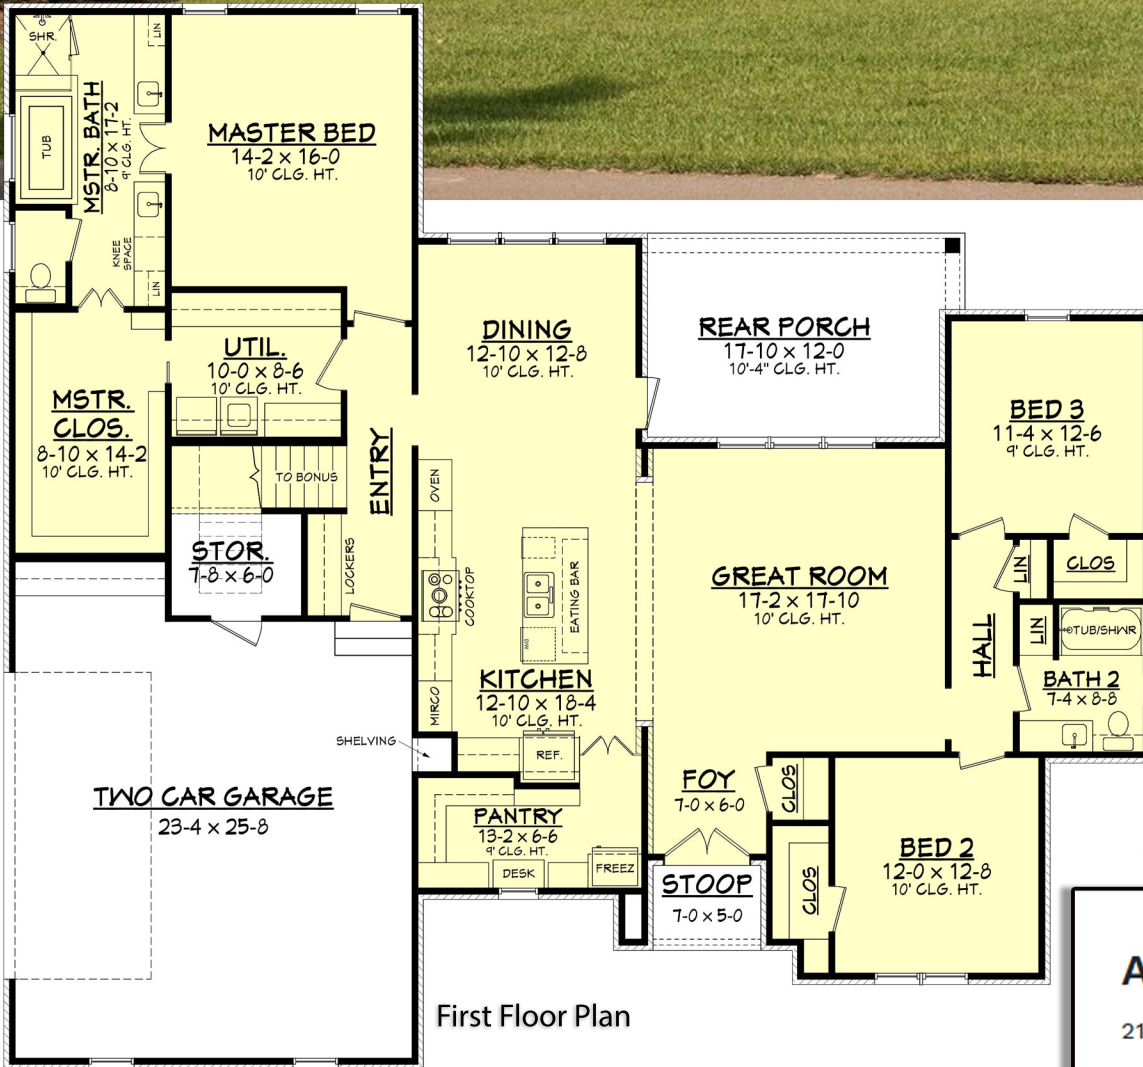

Designing Homes
HOUSE PLAN ZONE
 Building Relationships

Square footage does not include bonus room.

Amelia House Plan

2185-2A

- 2185 Sq Ft.
- 1.5 Stories
- 3 Bedrooms
- 67-0 Width
- 2 Bathrooms
- 62-0 Depth