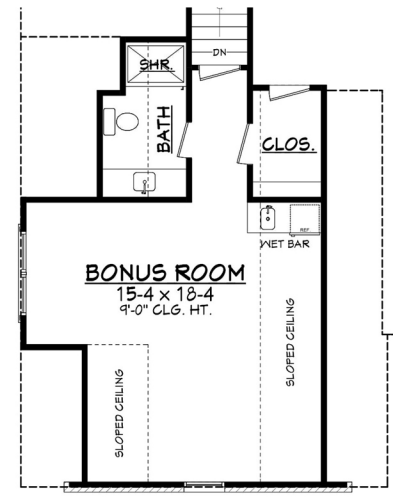

Designing Homes
HOUSE PLAN ZONE
 Building Relationships

Square footage does not include bonus room.

Amelia House Plan

2185-2A

- 2185 Sq Ft.
- 1.5 Stories
- 3 Bedrooms
- 67-0 Width
- 2 Bathrooms
- 62-0 Depth