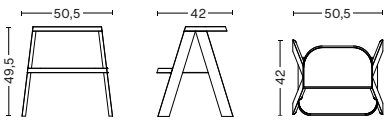

BUTLER

PRODUCT FACT SHEET

BUTLER

DESIGN BY SHANE SCHNECK, 2018

Born from the desire to create a versatile step ladder to fit modern urban lifestyles, Shane Schneck has created in Butler a clever and multifunctional household item. Providing two extra steps when used as a ladder, the larger lower step allows it to be utilised as a side table, stool or bedside bench when not serving its primary function. Crafted in solid oak with contemporary detailing, Butler comes pre-assembled and ready to use.

HIGHLIGHTS

- Multifunctional step ladder.
- FSC™ certified.
- Comes pre-assembled.
- Suitable for a wide variety of private and public environments.
- Qualified for contract use.

DIMENSIONS

WIDTH 50,5 CM | 19.88"

DEPTH 42 CM | 16.54"

HEIGHT 49,5 CM | 19.49"

MATERIALS

LADDER

Oiled solid oak.

CONSTRUCTION

Solid wood ladder with two solid wood pieces on the bottom surface of the top step for reinforcement. A crossbar is added to the front legs under the bottom step, fixed with wooden dowels and glue.