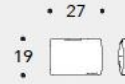

Cuscino schiena / Back cushion