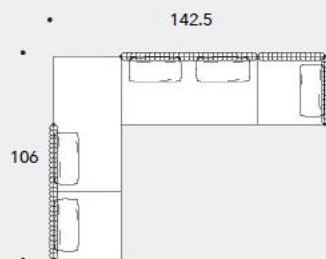

METIS MODULAR SOFA

Basi / Bases

Fianco divano con base e schienale / Side sofa with base & backrest

Cuscino schiena / Back cushion

Schienali centrali / Central backrests

Schienali singoli / Single backrests

Finitura snodo schienale / Backrest joint finish

Schienali terminlai / End unit backrests

Esempi composizioni / Example of compositions

MET1-2

MET3-4

MET5-6

MET7-8

MET9-10

MET11-12

MET13-14