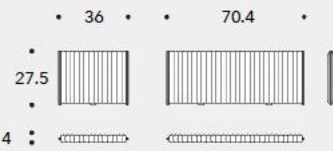

Schienali singoli / Single backrests