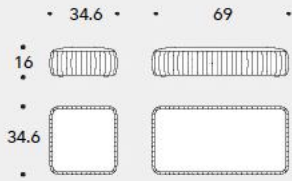

METIS MODULAR SOFA

Basi / Bases

versione Trapuntata / Quilted version