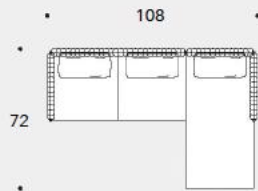

METIS MODULAR SOFA

Basi / Bases

Fianco divano con base e schienale / Side sofa with base & backrest

Cuscino schiena / Back cushion

Schienali centrali / Central backrests

Schienali singoli / Single backrests

Finitura snodo schienale / Backrest joint finish

Schienali terminlai / End unit backrests

Esempi composizioni / Example of compositions

MET1-2

MET3-4

MET5-6

MET7-8

MET9-10

MET11-12

MET13-14