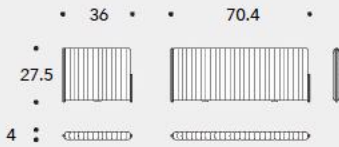

Schienali terminlai / End unit backrests

versione SX / Left version