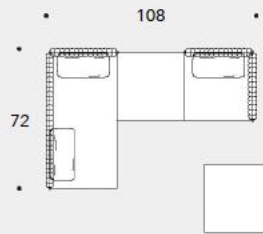

METIS MODULAR SOFA

Basi / Bases

Fianco divano con base e schienale / Side sofa with base & backrest

Cuscino schiena / Back cushion

Schienali centrali / Central backrests

Schienali singoli / Single backrests

Finitura snodo schienale / Backrest joint finish

Schienali terminlai / End unit backrests

Esempi composizioni / Example of compositions

MET1-2

MET3-4

MET5-6

MET7-8

MET9-10

MET11-12

MET13-14