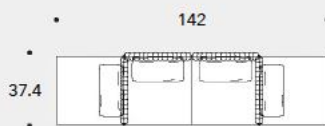

METIS MODULAR SOFA

Basi / Bases

Fianco divano con base e schienale / Side sofa with base & backrest

Cuscino schiena / Back cushion

Schienali centrali / Central backrests

Schienali singoli / Single backrests

Finitura snodo schienale / Backrest joint finish

Schienali terminlai / End unit backrests

Esempi composizioni / Example of compositions

MET1-2

MET3-4

MET5-6

MET7-8

MET9-10

MET11-12

MET13-14