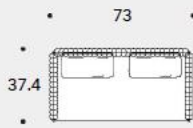

Esempi composizioni / Example of compositions

MET1-2