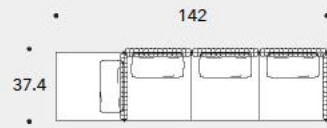

METIS MODULAR SOFA

Basi / Bases

Fianco divano con base e schienale / Side sofa with base & backrest

Cuscino schiena / Back cushion

Schienali centrali / Central backrests

Schienali singoli / Single backrests

Finitura snodo schienale / Backrest joint finish

Schienali terminlai / End unit backrests

Esempi composizioni / Example of compositions

MET1-2

MET3-4

MET5-6

MET7-8

MET9-10

MET11-12

MET13-14