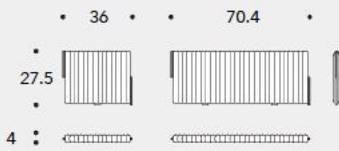

Fianco divano con base e schienale / Side sofa with base & backrest

Cuscino schiena / Back cushion

Schienali centrali / Central backrests