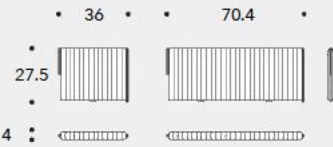

versione DX / Right version