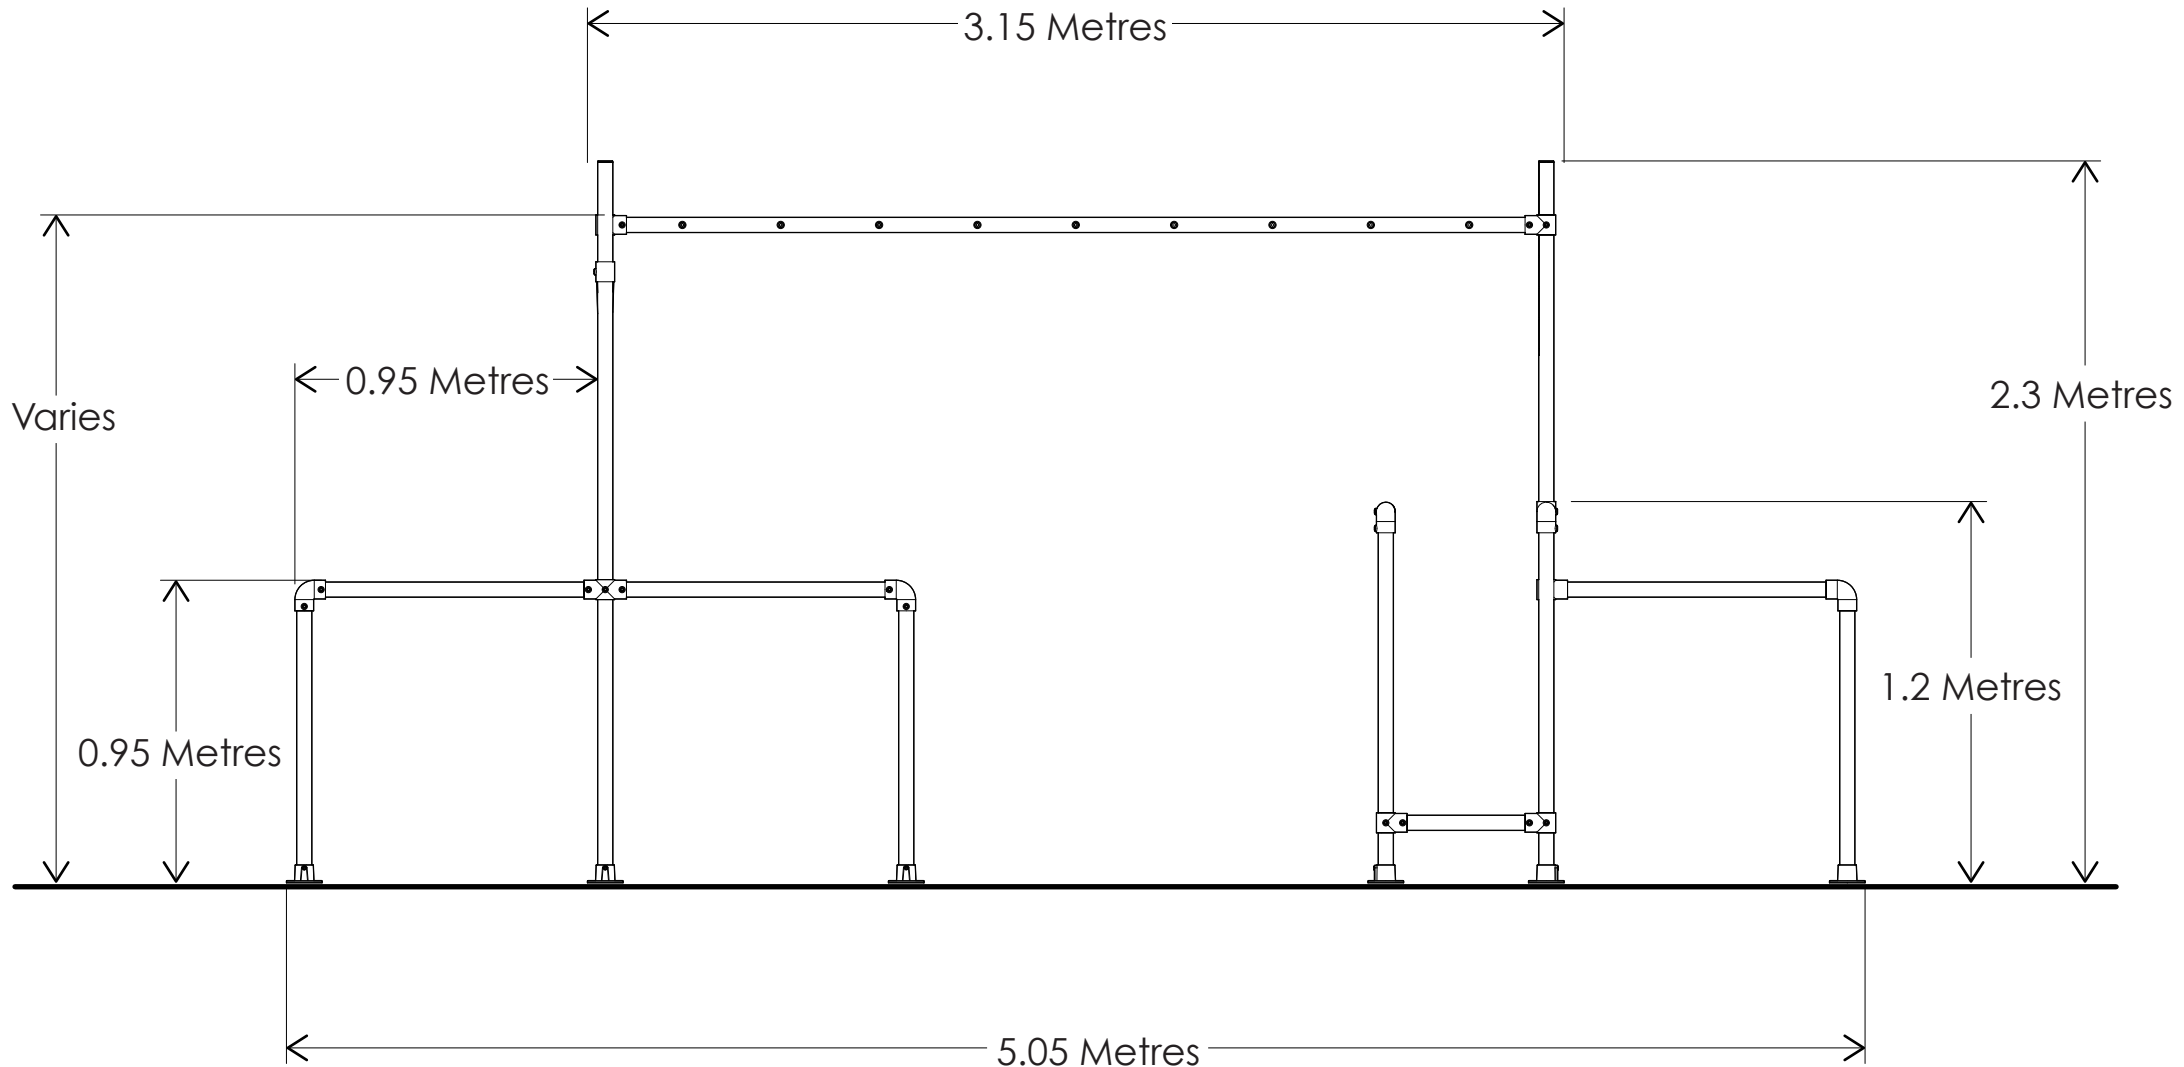

# FUNKY MONKEY BARS® TAMARIN OVERALL DIMENSIONS

A minimum of 2.0 Metres clear fall zone is recommended around the elevated hanging points of your Funky Monkey Bars®.

**SIDE VIEW**  
(not to scale)

# FUNKY MONKEY BARS® TAMARIN OVERALL DIMENSIONS

A minimum of 2.0 Metres clear fall zone is recommended around  
the elevated hanging points of your Funky Monkey Bars®.

**PLAN VIEW**  
(not to scale)