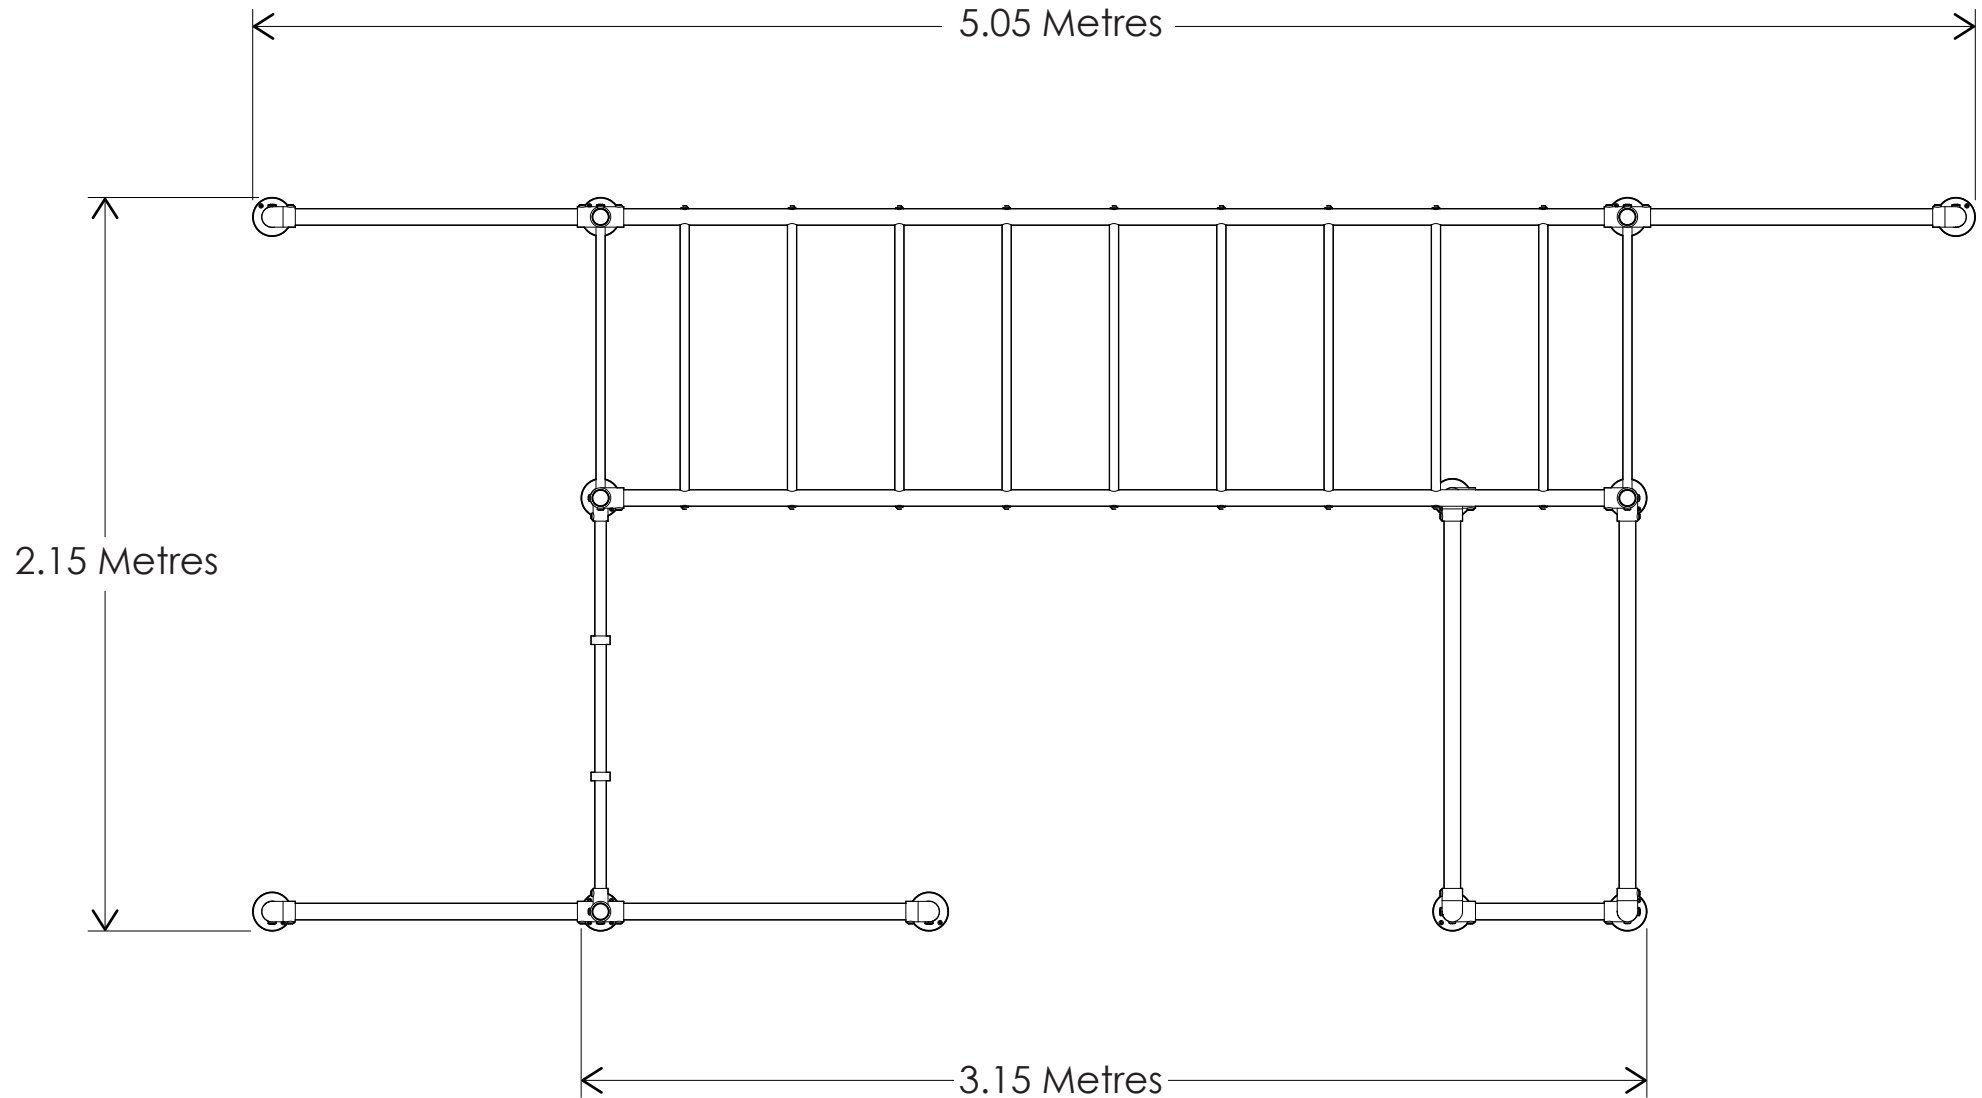

# FUNKY MONKEY BARS® TAMARIN OVERALL DIMENSIONS

A minimum of 2.0 Metres clear fall zone is recommended around the elevated hanging points of your Funky Monkey Bars®.

**SIDE VIEW**  
(not to scale)

# FUNKY MONKEY BARS® TAMARIN OVERALL DIMENSIONS

A minimum of 2.0 Metres clear fall zone is recommended around  
the elevated hanging points of your Funky Monkey Bars®.

**PLAN VIEW**  
(not to scale)