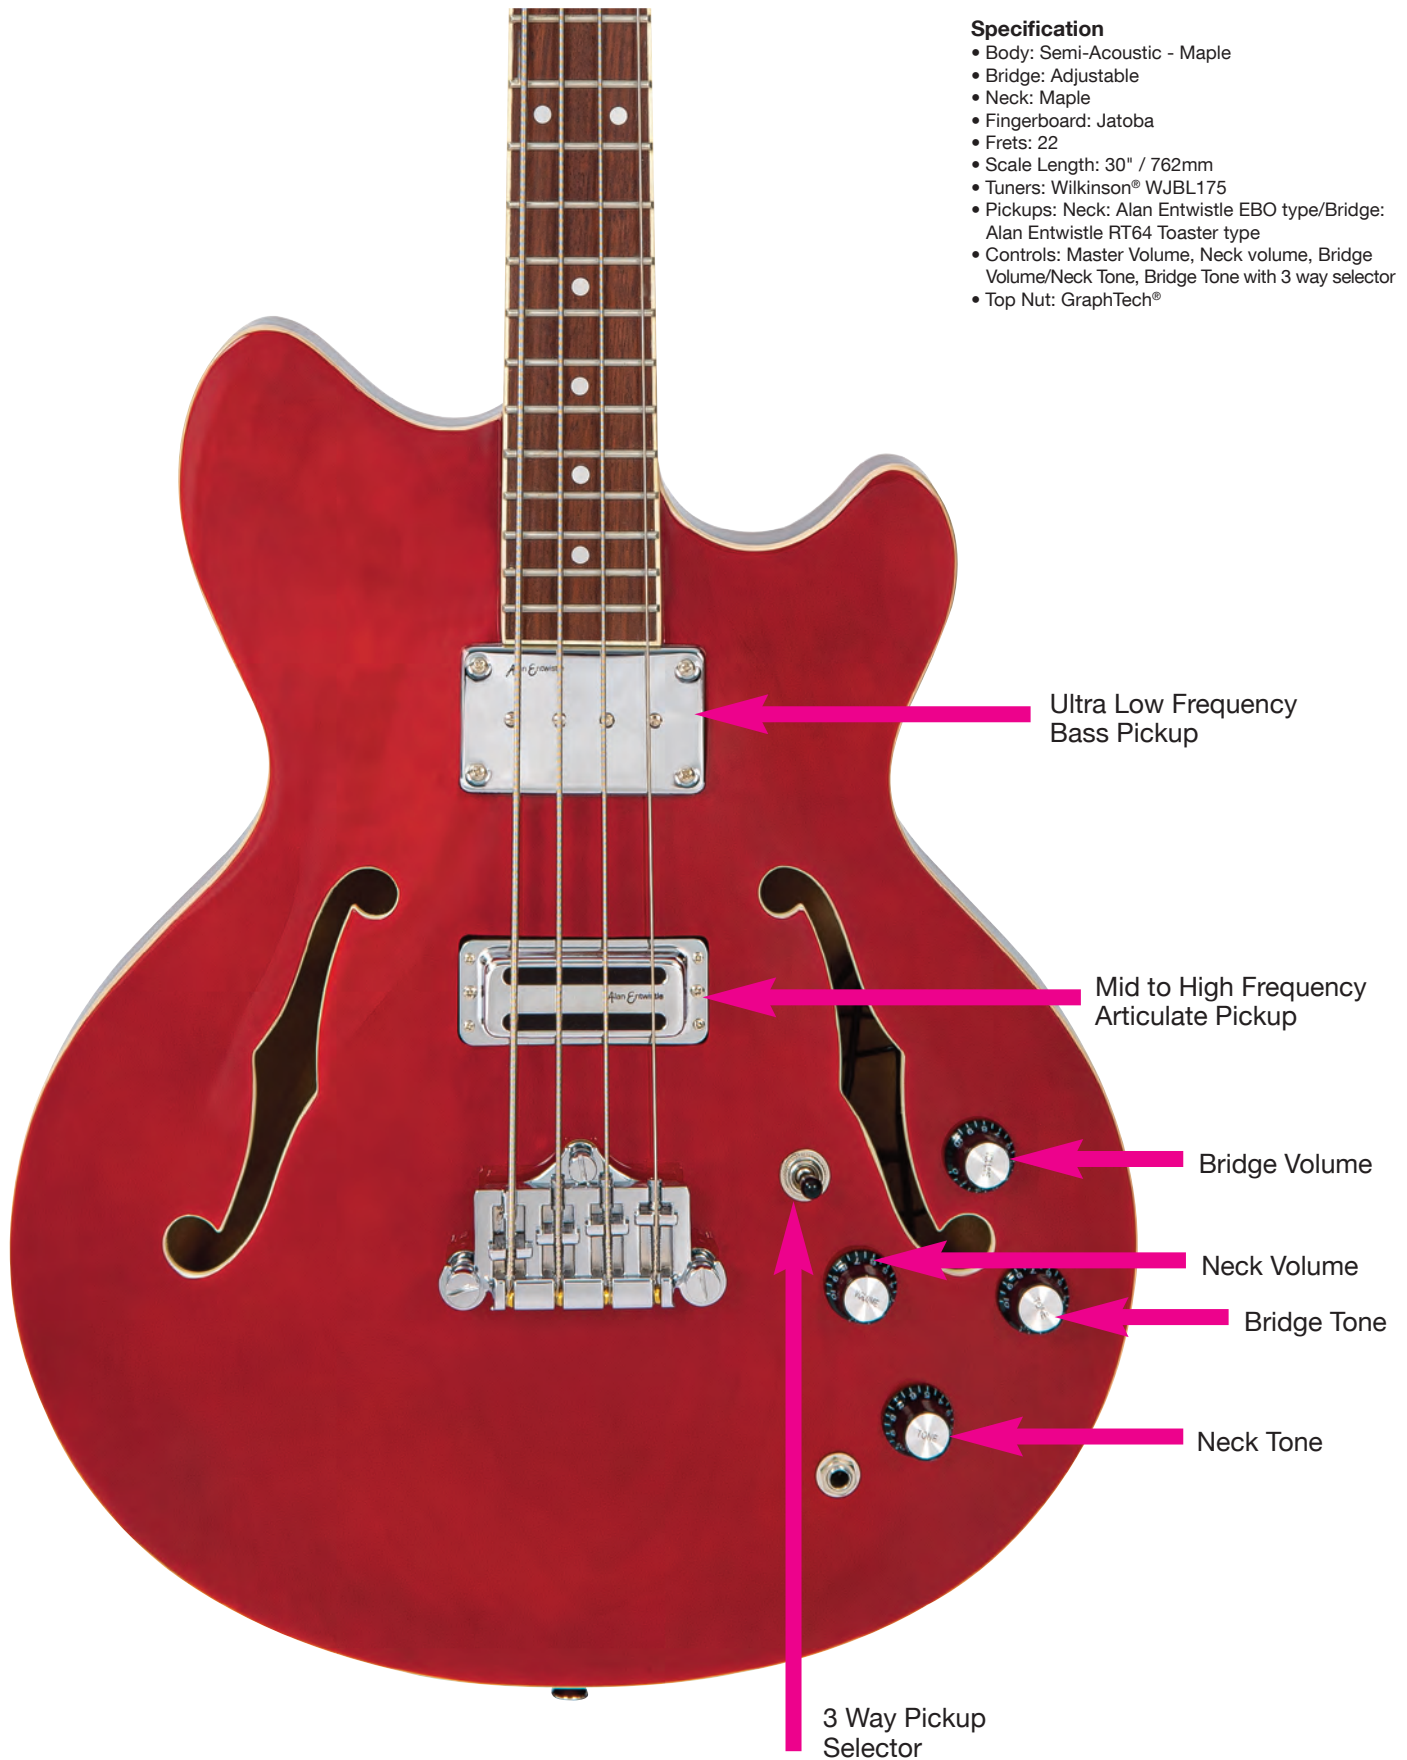

# VRS450 – SUPREME

## Specification

- Body: Semi-Acoustic - Maple
- Bridge: Adjustable
- Neck: Maple
- Fingerboard: Jatoba
- Frets: 22
- Scale Length: 30" / 762mm
- Tuners: Wilkinson® WJBL175
- Pickups: Neck: Alan Entwistle EBO type/Bridge: Alan Entwistle RT64 Toaster type
- Controls: Master Volume, Neck volume, Bridge Volume/Neck Tone, Bridge Tone with 3 way selector
- Top Nut: GraphTech®

*Vintage* REVO™

- VRS450CR Vintage REVO Series Supreme Semi Acoustic Bass - Cherry Red  
VRS450BL Vintage REVO Series Supreme Semi Acoustic Bass - Blueburst  
VRS450N Vintage REVO Series Supreme Semi Acoustic Bass - Natural