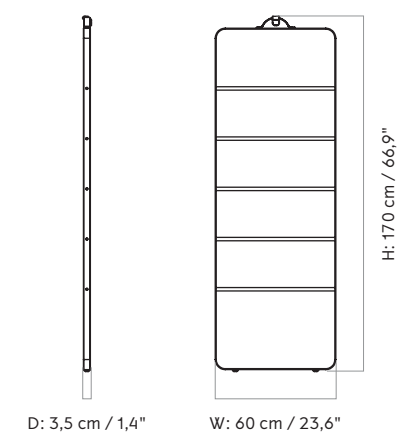

### DIMENSIONS

H: 170 cm / 66,9"  
W: 60 cm / 23,6"  
D: 3,5 cm / 1,4"

### PACKAGING MEASUREMENTS (H x W x D)

172,5 cm x 61 cm x 4,5 cm / 67,9" x 24" x 1,8"

### MATERIALS & MAINTENANCE

Please visit [menuspace.com](http://menuspace.com) for materials, care and maintenance instructions.

D: 3,5 cm / 1,4"

W: 60 cm / 23,6"

H: 170 cm / 66,9"