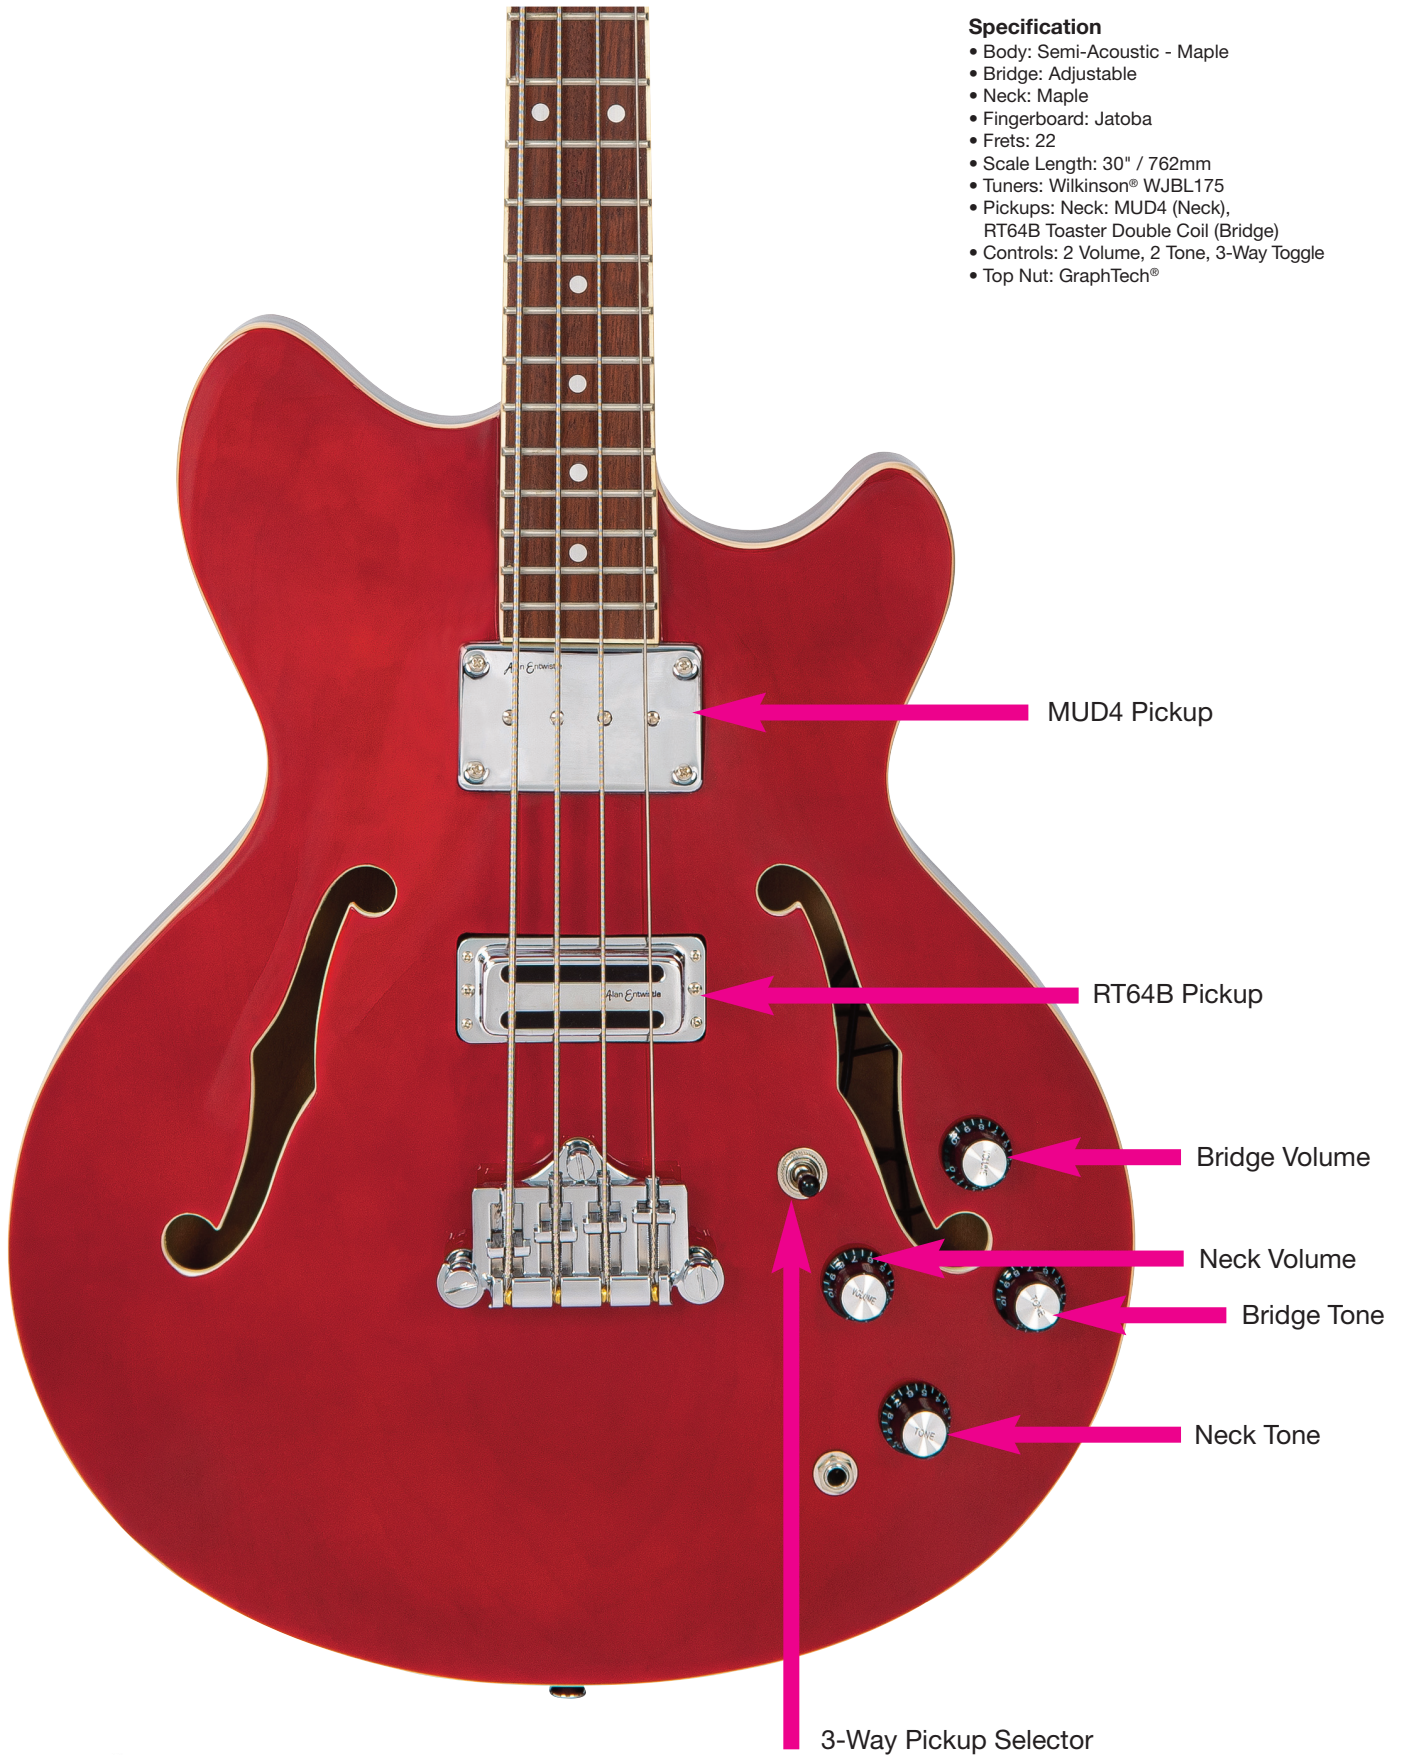

VRS450 – SUPREME

Specification

- Body: Semi-Acoustic - Maple
- Bridge: Adjustable
- Neck: Maple
- Fingerboard: Jatoba
- Frets: 22
- Scale Length: 30" / 762mm
- Tuners: Wilkinson® WJBL175
- Pickups: Neck: MUD4 (Neck), RT64B Toaster Double Coil (Bridge)
- Controls: 2 Volume, 2 Tone, 3-Way Toggle
- Top Nut: GraphTech®

Vintage REVO™

- VRS450CR Vintage REVO Series Supreme Semi Acoustic Bass - Cherry Red
VRS450BL Vintage REVO Series Supreme Semi Acoustic Bass - Blueburst
VRS450N Vintage REVO Series Supreme Semi Acoustic Bass - Natural