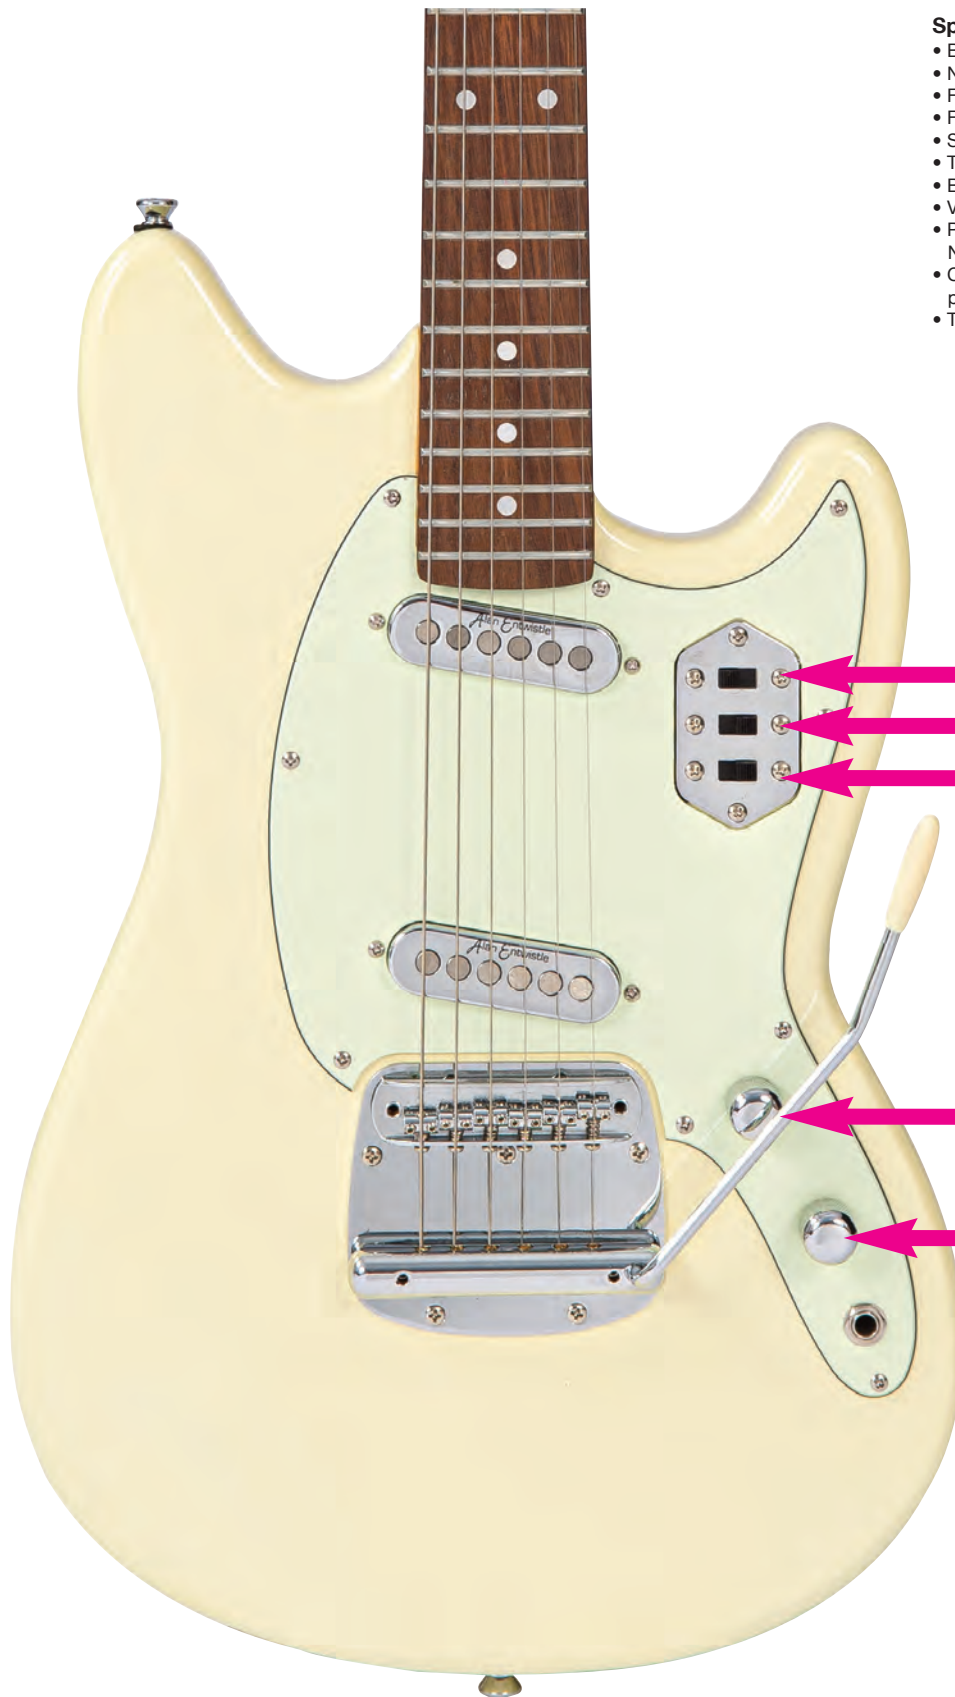

VRCT22 – COLT SS TWIN

Specification

- Body: Okoume
- Neck: Maple
- Fingerboard: Jatoba or Maple
- Frets: 22
- Scale Length: 24.75" / 628mm
- Tuners: Wilkinson® E-Z-Lok™
- Bridge: Vibrato
- Vibrato: Combo
- Pickups: Alan Entwistle Astrosonic (ETS2) Neck+ Bridge
- Controls: Volume/Tone for neck & bridge plus bass cut
- Top Nut: GraphTech®

Neck

Bridge

Bass Cut

Volume

Tone

Vintage REVO™

VRCT22VG Vintage REVO Series Colt SS Twin - Ventura Green

VRCT22BBL Vintage REVO Series Colt SS Twin - Bayview Blue

VRCT22VW Vintage REVO Series Colt SS Twin - Vintage White