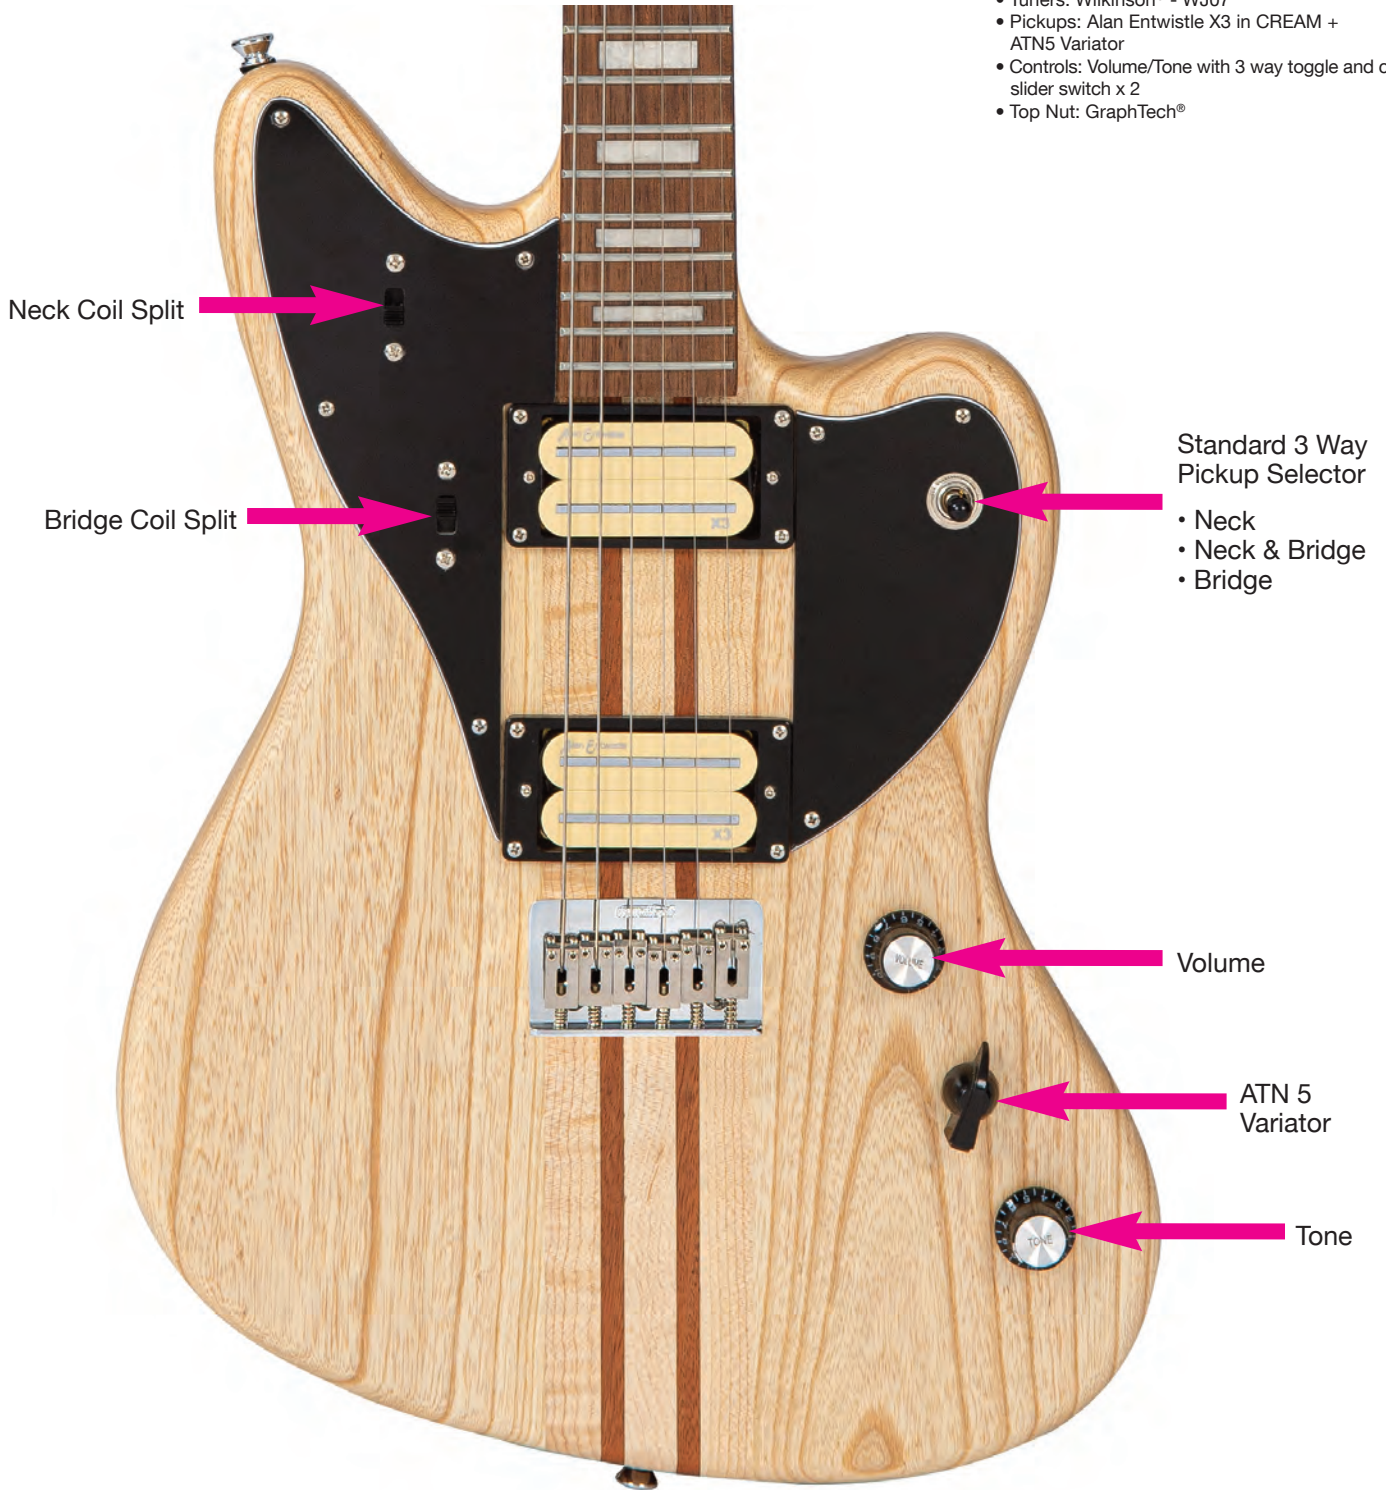

VRS6500 – INTEGRA

Specification

- Body: Multi laminate construction
Ash/Mahogany/Maple
- Neck: Maple
- Fingerboard: Jatoba
- Frets: 22 Medium Jumbo
- Scale Length: 25.5" / 648mm
- Tuners: Wilkinson® - WJ07
- Pickups: Alan Entwistle X3 in CREAM +
ATN5 Variator
- Controls: Volume/Tone with 3 way toggle and coil tap
slider switch x 2
- Top Nut: GraphTech®

Vintage REVO™

- VRS6500NS** Vintage REVO Series Integra Guitar - **Satin Natural**
- VRS6500GY** Vintage REVO Series Integra Guitar - **Green/Yellow Burst**
- VRS6500AB** Vintage REVO Series Integra Guitar - **Amberburst**