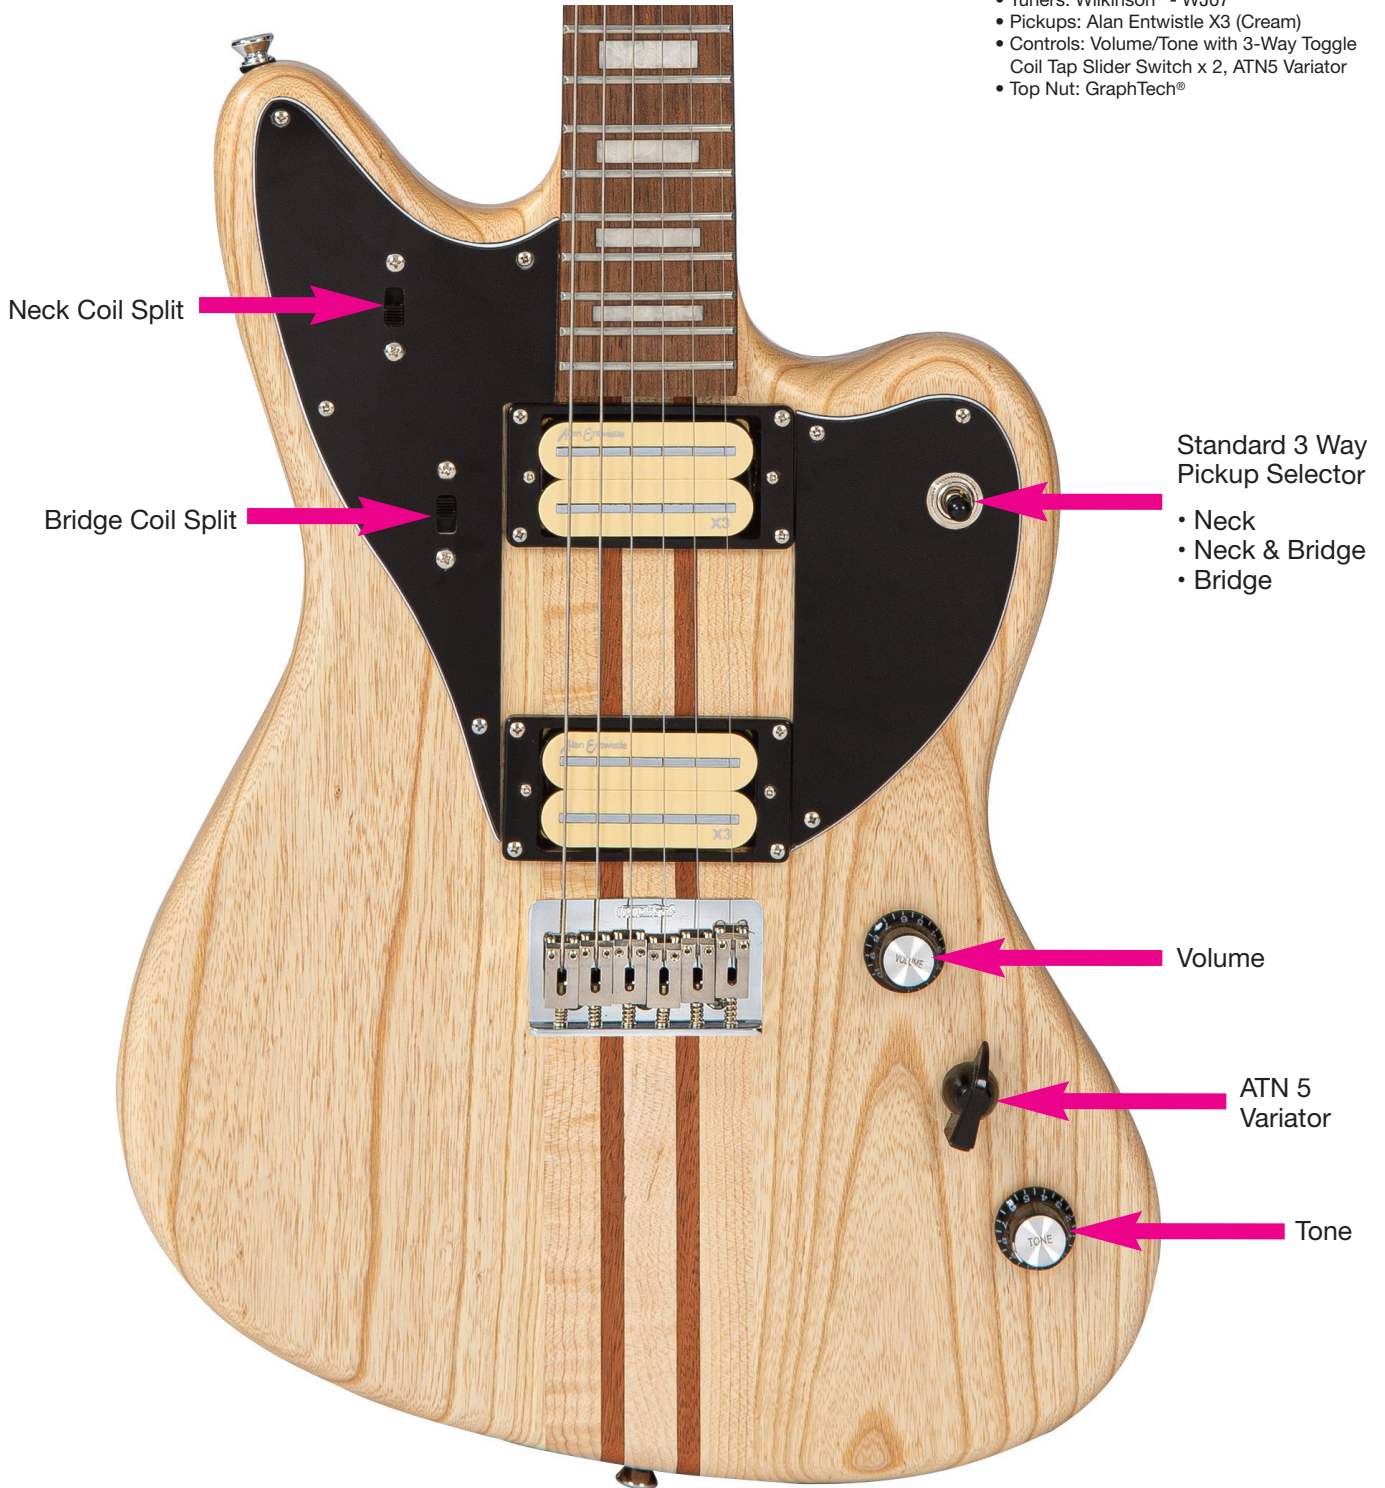

VRS6500 – INTEGRA

Specification

- Body: Multi laminate construction
Ash/Mahogany/Maple
- Neck: Maple
- Fingerboard: Jatoba
- Frets: 22 Medium Jumbo
- Scale Length: 25.5" / 648mm
- Tuners: Wilkinson® - WJ07
- Pickups: Alan Entwistle X3 (Cream)
- Controls: Volume/Tone with 3-Way Toggle
Coil Tap Slider Switch x 2, ATN5 Variator
- Top Nut: GraphTech®

Vintage REVO™

- VRS6500NS** Vintage REVO Series Integra Guitar - **Satin Natural**
- VRS6500GY** Vintage REVO Series Integra Guitar - **Green/Yellow Burst**
- VRS6500AB** Vintage REVO Series Integra Guitar - **Amberburst**