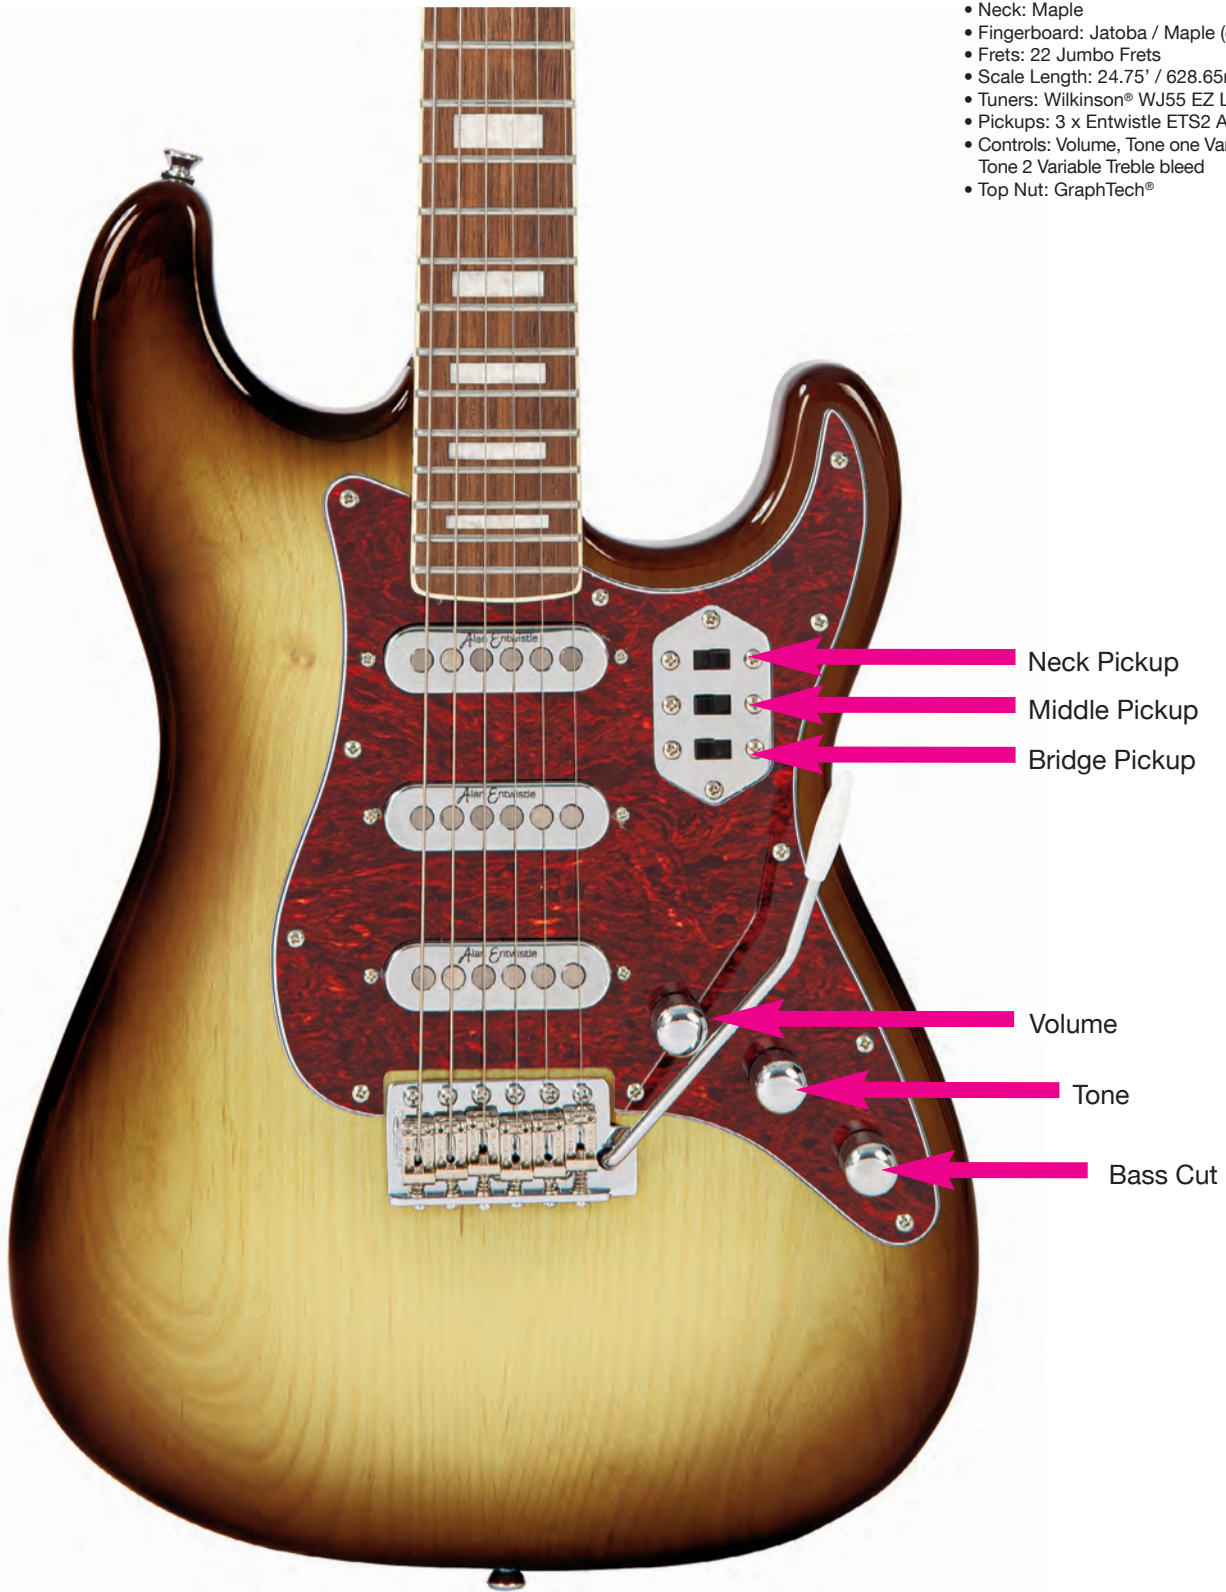

# VRX6 – DELUXE

## Specification

- Body: Vintage V6 shape - Okeume
- Bridge: Wilkinson® WVS
- Neck: Maple
- Fingerboard: Jatoba / Maple (on Arctic White)
- Frets: 22 Jumbo Frets
- Scale Length: 24.75' / 628.65mm
- Tuners: Wilkinson® WJ55 EZ Loc
- Pickups: 3 x Entwistle ETS2 Astrosonics
- Controls: Volume, Tone one Variable Bass bleed, Tone 2 Variable Treble bleed
- Top Nut: GraphTech®

*Vintage* REVO™

- VRX6CAP** Vintage REVO Series Deluxe Guitar - **Cappuchino**
- VRX6GB** Vintage REVO Series Deluxe Guitar - **Greenburst**
- VRX6AW** Vintage REVO Series Deluxe Guitar - **Arctic White**