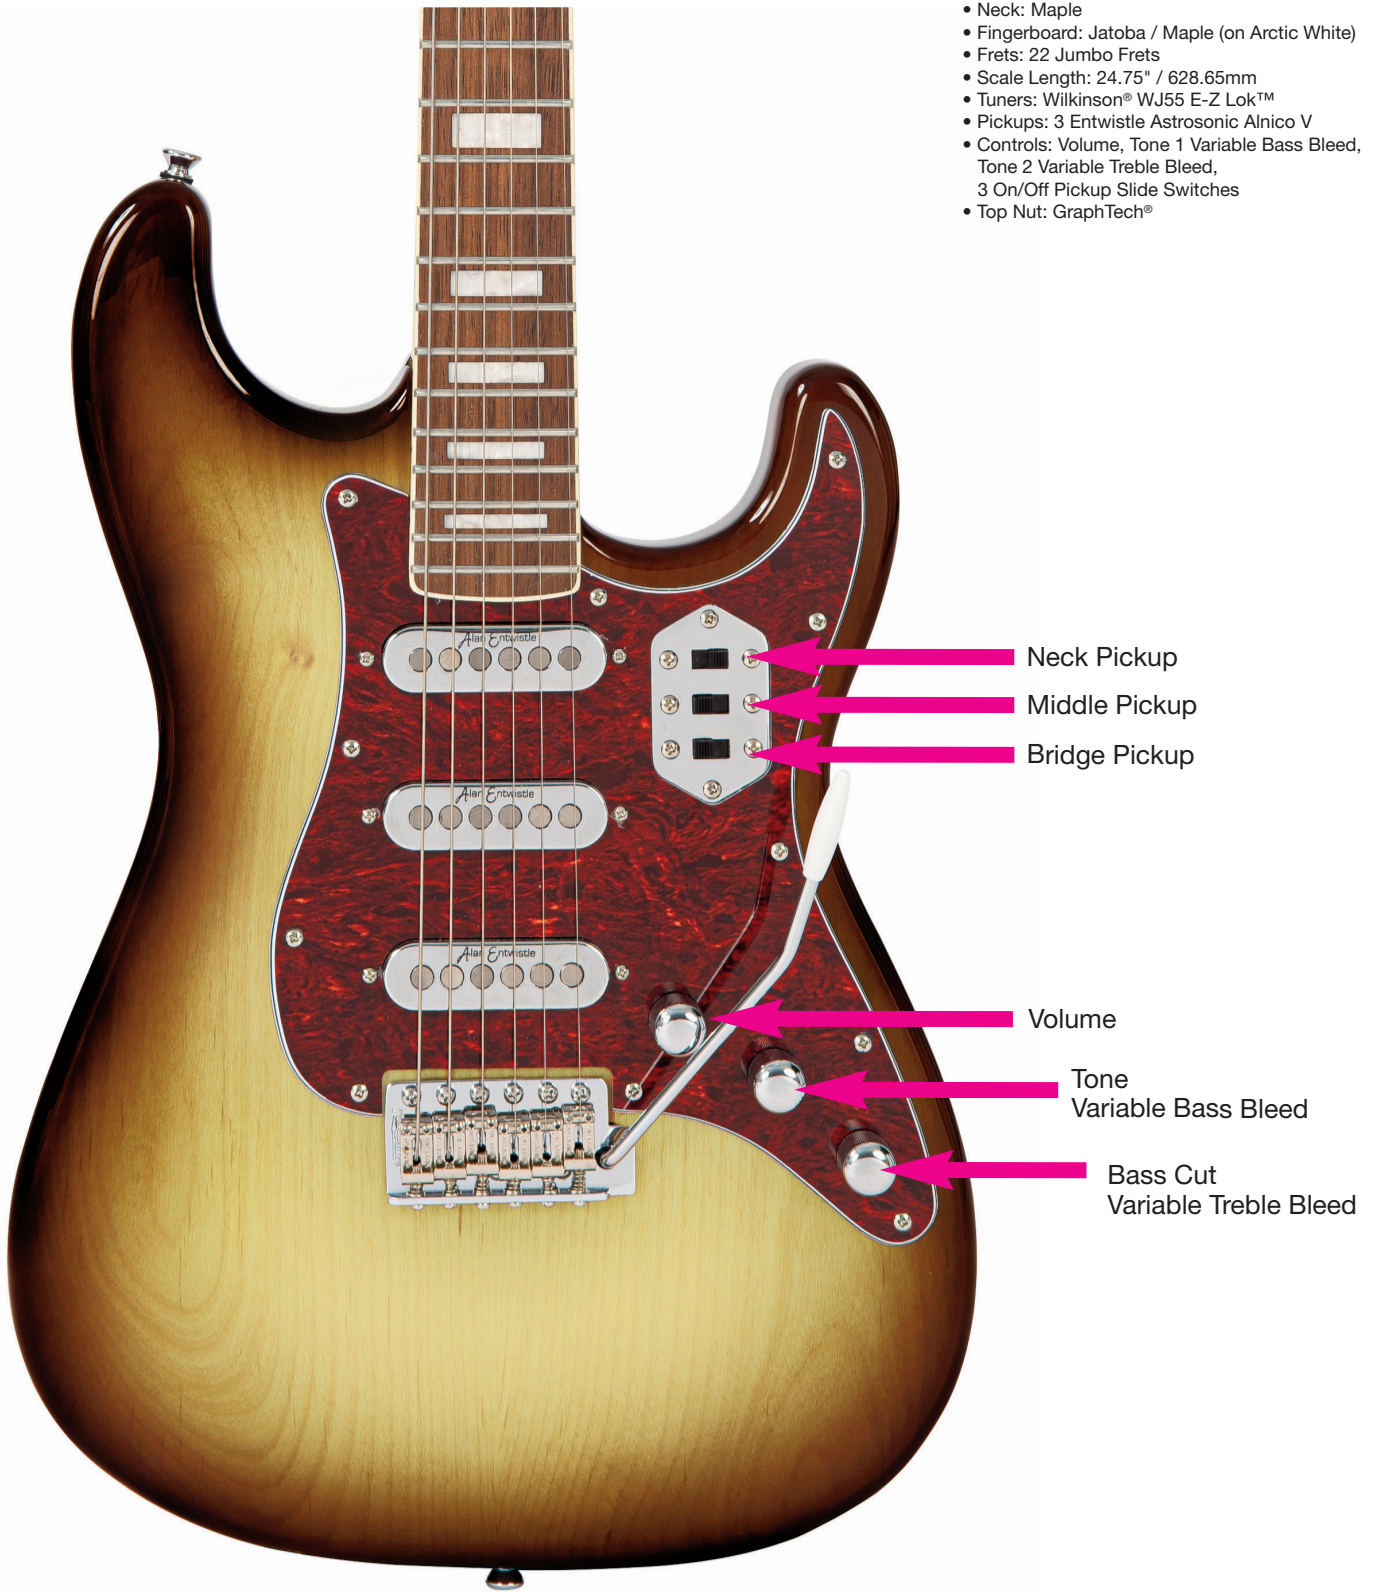

VRX6 – DELUXE

Specification

- Body: Vintage V6 shape - Okeume
- Bridge: Wilkinson® WVS
- Neck: Maple
- Fingerboard: Jatoba / Maple (on Arctic White)
- Frets: 22 Jumbo Frets
- Scale Length: 24.75" / 628.65mm
- Tuners: Wilkinson® WJ55 E-Z Lok™
- Pickups: 3 Entwistle Astrosonic Alnico V
- Controls: Volume, Tone 1 Variable Bass Bleed, Tone 2 Variable Treble Bleed, 3 On/Off Pickup Slide Switches
- Top Nut: GraphTech®

Vintage REVO™

- VRX6CAP** Vintage REVO Series Deluxe Guitar - **Cappuchino**
- VRX6GB** Vintage REVO Series Deluxe Guitar - **Greenburst**
- VRX6AW** Vintage REVO Series Deluxe Guitar - **Arctic White**