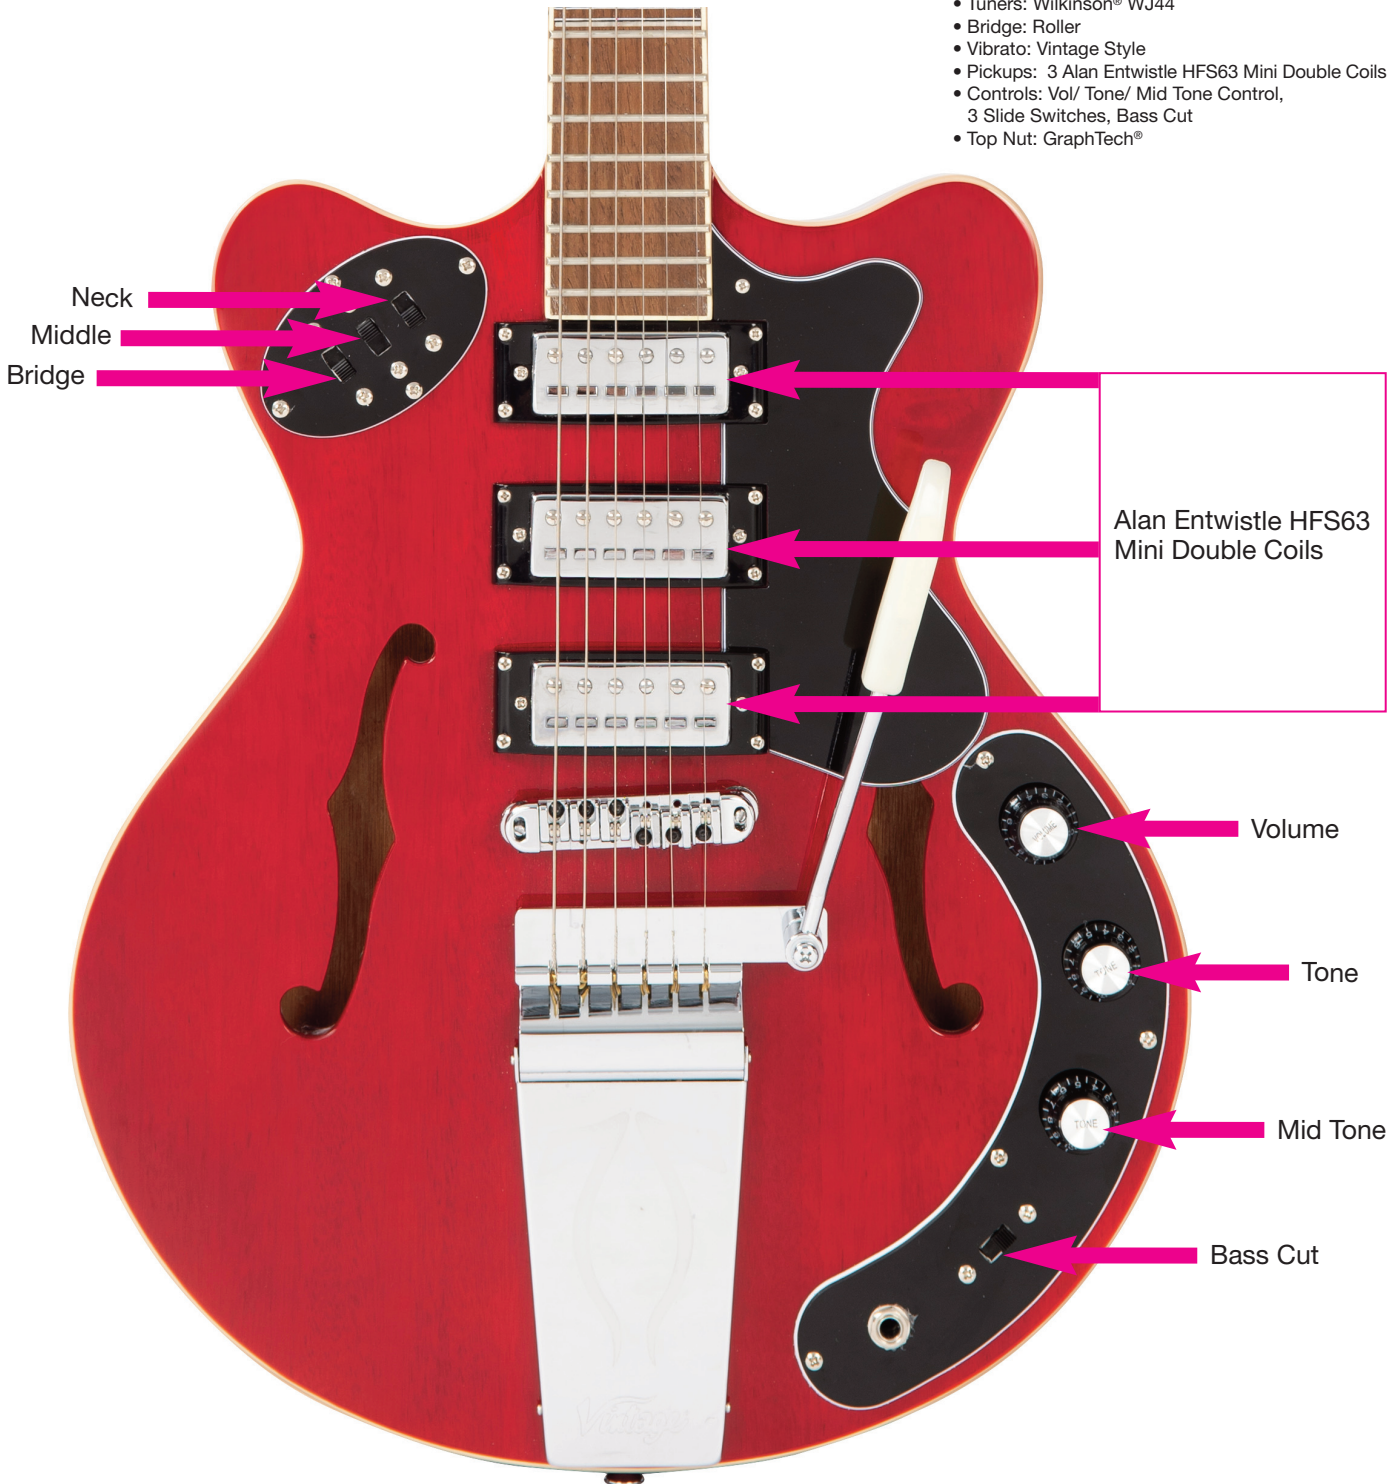

VRH300 – SUPERTHIN

Specification

- Body: Semi-Acoustic - Multiple binding top, single binding back.
- Neck: Mahogany Set Neck
- Fingerboard: Jatoba
- Frets: 22 Medium Jumbo
- Scale Length: 24.75" / 628mm
- Tuners: Wilkinson® WJ44
- Bridge: Roller
- Vibrato: Vintage Style
- Pickups: 3 Alan Entwistle HFS63 Mini Double Coils
- Controls: Vol/ Tone/ Mid Tone Control, 3 Slide Switches, Bass Cut
- Top Nut: GraphTech®

Vintage REVO™

- VRH300CR** Vintage REVO Series Superthin Guitar - **Cherry Red**
- VRH300NAT** Vintage REVO Series Superthin Guitar - **Natural**
- VRH300AB** Vintage REVO Series Superthin Guitar - **Amberburst**