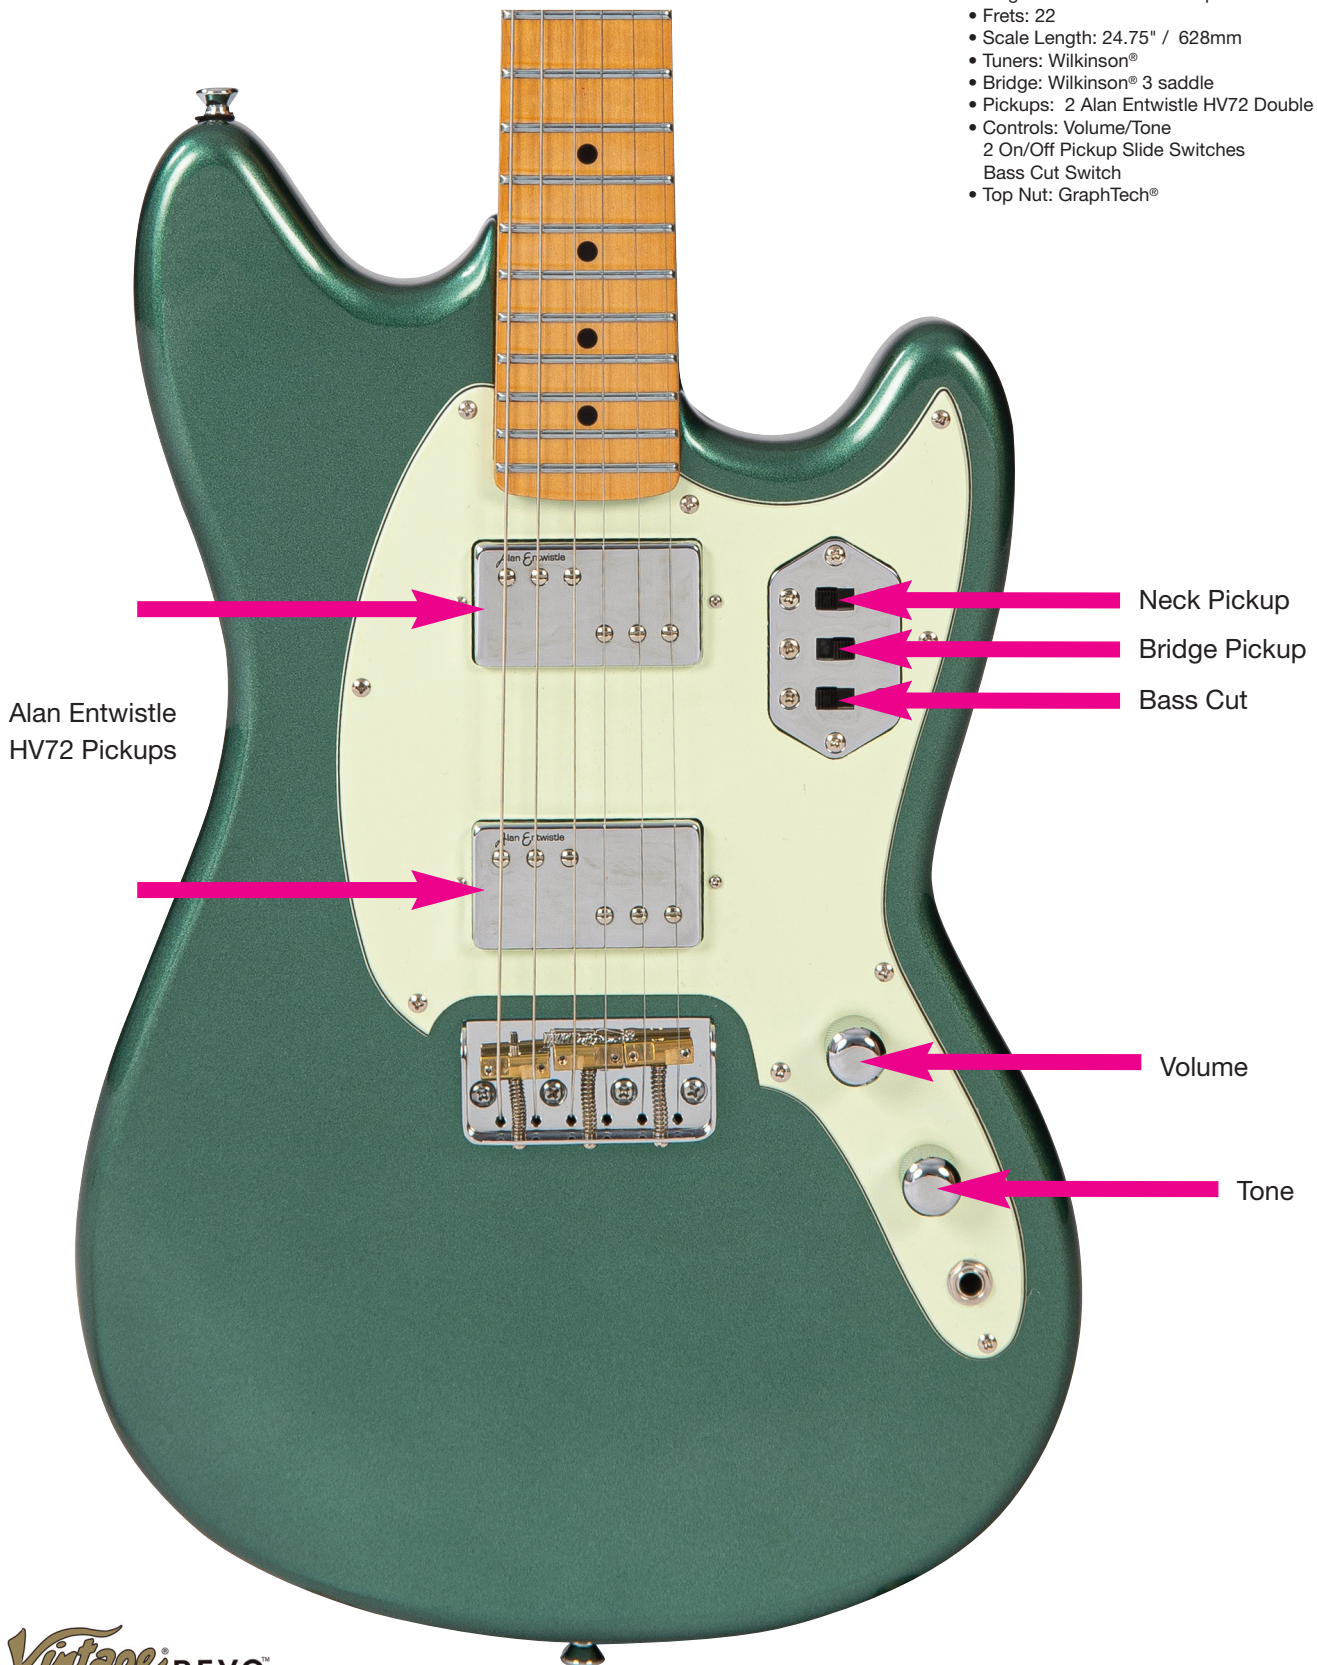

VRCT55 – COLT HH TWIN HARDTAIL

Specification

- Body: Okoume
- Neck: Maple
- Fingerboard: Jatoba or Maple
- Frets: 22
- Scale Length: 24.75" / 628mm
- Tuners: Wilkinson®
- Bridge: Wilkinson® 3 saddle
- Pickups: 2 Alan Entwistle HV72 Double Coils
- Controls: Volume/Tone
2 On/Off Pickup Slide Switches
Bass Cut Switch
- Top Nut: GraphTech®

Vintage REVO™

VRCT55NG Vintage REVO Series Colt HH Twin Hardtail - **Metallic Sherwood Green**

VRCT55LB Vintage REVO Series Colt HH Twin Hardtail - **Laguna Blue**

VRCT55BB Vintage REVO Series Colt HH Twin Hardtail - **Boulevard Black**