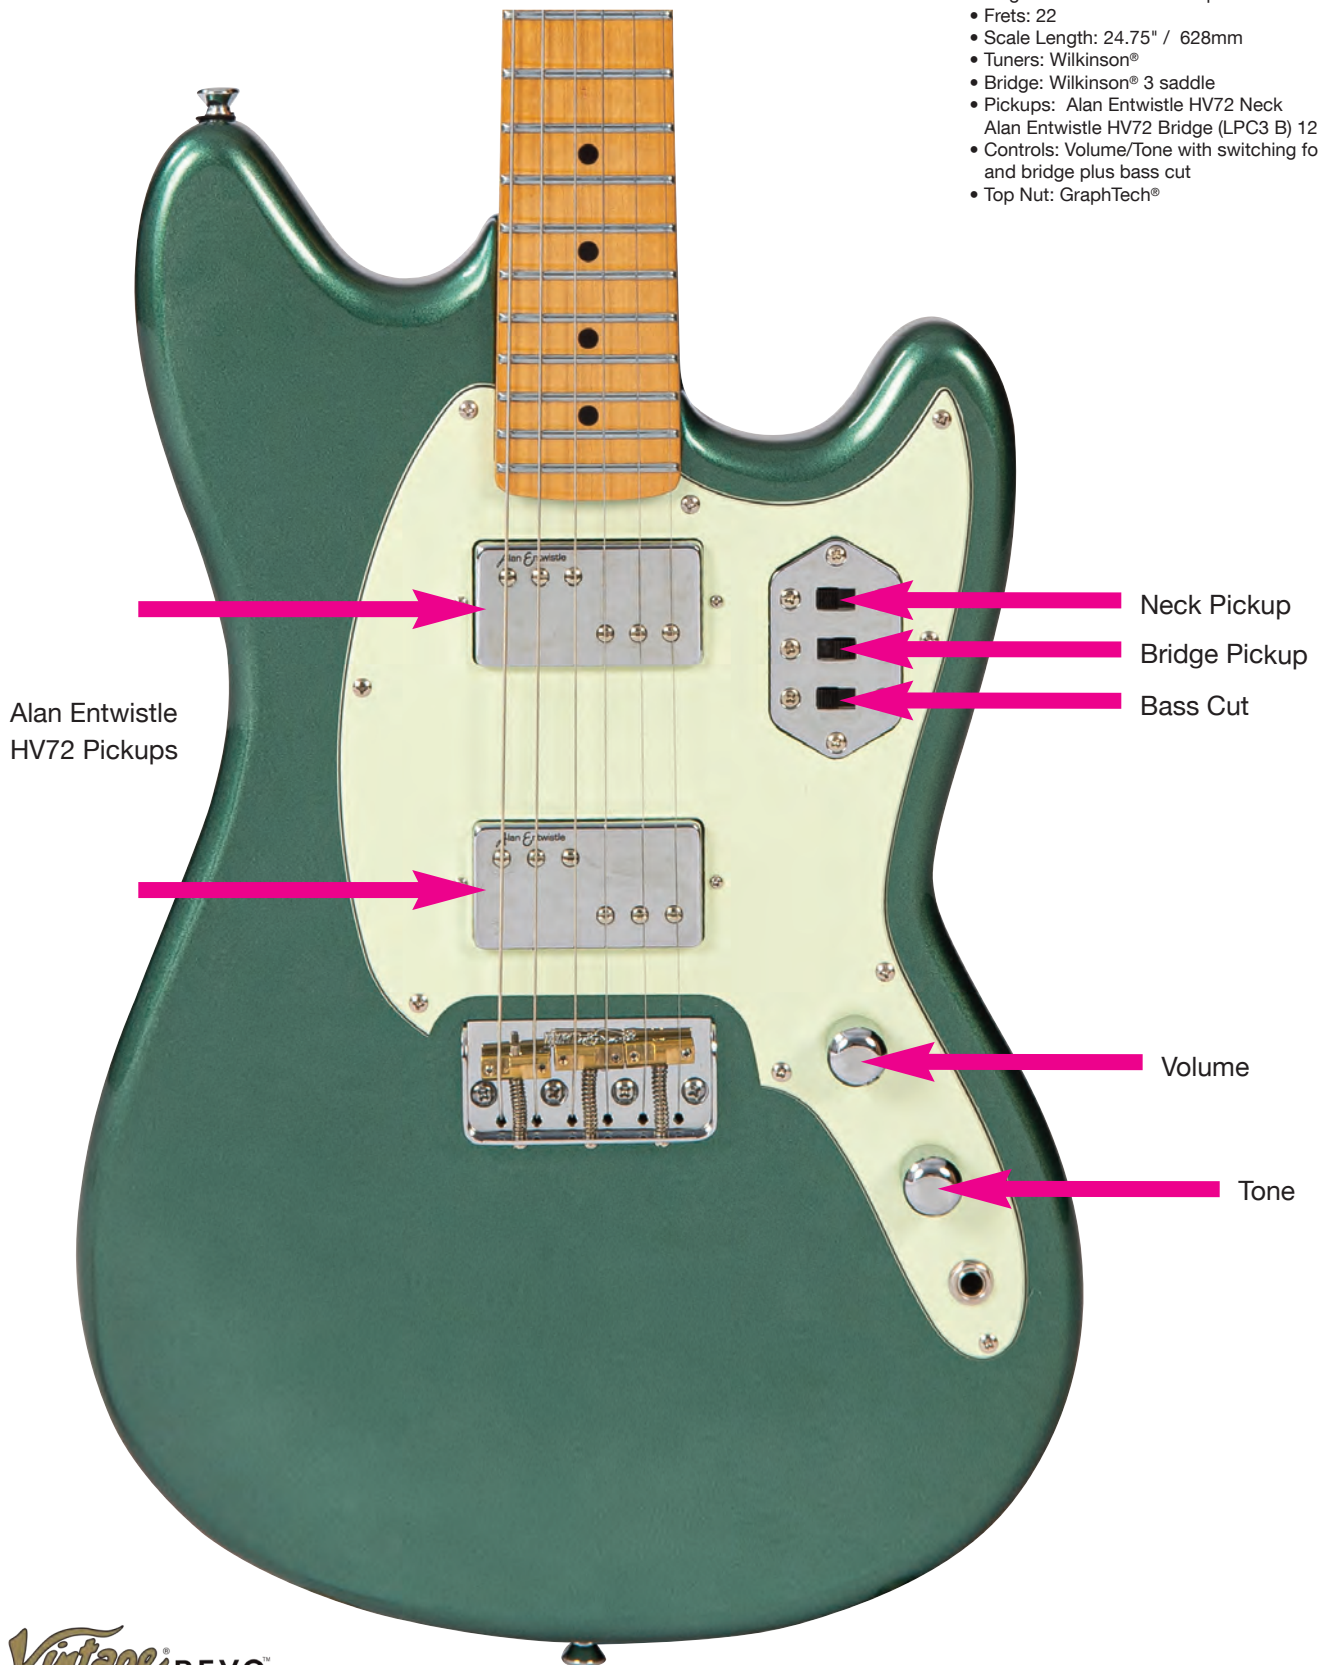

VRCT55 – COLT HH TWIN HARDTAIL

Specification

- Body: Okoume
- Neck: Maple
- Fingerboard: Jatoba or Maple
- Frets: 22
- Scale Length: 24.75" / 628mm
- Tuners: Wilkinson®
- Bridge: Wilkinson® 3 saddle
- Pickups: Alan Entwistle HV72 Neck
Alan Entwistle HV72 Bridge (LPC3 B) 12K DCR
- Controls: Volume/Tone with switching for neck and bridge plus bass cut
- Top Nut: GraphTech®

Vintage REVO™

- VRCT55NG** Vintage REVO Series Colt HH Twin Hardtail - **Metallic Sherwood Green**
VRCT55LB Vintage REVO Series Colt HH Twin Hardtail - **Laguna Blue**
VRCT55BB Vintage REVO Series Colt HH Twin Hardtail - **Boulevard Black**