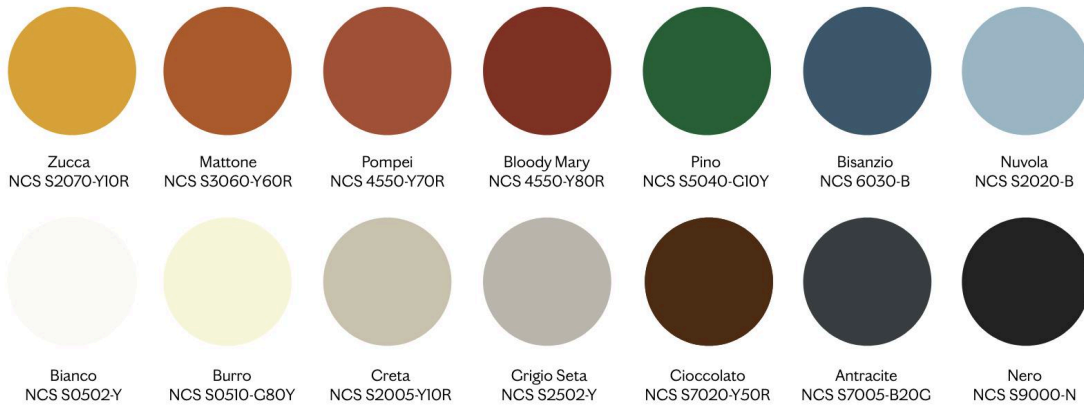

20 weeks lead time

MADE IN

Italy

CONTAINER CABINET

LEGNO | WOOD

Rovere Fiammato
Flamed Oak

Noce Canaletto
Canaletto Walnut

Frassino Nero
Black Ash

LACCATO | LACQUER

Zucca
NCS S2070-Y10R

Mattone
NCS S3060-Y60R

Pompei
NCS 4550-Y70R

Bloody Mary
NCS 4550-Y80R

Pino
NCS S5040-G10Y

Bisanzio
NCS 6030-B

Nuvola
NCS S2020-B

Bianco
NCS S0502-Y

Burro
NCS S0510-C80Y

Creta
NCS S2005-Y10R

Grigio Seta
NCS S2502-Y

Cioccolato
NCS S7020-Y50R

Antracite
NCS S7005-B20G

Nero
NCS S9000-N

CONTAINER CABINET