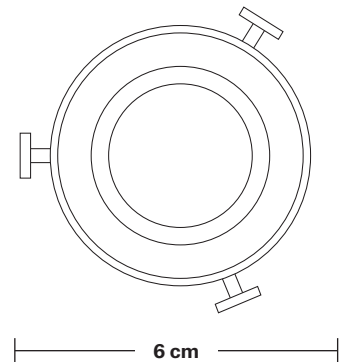

Brooklyn Dome Flush Mount - 8 Inch

Product Code: BR-DFM8

H: 26.5 cm x W: 20 cm x D: 20 cm

SPECIFICATIONS

We meet all UK and EU lighting and safety regulations.

Our products are hand finished to ensure an authentic vintage look and therefore they may vary slightly from those shown in the images.

Wall mount screws not included.

Holders available: Brass, Pewter and Copper.

DIMENSIONS

Shade Diameter: 20 cm / 8"

Shade Height (no holder): 10 cm / 4"

Holder Diameter: 6 cm / 2.5"

Holder Height: 18 cm / 7.1"

Ceiling Rose Diameter: 12 cm / 4.9"

Ceiling Rose Height: 2 cm / 0.8"

INDUSTVILLE

Brooklyn Flush Mount Holder

Product Code: BR-FM

H: 17.5 cm x W: 12 cm x D: 12 cm

SPECIFICATIONS

We meet all UK and EU lighting and safety regulations.

Ceiling Rose Diameter: 12 cm / 4.7"

Ceiling Rose Depth: 2 cm / 0.8"

Dome - 8 Inch - Shade Only

Product Code: D8-SO

H: 10 cm x W: 20 cm x D: 20 cm

SPECIFICATIONS

We meet all UK and EU lighting and safety regulations.