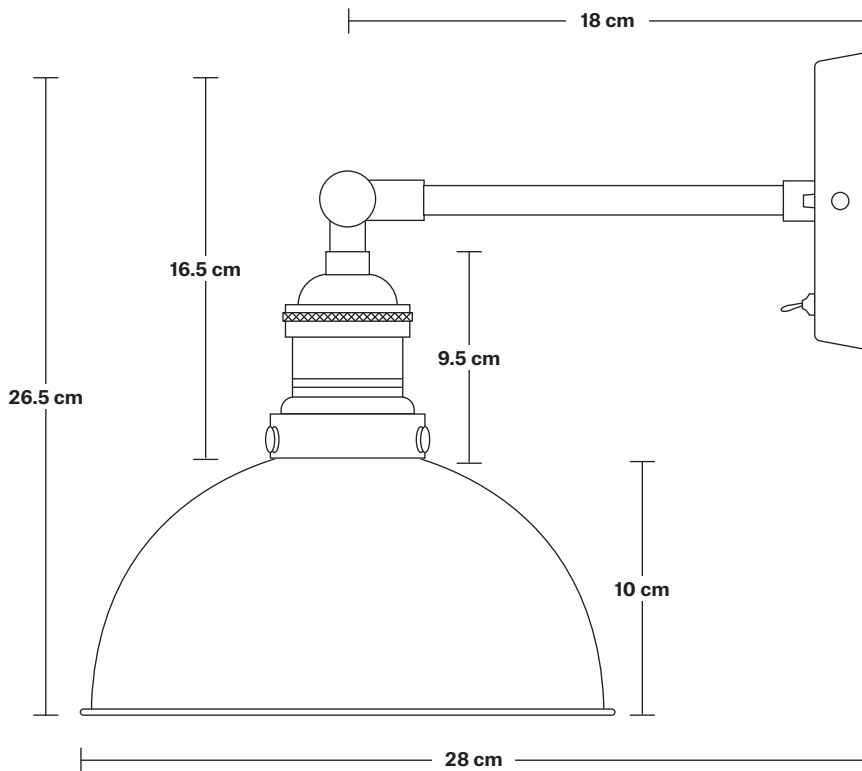

# Brooklyn Dome Wall Light - 8 Inch

Product Code: BR-DWL8

H: 26.5 cm x W: 20 cm x D: 28 cm

## DIMENSIONS

Shade Diameter: 20 cm / 8"

Shade Height (no holder): 10 cm / 4"

Holder Diameter: 6 cm / 2.5"

Holder Height: 18 cm / 7.1"

Wall Rose Diameter: 12 cm / 4.9"

Wall Rose Height: 2 cm / 0.8"

INDUSTVILLE

## DIMENSIONS

Holder Diameter: 6 cm / 2.5"

Holder Height: 18 cm / 7.1"

Projection: 20 cm / 7.9"

Ceiling Rose Diameter: 12 cm / 4.9"

Ceiling Rose Depth: 2 cm / 0.8"

## DIMENSIONS

Shade Diameter: 20 cm / 8"

Shade Height: 10 cm / 4"