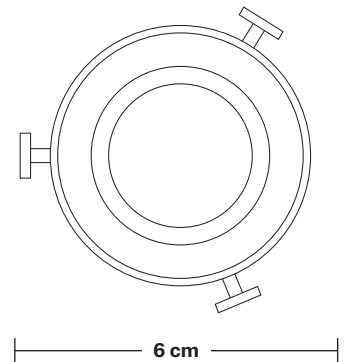

## DIMENSIONS

Shade Diameter: 20 cm / 8"

Shade Height (no holder): 10 cm / 4"

Holder Diameter: 6 cm / 2.5"

Holder Height: 18 cm / 7.1"

Wall Rose Diameter: 12 cm / 4.9"

Wall Rose Height: 2 cm / 0.8"

INDUSTVILLE

# Brooklyn Wall Light Holder

Product Code: BR-WL

H: 18 cm x W: 12 cm x D: 20 cm

## DIMENSIONS

Holder Diameter: 6 cm / 2.5"

Holder Height: 18 cm / 7.1"

Projection: 20 cm / 7.9"

Ceiling Rose Diameter: 12 cm / 4.9"

Ceiling Rose Depth: 2 cm / 0.8"

## DIMENSIONS

Shade Diameter: 20 cm / 8"

Shade Height: 10 cm / 4"