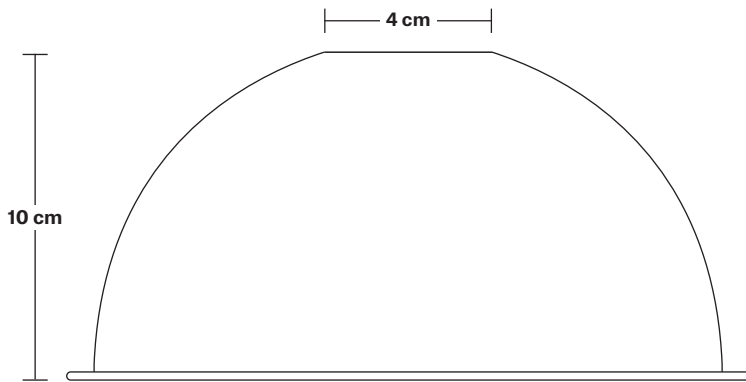

Dome - 8 Inch - Shade Only

Product Code: D8-SO

H: 10 cm x W: 20 cm x D: 20 cm

SPECIFICATIONS

We meet all UK and EU lighting and safety regulations.

Our products are hand finished to ensure an authentic vintage look and therefore they may vary slightly from those shown in the images.

Bulb required: Standard screw (E27) fitting, max 40W.

Shade weight: 0.4 kg

INFORMATION

Finishes: Brass, Pewter, Copper, Copper & Pewter, Brass & Pewter.

Ready to be installed, installation required.

Wall mount screws not included.

DIMENSIONS

Shade Diameter: 20 cm / 8"

Shade Height: 10 cm / 4"