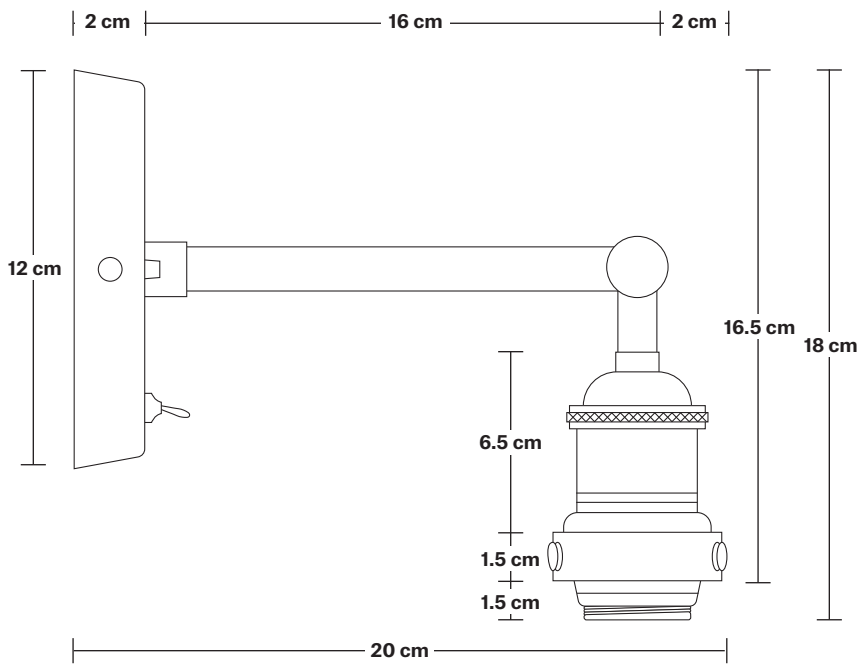

## DIMENSIONS

Shade Diameter: 20 cm / 8"

Shade Height (no holder): 10 cm / 4"

Holder Diameter: 6 cm / 2.5"

Holder Height: 18 cm / 7.1"

Wall Rose Diameter: 12 cm / 4.9"

Wall Rose Height: 2 cm / 0.8"

INDUSTVILLE

# Brooklyn Wall Light Holder

Product Code: BR-WL

H: 18 cm x W: 12 cm x D: 20 cm

## DIMENSIONS

Holder Diameter: 6 cm / 2.5"

Holder Height: 18 cm / 7.1"

Projection: 20 cm / 7.9"

Ceiling Rose Diameter: 12 cm / 4.9"

Ceiling Rose Depth: 2 cm / 0.8"

## DIMENSIONS

Shade Diameter: 20 cm / 8"

Shade Height: 10 cm / 4"