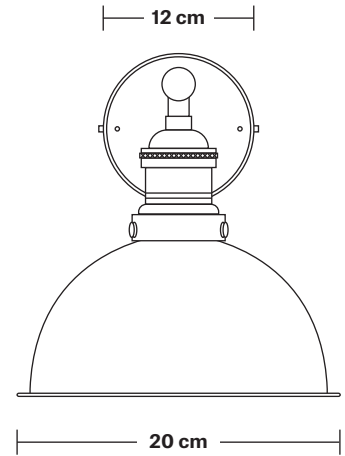

# Brooklyn Dome Wall Light - 8 Inch

Product Code: BR-DWL8

H: 26.5 cm x W: 20 cm x D: 28 cm

## DIMENSIONS

Shade Diameter: 20 cm / 8"

Shade Height (no holder): 10 cm / 4"

Holder Diameter: 6 cm / 2.5"

Holder Height: 18 cm / 7.1"

Wall Rose Diameter: 12 cm / 4.9"

Wall Rose Height: 2 cm / 0.8"

INDUSTVILLE

## DIMENSIONS

Holder Diameter: 6 cm / 2.5"

Holder Height: 18 cm / 7.1"

Projection: 20 cm / 7.9"

Ceiling Rose Diameter: 12 cm / 4.9"

Ceiling Rose Depth: 2 cm / 0.8"

## DIMENSIONS

Shade Diameter: 20 cm / 8"

Shade Height: 10 cm / 4"