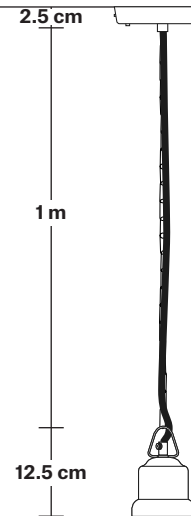

Ceiling Rose Height: 2 cm / 0.8"

Brooklyn Cord Set ES E27 Bulb Holder

Product Code: BR-CS

H: 113 cm x W: 12 cm x D: 12 cm

SPECIFICATIONS

We meet all UK and EU lighting and safety regulations.

Our products are hand finished to ensure an authentic vintage look and therefore they may vary slightly from those shown in the images.

Ceiling rose: Pewter.

DIMENSIONS

Bulb Holder Diameter: 6 cm / 2.5"

Bulb Holder Height: 11 cm / 4.3"

Ceiling Rose height: 12 cm / 4.9"

Full Drop: 113 cm / 44.5"

Brooklyn Chain Cord Set ES E27 Bulb Holder

Product Code: BR-CS

H: 115 cm x W: 12 cm x D: 12 cm

SPECIFICATIONS

We meet all UK and EU lighting and safety regulations.

Our products are hand finished to ensure an authentic vintage look and therefore they may vary slightly from those shown in the images.

Ceiling rose: Pewter.

DIMENSIONS

Bulb Holder Diameter: 9 cm / 3.5"

Bulb Holder Height: 10 cm / 3.9"

Ceiling Rose Diameter: 12 cm / 4.7"

Ceiling Rose Height: 2.5 cm / 1"

Full Drop: 115 cm / 45.3"

Dome - 13 Inch - Shade Only