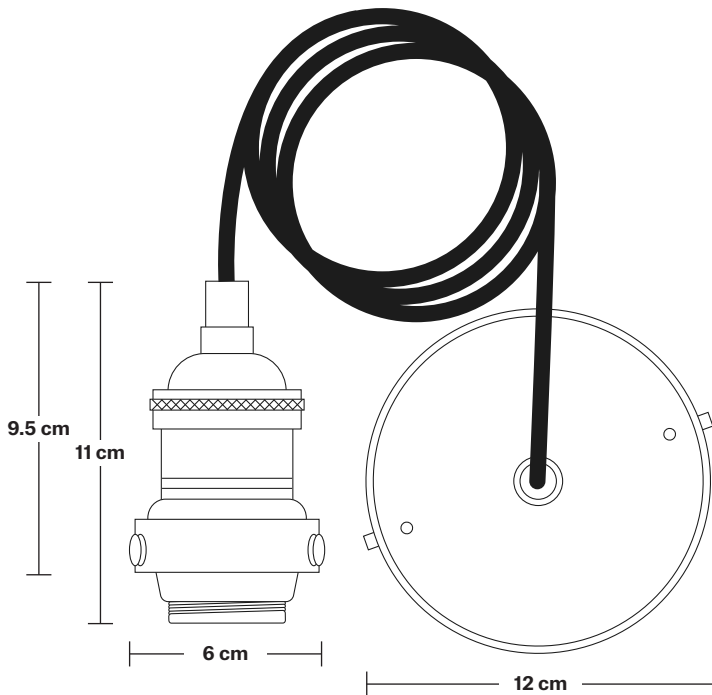

Brooklyn Dome Pendant - 13 Inch

Product Code: BR-DP13

H: 30.5 cm x W: 33 cm x D: 33 cm

SPECIFICATIONS

We meet all UK and EU lighting and safety regulations.

Our products are hand finished to ensure an authentic vintage look and therefore they may vary slightly from those shown in the images.

Chain flex: 1m Black Round plastic and 1m Chain.

Ceiling Rose: Pewter.

DIMENSIONS

Shade Diameter: 33 cm / 13"

Shade Height (no holder): 21 cm / 8.3"

Holder Diameter: 6 cm / 2.5"

Holder Height: 11 cm / 4.3"

Ceiling Rose Diameter: 12 cm / 4.9"

Ceiling Rose Height: 2 cm / 0.8"

Brooklyn Cord Set ES E27 Bulb Holder

Product Code: BR-CS

H: 113 cm x W: 12 cm x D: 12 cm

SPECIFICATIONS

We meet all UK and EU lighting and safety regulations.

Our products are hand finished to ensure an authentic vintage look and therefore they may vary slightly from those shown in the images.

Ceiling rose: Pewter.

DIMENSIONS

Bulb Holder Diameter: 6 cm / 2.5"

Bulb Holder Height: 11 cm / 4.3"

Ceiling Rose height: 12 cm / 4.9"

Full Drop: 113 cm / 44.5"

Brooklyn Chain Cord Set ES E27 Bulb Holder

Product Code: BR-CS