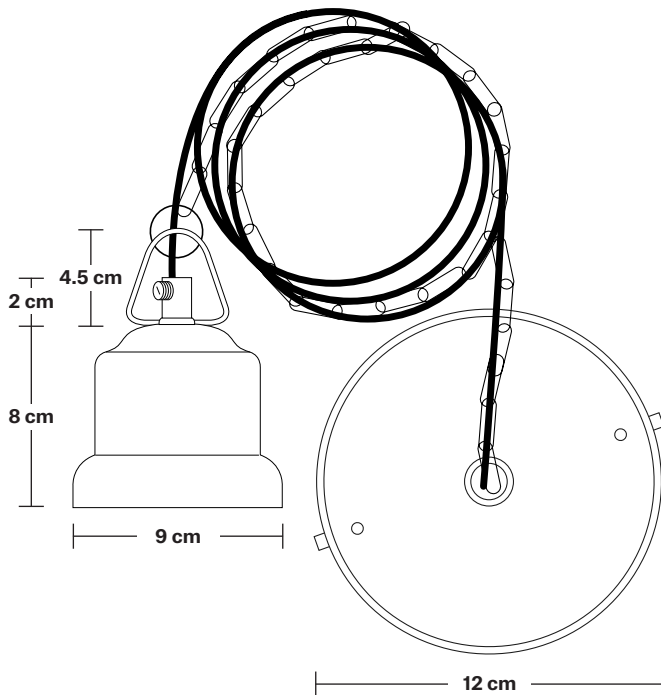

Ceiling Rose Height: 2 cm / 0.8"

Brooklyn Cord Set ES E27 Bulb Holder

Product Code: BR-CS

H: 113 cm x W: 12 cm x D: 12 cm

SPECIFICATIONS

We meet all UK and EU lighting and safety regulations.

Our products are hand finished to ensure an authentic vintage look and therefore they may vary slightly from those shown in the images.

Ceiling rose: Pewter.

DIMENSIONS

Bulb Holder Diameter: 6 cm / 2.5"

Bulb Holder Height: 11 cm / 4.3"

Ceiling Rose height: 12 cm / 4.9"

Full Drop: 113 cm / 44.5"

Brooklyn Chain Cord Set ES E27 Bulb Holder

Product Code: BR-CS

H: 115 cm x W: 12 cm x D: 12 cm

SPECIFICATIONS

We meet all UK and EU lighting and safety regulations.

Our products are hand finished to ensure an authentic vintage look and therefore they may vary slightly from those shown in the images.

Ceiling rose: Pewter.

DIMENSIONS

Bulb Holder Diameter: 9 cm / 3.5"

Bulb Holder Height: 10 cm / 3.9"

Ceiling Rose Diameter: 12 cm / 4.7"

Ceiling Rose Height: 2.5 cm / 1"

Full Drop: 115 cm / 45.3"

Dome - 13 Inch - Shade Only