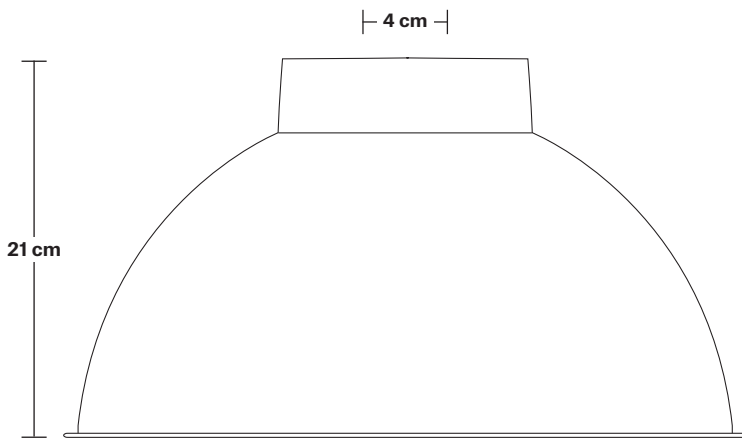

Ceiling rose: Pewter.

DIMENSIONS

Bulb Holder Diameter: 6 cm / 2.5"

Bulb Holder Height: 11 cm / 4.3"

Ceiling Rose height: 12 cm / 4.9"

Full Drop: 113 cm / 44.5"

Brooklyn Chain Cord Set ES E27 Bulb Holder

Product Code: BR-CS

H: 115 cm x W: 12 cm x D: 12 cm

SPECIFICATIONS

We meet all UK and EU lighting and safety regulations.

Our products are hand finished to ensure an authentic vintage look and therefore they may vary slightly from those shown in the images.

Ceiling rose: Pewter.

DIMENSIONS

Bulb Holder Diameter: 9 cm / 3.5"

Bulb Holder Height: 10 cm / 3.9"

Ceiling Rose Diameter: 12 cm / 4.7"

Ceiling Rose Height: 2.5 cm / 1"

Full Drop: 115 cm / 45.3"

Dome - 13 Inch - Shade Only

Product Code: D13-SO

H: 21 cm x W: 33 cm x D: 33 cm

SPECIFICATIONS

We meet all UK and EU lighting and safety regulations.

Our products are hand finished to ensure an authentic vintage look and therefore they may vary slightly from those shown in the images.