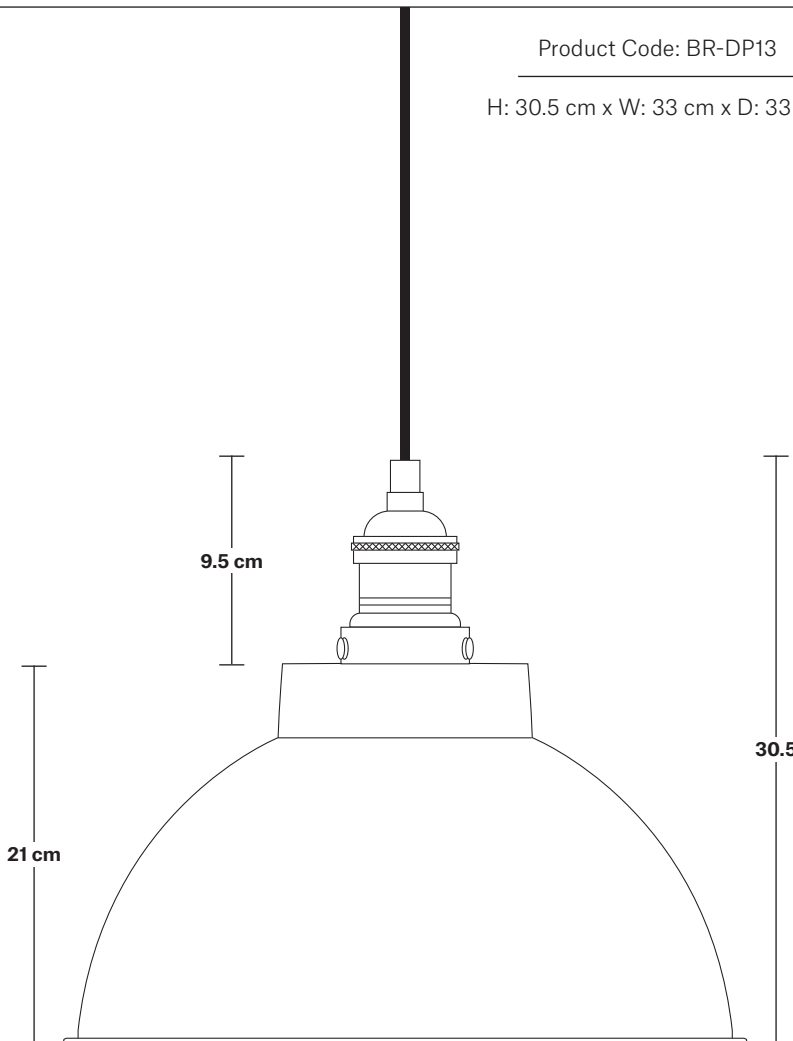

Brooklyn Dome Pendant - 13 Inch

Product Code: BR-DP13

H: 30.5 cm x W: 33 cm x D: 33 cm

SPECIFICATIONS

We meet all UK and EU lighting and safety regulations.

Our products are hand finished to ensure an authentic vintage look and therefore they may vary slightly from those shown in the images.

Bulb required: Standard screw (E27) fitting, max 40W.

Shade weight: 1.1kg | **Holder weight:** 0.5kg

Maximum weight: 1.6kg

INFORMATION

Finishes: Brass, Pewter, Light Pewter, Copper, Copper & Pewter, Brass & Pewter.

Chain flex: 1m Black Round plastic and 1m Chain.

Ceiling Rose: Pewter.

DIMENSIONS

Shade Diameter: 33 cm / 13"

Shade Height (no holder): 21 cm / 8.3"

Holder Diameter: 6 cm / 2.5"

Holder Height: 11 cm / 4.3"

Ceiling Rose Diameter: 12 cm / 4.9"

Ceiling Rose Height: 2 cm / 0.8"

Brooklyn Cord Set ES E27 Bulb Holder

Product Code: BR-CS

H: 113 cm x W: 12 cm x D: 12 cm

SPECIFICATIONS

We meet all UK and EU lighting and safety regulations.

Our products are hand finished to ensure an authentic vintage look and therefore they may vary slightly from those shown in the images.