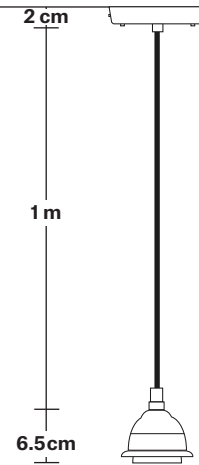

Old Factory Pendant - 12 Inch

Product Code: OF-P12

H: 20 cm x W: 30.4 cm x D: 30.4 cm

SPECIFICATIONS

We meet all UK and EU lighting and safety regulations.

Our products are hand finished to ensure an authentic vintage look and therefore they may vary slightly from those shown in the images.

Shade Height (no holder): 15.5 cm / 6"

Holder Diameter: 7 cm / 2.7"

Holder Height: 6.5 cm / 2.5"

Ceiling Rose Diameter: 12 cm / 4.7"

Ceiling Rose Height: 2 cm / 0.8"

INDUSTVILLE

Old Factory Cord Set ES E27 Bulb Holder

Product Code: OF-CS

H: 109.5 cm x W: 12 cm x D: 12 cm

SPECIFICATIONS

We meet all UK and EU lighting and safety regulations.

Our products are hand finished to ensure an authentic vintage look and therefore they may vary slightly from those shown in the images.

DIMENSIONS

Bulb Holder Diameter: 7 cm / 2.7"

Bulb Holder Height: 6.5 cm / 2.5"

Ceiling Rose Diameter: 12 cm / 4.7"

Ceiling Rose Height: 2 cm / 0.8"

Full Drop: 108.5 cm / 43.1"

Old Factory - 12 Inch - Pewter