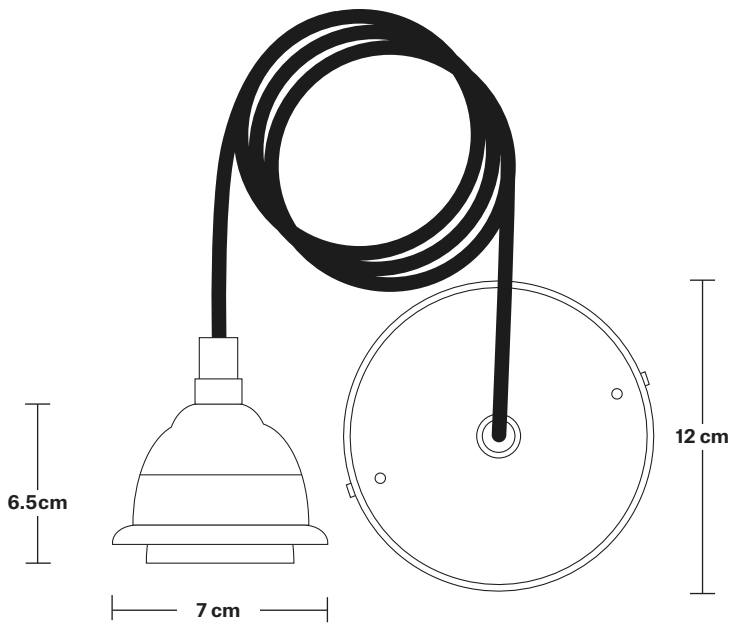

Ready to be installed, installation required.

Wall mount screws not included.

Holders available: Aluminium.

Flex: 1m Brown, Grey or Black Round Fabric Flex.

Ceiling rose: Aluminium.

DIMENSIONS

Shade Diameter: 30.4 cm / 12"

Shade Height (no holder): 15.5 cm / 6"

Holder Diameter: 7 cm / 2.7"

Holder Height: 6.5 cm / 2.5"

Ceiling Rose Diameter: 12 cm / 4.7"

Ceiling Rose Height: 2 cm / 0.8"

INDUSTVILLE

Old Factory Cord Set ES E27 Bulb Holder

Product Code: OF-CS

H: 109.5 cm x W: 12 cm x D: 12 cm

SPECIFICATIONS

We meet all UK and EU lighting and safety regulations.

Our products are hand finished to ensure an authentic vintage look and therefore they may vary slightly from those shown in the images.

DIMENSIONS

Bulb Holder Diameter: 7 cm / 2.7"

Bulb Holder Height: 6.5 cm / 2.5"

Ceiling Rose Diameter: 12 cm / 4.7"

Ceiling Rose Height: 2 cm / 0.8"

Full Drop: 108.5 cm / 43.1"

Old Factory - 12 Inch - Pewter