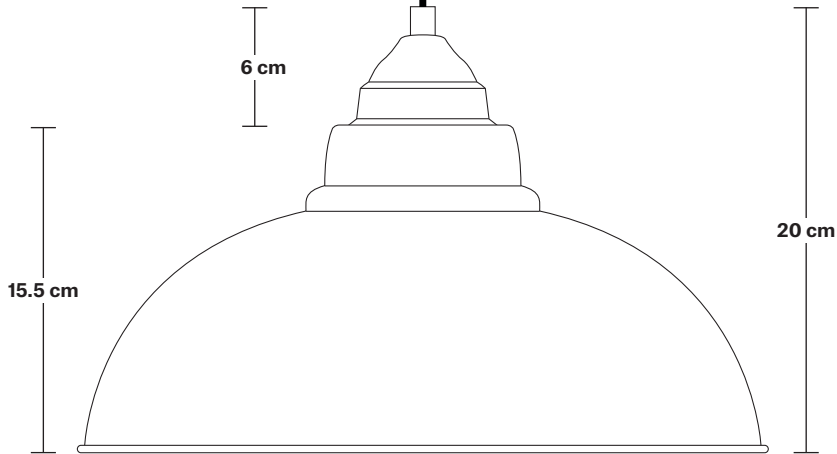

Old Factory Pendant - 12 Inch

Product Code: OF-P12

H: 20 cm x W: 30.4 cm x D: 30.4 cm

SPECIFICATIONS

We meet all UK and EU lighting and safety regulations.

Our products are hand finished to ensure an authentic vintage look and therefore they may vary slightly from those shown in the images.

Ready to be installed, installation required.

Wall mount screws not included.

Holders available: Aluminium.

Flex: 1m Brown, Grey or Black Round Fabric Flex.

Ceiling rose: Aluminium.

DIMENSIONS

Shade Diameter: 30.4 cm / 12"

Product Code: OF-CS

H: 109.5 cm x W: 12 cm x D: 12 cm

SPECIFICATIONS

We meet all UK and EU lighting and safety regulations.

Our products are hand finished to ensure an authentic vintage look and therefore they may vary slightly from those shown in the images.

DIMENSIONS

Bulb Holder Diameter: 7 cm / 2.7"

Bulb Holder Height: 6.5 cm / 2.5"

Ceiling Rose Diameter: 12 cm / 4.7"

Ceiling Rose Height: 2 cm / 0.8"

Full Drop: 108.5 cm / 43.1"

Old Factory - 12 Inch - Pewter