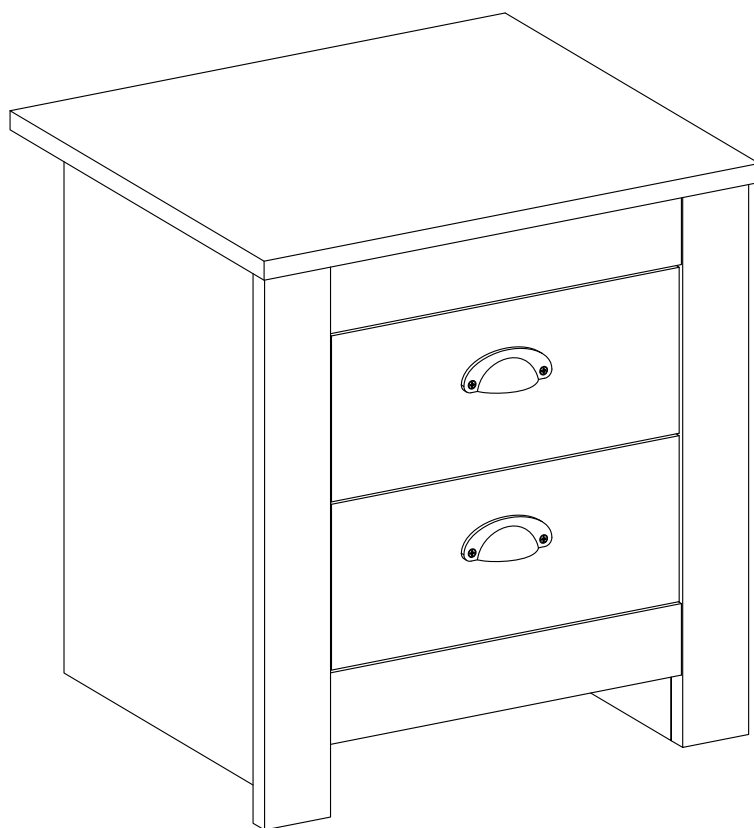

## 2 Drawers night table

USER MANUAL | MODE D'EMPLOI | MANUAL DEL USUARIO | GEBRAUCHSANLEITUNG |  
GEBRUIKSHANDLEIDING | MANUALE PER L'UTENTE | MANUAL DO UTILIZADOR

SKU:21372-20  
BATCH NO.:DS2001

Please keep your original packages , due to health and safety reasons , we cannot accept returns without original packages .