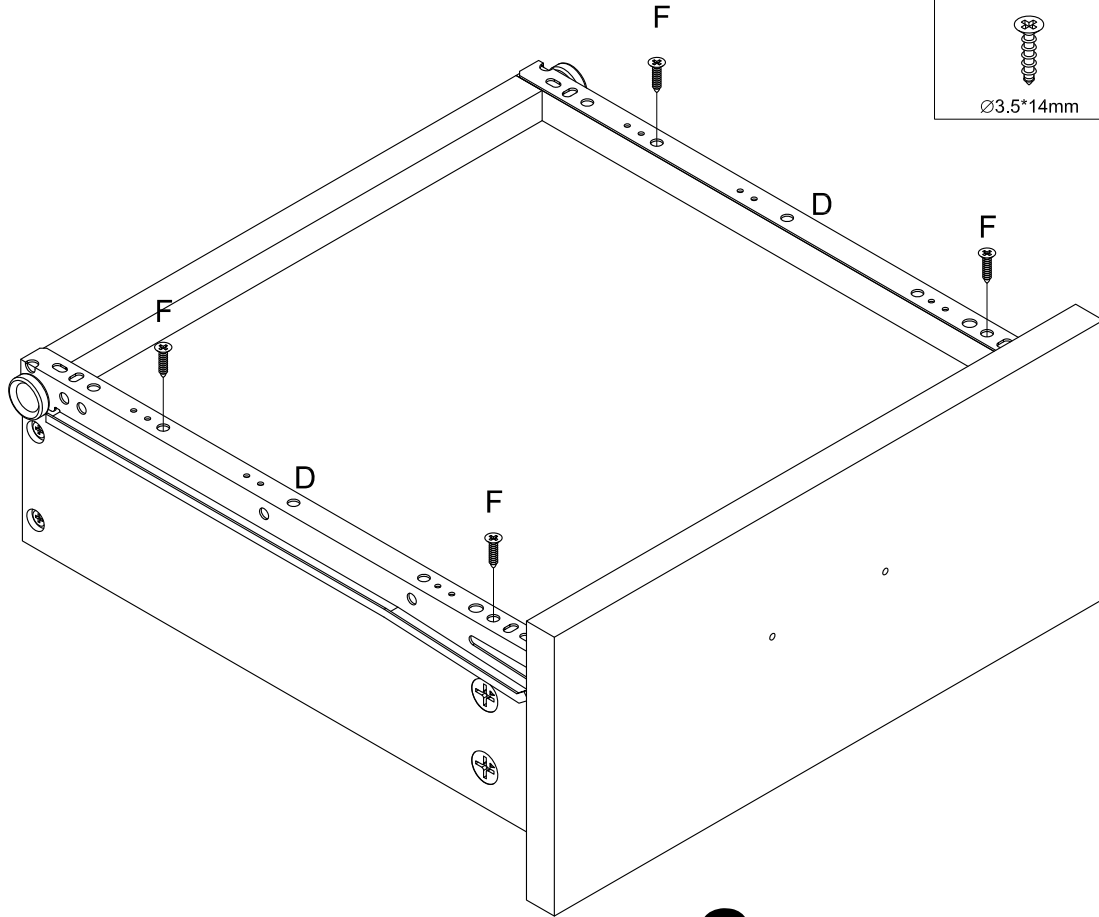

10

B Lock x8

2 x

11

F Screw x8

Ø3.5\*14mm

D Drawer rail x2

2 x