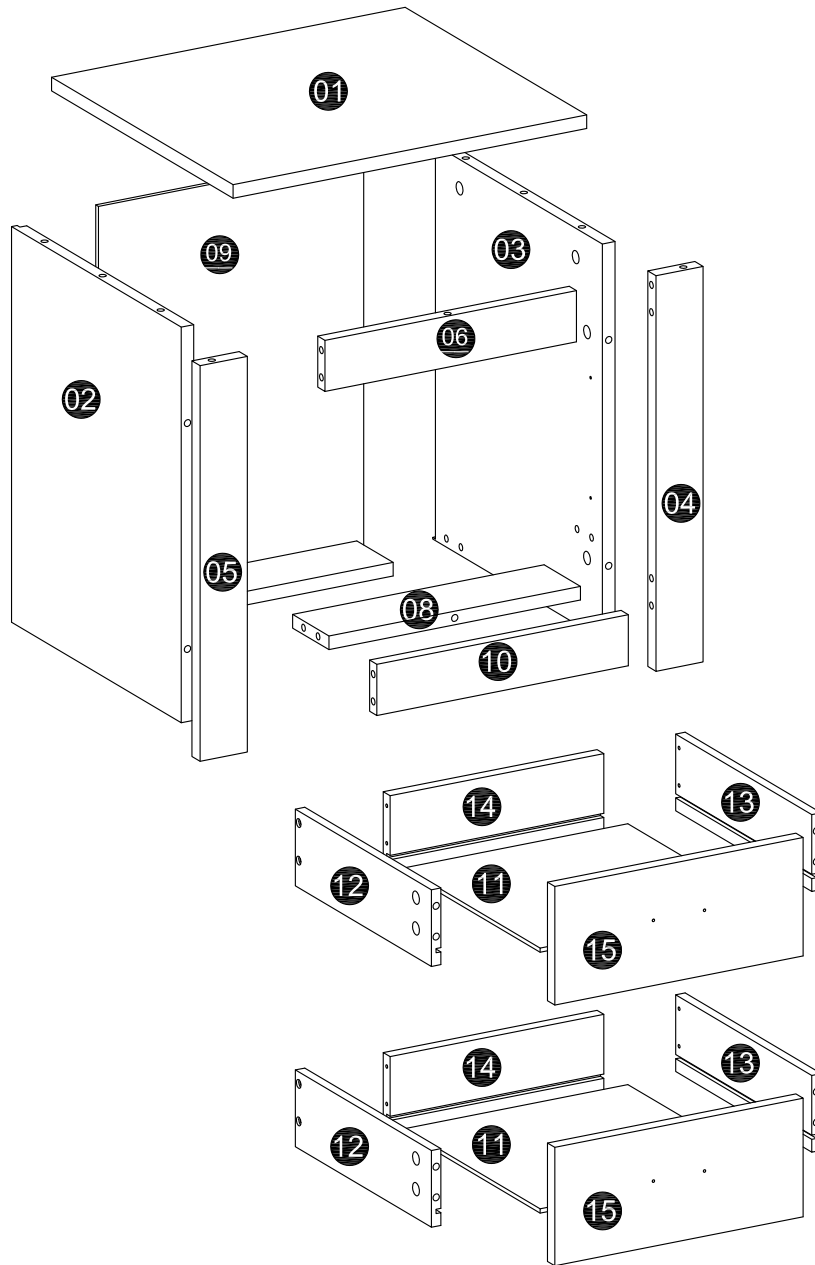

Tel : 03300581588,  
Email :  
info@dreamsliving.co.uk

We will resolve the issues for you within 1 working day!

<p>A Cam dowel x32</p> 	<p>B Lock x32</p> 	<p>C Wood dowel x6</p> 	<p>D Drawer rail x2</p> 	<p>E Screw x8</p>  $\varnothing 3.5 \times 35 \text{mm}$
<p>F Screw x16</p>  $\varnothing 3.5 \times 14 \text{mm}$	<p>G Nail x20</p> 	<p>H Handle &amp; screw x2</p> 	<p>I Nail leg x4</p> 	

01

C wood dowel x4	A CAM dowel x24
	

02

F Screw x8  Ø3.5*14mm	D Drawer rail x2 	C Wood dowel x2 	A Cam dowel x8 
----------------------------------------------------------------------------------------------------------------	-----------------------------------------------------------------------------------------------------------	----------------------------------------------------------------------------------------------------------	---------------------------------------------------------------------------------------------------------