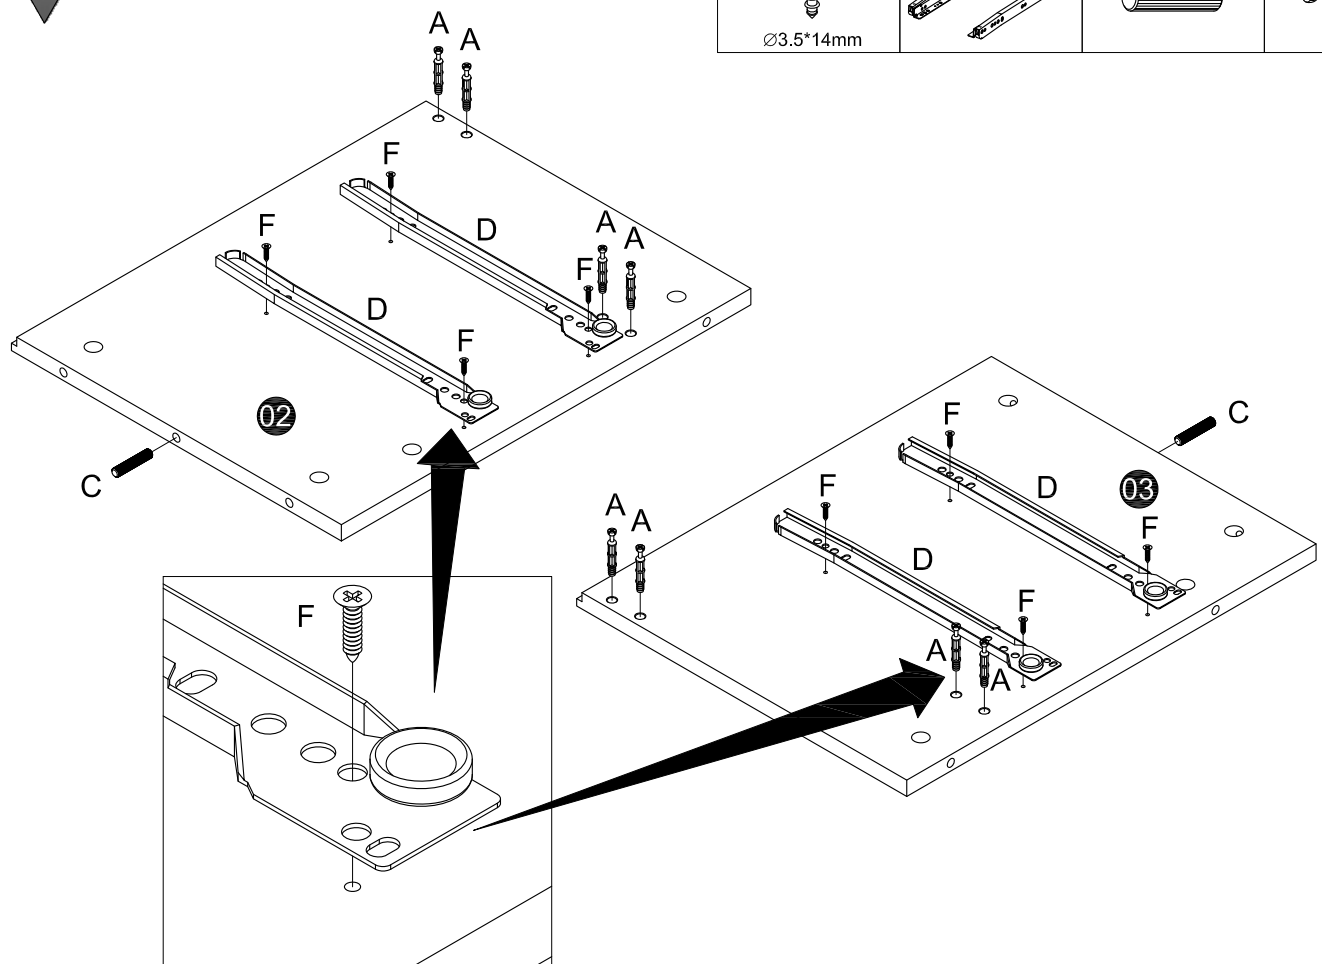

Tel : 03300581588,  
Email :  
info@dreamsliving.co.uk

We will resolve the issues for you within 1 working day!

<p>A Cam dowel x32</p> 	<p>B Lock x32</p> 	<p>C Wood dowel x6</p> 	<p>D Drawer rail x2</p> 	<p>E Screw x8</p>  $\varnothing 3.5 \times 35 \text{mm}$
<p>F Screw x16</p>  $\varnothing 3.5 \times 14 \text{mm}$	<p>G Nail x20</p> 	<p>H Handle &amp; screw x2</p> 	<p>I Nail leg x4</p> 	

01

C wood dowel x4	A CAM dowel x24
	

02

F Screw x8  Ø3.5*14mm	D Drawer rail x2 	C Wood dowel x2 	A Cam dowel x8 
----------------------------------------------------------------------------------------------------------------	-----------------------------------------------------------------------------------------------------------	----------------------------------------------------------------------------------------------------------	---------------------------------------------------------------------------------------------------------