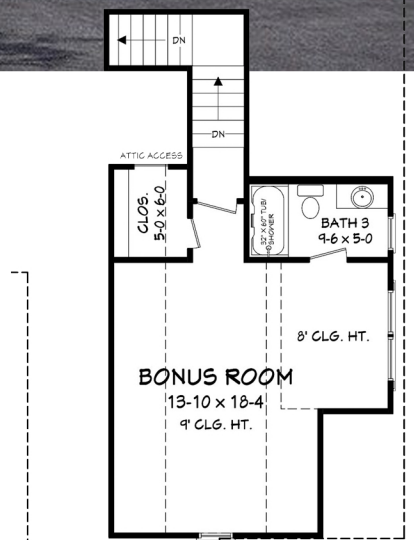

Designing Homes
HOUSE PLAN ZONE
 Building Relationships

First Floor Plan

Bonus Floor Plan

Square footage does not include bonus room.

Annandale House Plan

2468H-S

2468 Sq Ft.

1.5 Stories

3 Bedrooms

68-10 Width

2.5 Bathrooms

63-8 Depth

Phone: 601.336.3254 sales@hpzplans.com

www.hpzplans.com/products/annandale-house-plan