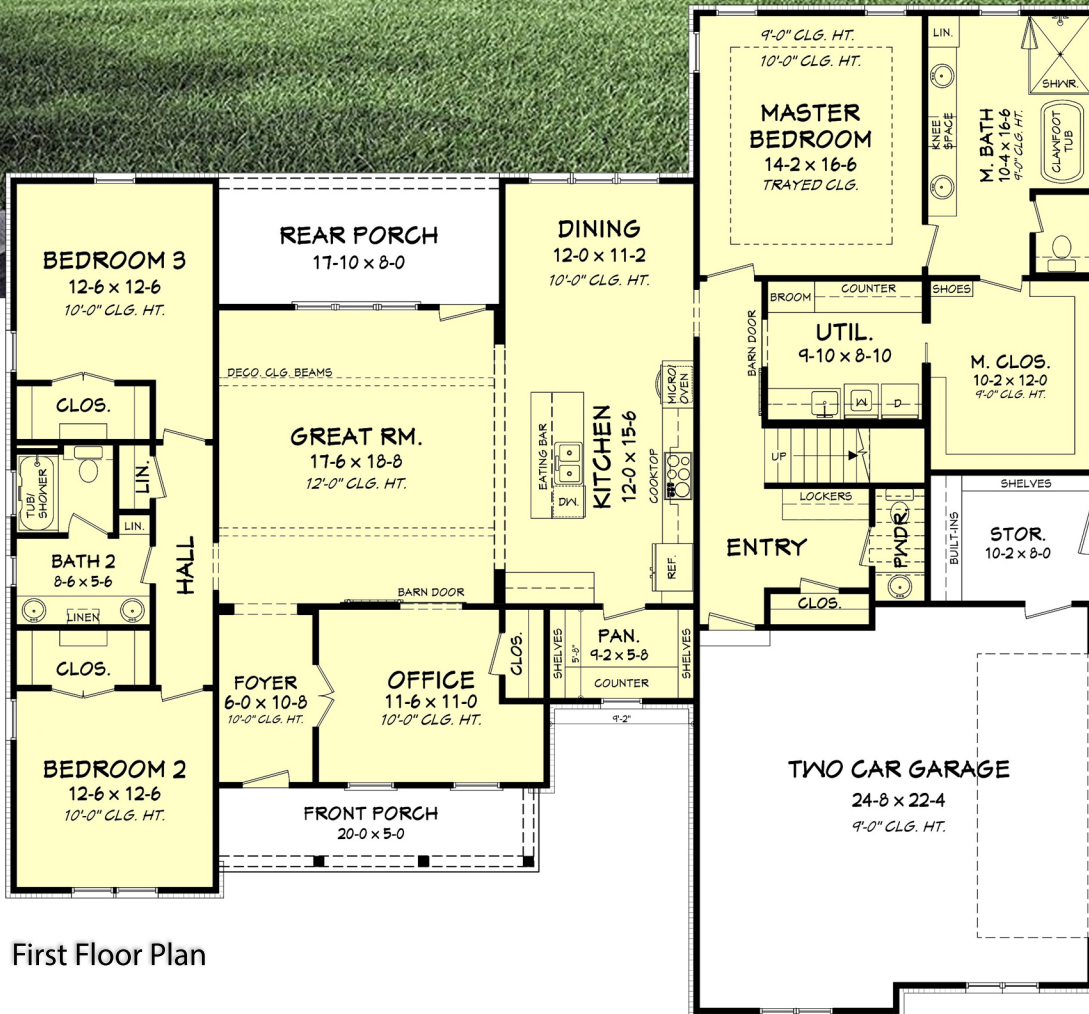

Designing Homes
HOUSE PLAN ZONE
 Building Relationships

First Floor Plan

Bonus Floor Plan

Square footage does not include bonus room.

Annandale House Plan

2468H-S

2468 Sq Ft.

1.5 Stories

3 Bedrooms

68-10 Width

2.5 Bathrooms

63-8 Depth

Phone: 601.336.3254 sales@hpzplans.com

www.hpzplans.com/products/annandale-house-plan