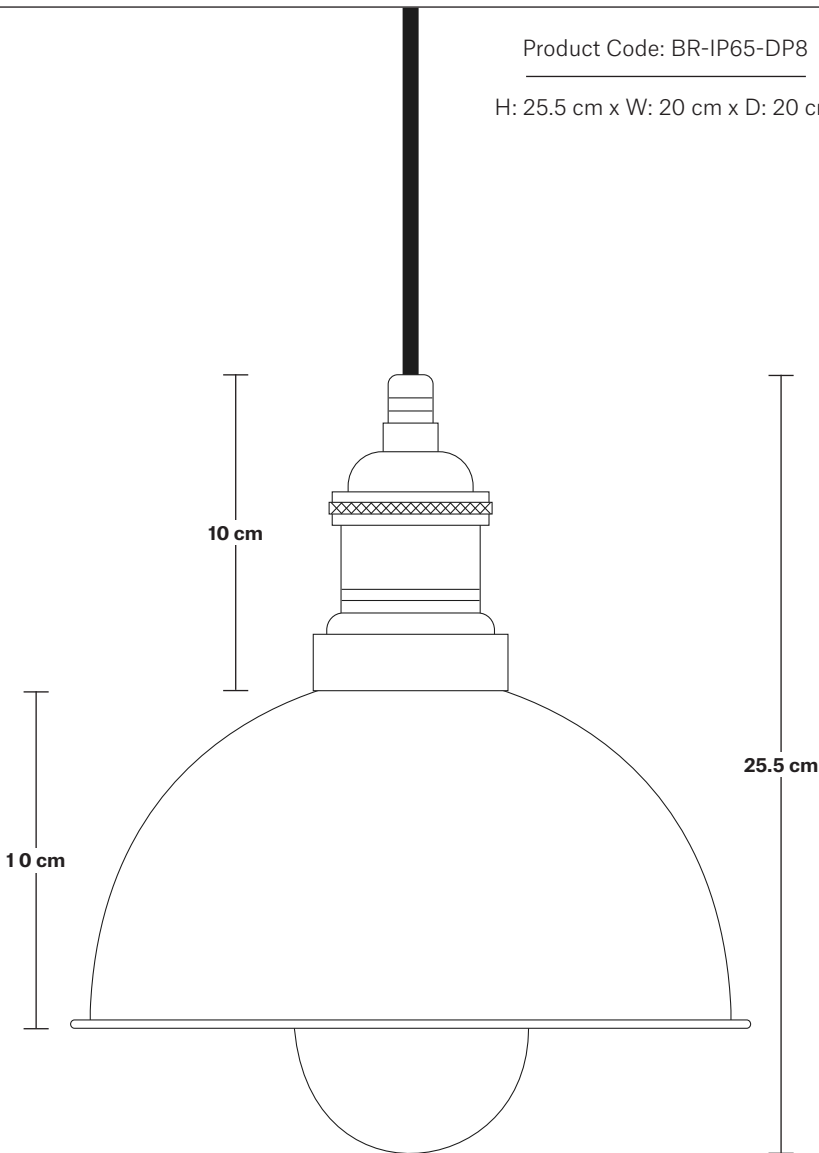

Brooklyn Outdoor & Bathroom Dome Pendant - 8 Inch

Product Code: BR-IP65-DP8

H: 25.5 cm x W: 20 cm x D: 20 cm

SPECIFICATIONS

We meet all UK and EU lighting and safety regulations.

Our products are hand finished to ensure an authentic vintage look and therefore they may vary slightly from those shown in the images.

Wall mount screws not included.

Holders available: Brass, Pewter, Copper.

Flex: 1m Black Round Plastic Flex.

Ceiling rose: Pewter.

IP rating: IP65 with glass

DIMENSIONS

Shade Diameter: 20 cm / 8"

Shade Height: 10 cm / 4"

H: 115.5 cm x W: 13.5 cm x D: 13.5 cm

SPECIFICATIONS

We meet all UK and EU lighting and safety regulations.

Our products are hand finished to ensure an authentic vintage look and therefore they may vary slightly from those shown in the images.

DIMENSIONS

Bulb Holder Diameter: 6 cm / 2.5"

Bulb Holder Height: 12.5 cm / 4.3"

Ceiling Rose Diameter: 13.5 cm / 5.3"

Ceiling Rose Height: 3 cm / 1.2"

Full Drop: 115.5 cm / 45.5"

Dome - 8 Inch - Shade Only

Product Code: D8-SO