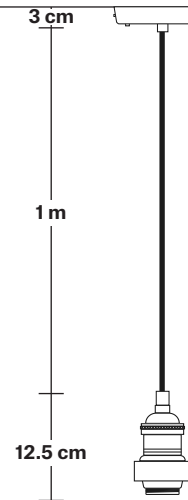

Brooklyn Outdoor & Bathroom Dome Pendant - 8 Inch

Product Code: BR-IP65-DP8

H: 25.5 cm x W: 20 cm x D: 20 cm

SPECIFICATIONS

We meet all UK and EU lighting and safety regulations.

Our products are hand finished to ensure an authentic vintage look and therefore they may vary slightly from those shown in the images.

Holder Diameter: 6 cm / 2.5"

Holder Height: 12.5 cm / 4.3"

Ceiling Rose Diameter: 13.5 cm / 5.3"

Ceiling Rose Height: 3 cm / 1.2"

INDUSTVILLE

Brooklyn Outdoor & Bathroom Cord Set ES E27 Bulb Holder

Product Code: BR-IP65-CS

H: 115.5 cm x W: 13.5 cm x D: 13.5 cm

SPECIFICATIONS

We meet all UK and EU lighting and safety regulations.

Our products are hand finished to ensure an authentic vintage look and therefore they may vary slightly from those shown in the images.

DIMENSIONS

Bulb Holder Diameter: 6 cm / 2.5"

Bulb Holder Height: 12.5 cm / 4.3"

Ceiling Rose Diameter: 13.5 cm / 5.3"

Ceiling Rose Height: 3 cm / 1.2"

Full Drop: 115.5 cm / 45.5"

Dome - 8 Inch - Shade Only

Product Code: D8-SO