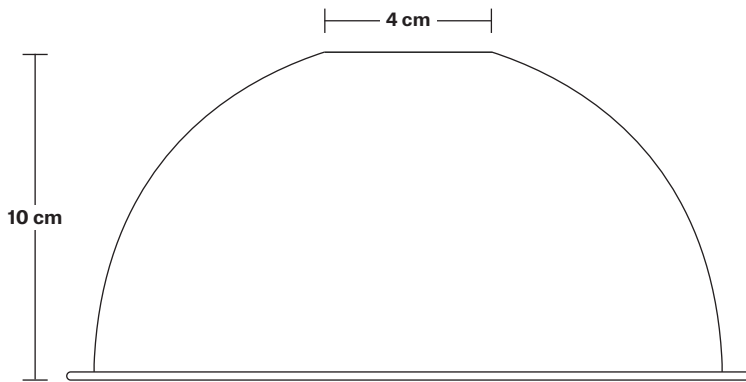

H: 115.5 cm x W: 13.5 cm x D: 13.5 cm

SPECIFICATIONS

We meet all UK and EU lighting and safety regulations.

Our products are hand finished to ensure an authentic vintage look and therefore they may vary slightly from those shown in the images.

DIMENSIONS

Bulb Holder Diameter: 6 cm / 2.5"

Bulb Holder Height: 12.5 cm / 4.3"

Ceiling Rose Diameter: 13.5 cm / 5.3"

Ceiling Rose Height: 3 cm / 1.2"

Full Drop: 115.5 cm / 45.5"

Dome - 8 Inch - Shade Only

Product Code: D8-SO

H: 10 cm x W: 20 cm x D: 20 cm

SPECIFICATIONS

We meet all UK and EU lighting and safety regulations.

Our products are hand finished to ensure an authentic vintage look and therefore they may vary slightly from those shown in the images.

Shade weight: 0.4 kg

INFORMATION

Finishes: Brass, Pewter, Copper, Copper & Pewter, Brass & Pewter.

DIMENSIONS

Shade Diameter: 20 cm / 8"

Shade Height: 10 cm / 4"

Brooklyn Outdoor & Bathroom Dome Pendant - 8 Inch - Brass