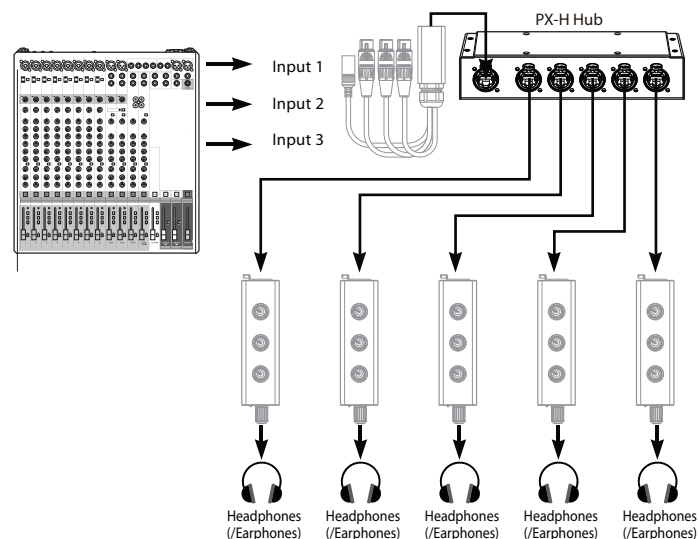

### FEATURES

- Expands the Xvive PX System by distributing three channels of audio from one PX-B Snake to up to five PX-A Mixers via Cat 5 cables
- One Ethernet input
- Five Ethernet outputs
- Includes a 19" 1U rackmount kit
- For use with one Xvive PX-B Snake, and up to five PX-A Mixers and EC25 Ethernet cables
- If a 9V/2A center-negative DC power supply is plugged into the connected PX-B Snake, it can power up to five PX-A Mixers through PoE (Power over Ethernet)

### SPECIFICATIONS

<b>Input:</b>	Ethernet input
<b>Output:</b>	Ethernet output x 5

### PRODUCT APPLICATION

Use with one PX-B Snake and up to five Xvive PX-A Mixers and EC25 Ethernet cables

### ETHERNET INPUT AND OUTPUT

CH 1 is input 1 XLR hot and XLR cold, Blue, Blue+White  
 CH 2 is input 3 XLR hot and XLR cold, Green, Green+White  
 CH 3 is input 2 XLR hot and XLR cold, Orange, Orange+White  
 CH 4 is PoE power input, Brown (+), Brown+White (-)