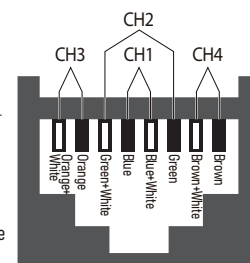

### ETHERNET INPUT AND OUTPUT

CH 1 is input 1 XLR hot and XLR cold, Blue, Blue+White  
 CH 2 is input 3 XLR hot and XLR cold, Green, Green+White  
 CH 3 is input 2 XLR hot and XLR cold, Orange, Orange+White  
 CH 4 is PoE power input, Brown (+), Brown+White (-)