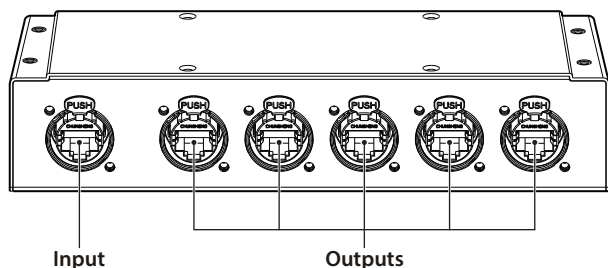

### FEATURES

- Expands the Xvive PX System by distributing three channels of audio from one PX-B Snake to up to five PX-A Mixers via Cat 5 cables
- One Ethernet input
- Five Ethernet outputs
- Includes a 19" 1U rackmount kit
- For use with one Xvive PX-B Snake, and up to five PX-A Mixers and EC25 Ethernet cables
- If a 9V/2A center-negative DC power supply is plugged into the connected PX-B Snake, it can power up to five PX-A Mixers through PoE (Power over Ethernet)