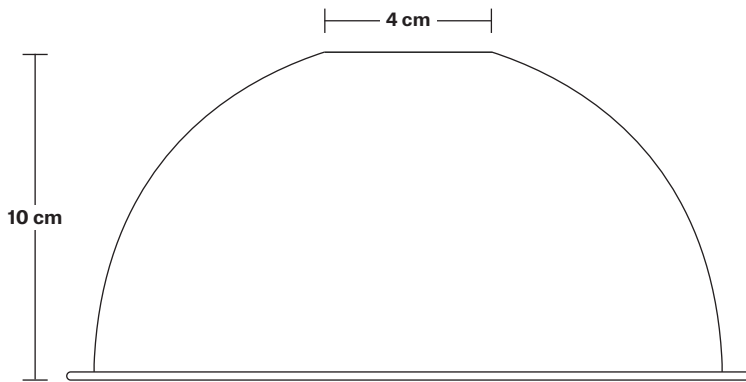

H: 115.5 cm x W: 13.5 cm x D: 13.5 cm

SPECIFICATIONS

We meet all UK and EU lighting and safety regulations.

Our products are hand finished to ensure an authentic vintage look and therefore they may vary slightly from those shown in the images.

DIMENSIONS

Bulb Holder Diameter: 6 cm / 2.5"

Bulb Holder Height: 12.5 cm / 4.3"

Ceiling Rose Diameter: 13.5 cm / 5.3"

Ceiling Rose Height: 3 cm / 1.2"

Full Drop: 115.5 cm / 45.5"

Dome - 8 Inch - Shade Only

Product Code: D8-SO

H: 10 cm x W: 20 cm x D: 20 cm

SPECIFICATIONS

We meet all UK and EU lighting and safety regulations.

Our products are hand finished to ensure an authentic vintage look and therefore they may vary slightly from those shown in the images.

Shade weight: 0.4 kg

INFORMATION

Finishes: Brass, Pewter, Copper, Copper & Pewter, Brass & Pewter.

DIMENSIONS

Shade Diameter: 20 cm / 8"

Shade Height: 10 cm / 4"

Brooklyn Outdoor & Bathroom Dome Pendant - 8 Inch - Copper