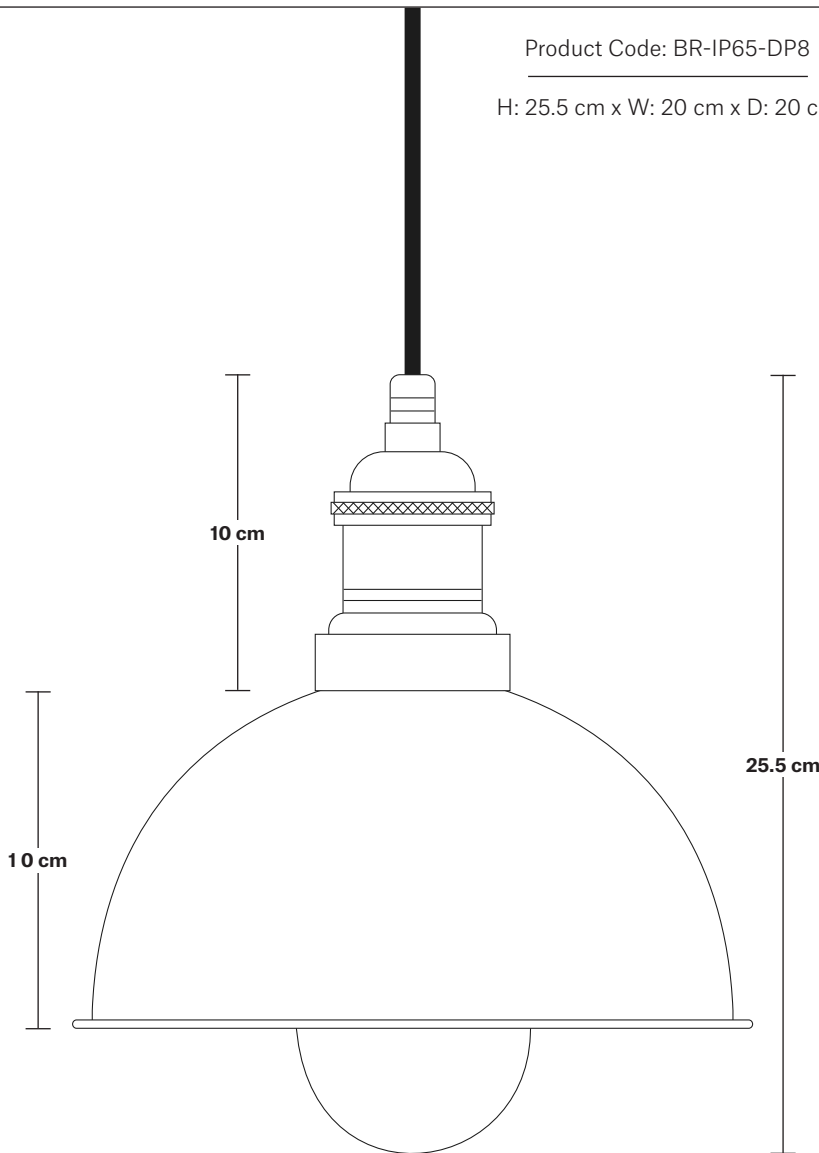

Brooklyn Outdoor & Bathroom Dome Pendant - 8 Inch

Product Code: BR-IP65-DP8

H: 25.5 cm x W: 20 cm x D: 20 cm

SPECIFICATIONS

We meet all UK and EU lighting and safety regulations.

Our products are hand finished to ensure an authentic vintage look and therefore they may vary slightly from those shown in the images.

Wall mount screws not included.

Holders available: Brass, Pewter, Copper.

Flex: 1m Black Round Plastic Flex.

Ceiling rose: Pewter.

IP rating: IP65 with glass

DIMENSIONS

Shade Diameter: 20 cm / 8"

Shade Height: 10 cm / 4"

Holder Diameter: 6 cm / 2.5"

Holder Height: 12.5 cm / 4.3"

Ceiling Rose Diameter: 13.5 cm / 5.3"

Ceiling Rose Height: 3 cm / 1.2"

INDUSTVILLE

Brooklyn Outdoor & Bathroom Cord Set ES E27 Bulb Holder

Product Code: BR-IP65-CS

H: 115.5 cm x W: 13.5 cm x D: 13.5 cm

SPECIFICATIONS

We meet all UK and EU lighting and safety regulations.

Our products are hand finished to ensure an authentic vintage look and therefore they may vary slightly from those shown in the images.