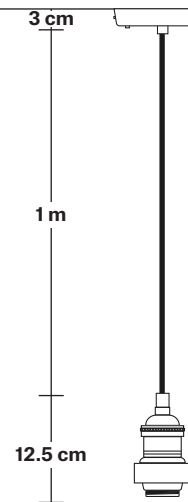

Brooklyn Outdoor & Bathroom Dome Pendant - 8 Inch

Product Code: BR-IP65-DP8

H: 25.5 cm x W: 20 cm x D: 20 cm

SPECIFICATIONS

We meet all UK and EU lighting and safety regulations.

Our products are hand finished to ensure an authentic vintage look and therefore they may vary slightly from those shown in the images.

Holder Diameter: 6 cm / 2.5"

Holder Height: 12.5 cm / 4.3"

Ceiling Rose Diameter: 13.5 cm / 5.3"

Ceiling Rose Height: 3 cm / 1.2"

INDUSTVILLE

Brooklyn Outdoor & Bathroom Cord Set ES E27 Bulb Holder

Product Code: BR-IP65-CS

H: 115.5 cm x W: 13.5 cm x D: 13.5 cm

SPECIFICATIONS

We meet all UK and EU lighting and safety regulations.

Our products are hand finished to ensure an authentic vintage look and therefore they may vary slightly from those shown in the images.

DIMENSIONS

Bulb Holder Diameter: 6 cm / 2.5"

Bulb Holder Height: 12.5 cm / 4.3"

Ceiling Rose Diameter: 13.5 cm / 5.3"

Ceiling Rose Height: 3 cm / 1.2"

Full Drop: 115.5 cm / 45.5"

Dome - 8 Inch - Shade Only

Product Code: D8-SO