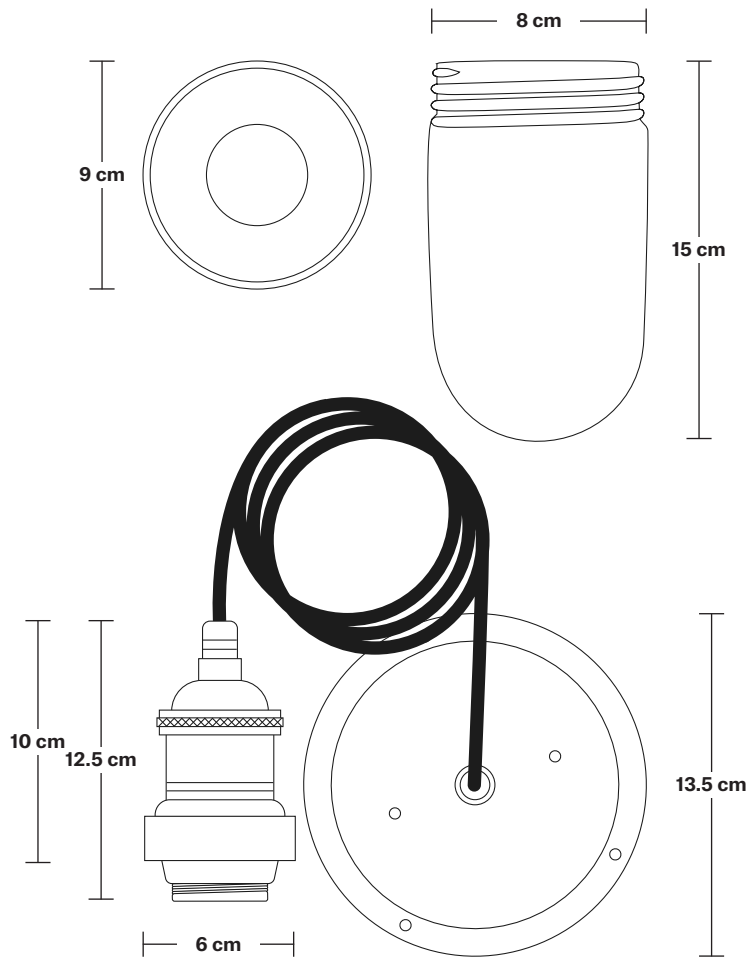

Brooklyn Outdoor & Bathroom Dome Pendant - 8 Inch

Product Code: BR-IP65-DP8

H: 25.5 cm x W: 20 cm x D: 20 cm

SPECIFICATIONS

We meet all UK and EU lighting and safety regulations.

Our products are hand finished to ensure an authentic vintage look and therefore they may vary slightly from those shown in the images.

Holder Diameter: 6 cm / 2.5"

Holder Height: 12.5 cm / 4.3"

Ceiling Rose Diameter: 13.5 cm / 5.3"

Ceiling Rose Height: 3 cm / 1.2"

INDUSTVILLE

Brooklyn Outdoor & Bathroom Cord Set ES E27 Bulb Holder

Product Code: BR-IP65-CS

H: 115.5 cm x W: 13.5 cm x D: 13.5 cm

SPECIFICATIONS

We meet all UK and EU lighting and safety regulations.

Our products are hand finished to ensure an authentic vintage look and therefore they may vary slightly from those shown in the images.

DIMENSIONS

Bulb Holder Diameter: 6 cm / 2.5"

Bulb Holder Height: 12.5 cm / 4.3"

Ceiling Rose Diameter: 13.5 cm / 5.3"

Ceiling Rose Height: 3 cm / 1.2"

Full Drop: 115.5 cm / 45.5"

Dome - 8 Inch - Shade Only

Product Code: D8-SO