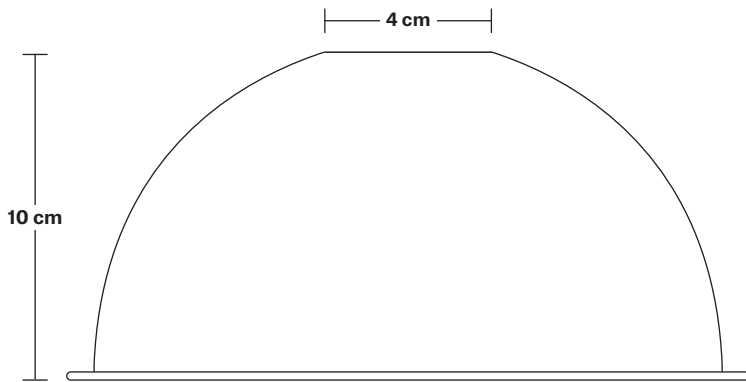

H: 115.5 cm x W: 13.5 cm x D: 13.5 cm

SPECIFICATIONS

We meet all UK and EU lighting and safety regulations.

Our products are hand finished to ensure an authentic vintage look and therefore they may vary slightly from those shown in the images.

DIMENSIONS

Bulb Holder Diameter: 6 cm / 2.5"

Bulb Holder Height: 12.5 cm / 4.3"

Ceiling Rose Diameter: 13.5 cm / 5.3"

Ceiling Rose Height: 3 cm / 1.2"

Full Drop: 115.5 cm / 45.5"

Dome - 8 Inch - Shade Only

Product Code: D8-SO

H: 10 cm x W: 20 cm x D: 20 cm

SPECIFICATIONS

We meet all UK and EU lighting and safety regulations.

Our products are hand finished to ensure an authentic vintage look and therefore they may vary slightly from those shown in the images.

Shade weight: 0.4 kg

INFORMATION

Finishes: Brass, Pewter, Copper, Copper & Pewter, Brass & Pewter.

DIMENSIONS

Shade Diameter: 20 cm / 8"

Shade Height: 10 cm / 4"

Brooklyn Outdoor & Bathroom Dome Pendant - 8 Inch - Pewter & Brass