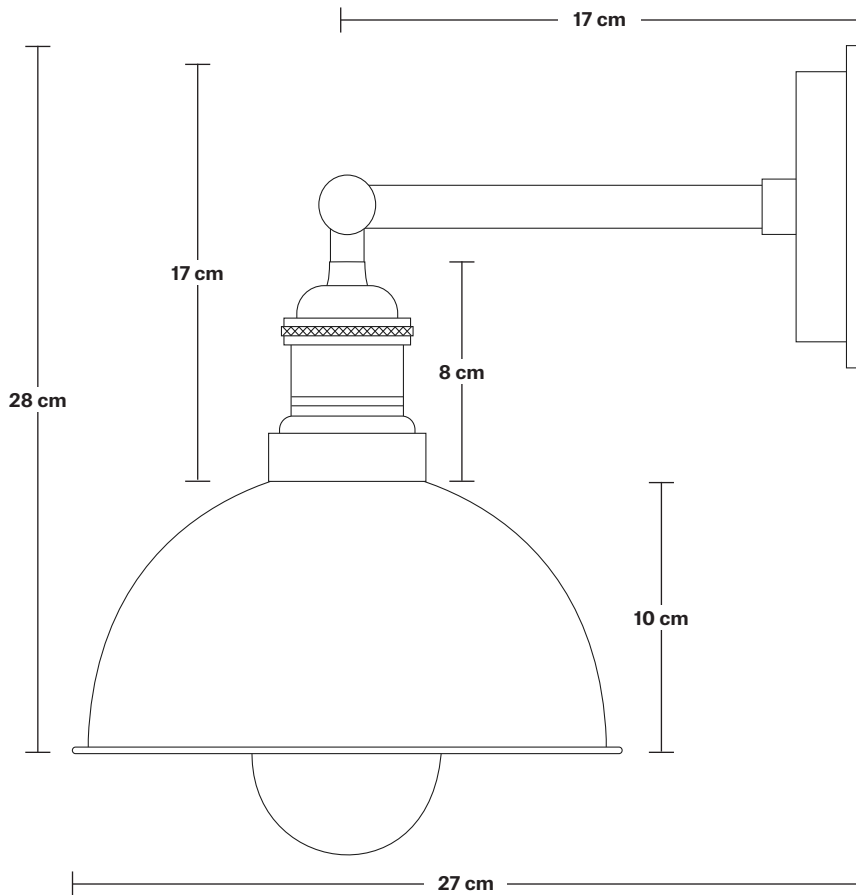

Brooklyn Outdoor & Bathroom Dome Wall Light - 8 Inch

Product Code: BR-IP65-DWL8

H: 32.5 cm W: 20 cm D: 27 cm

SPECIFICATIONS

We meet all UK and EU lighting and safety regulations.

Our products are hand finished to ensure an authentic vintage look and therefore they may vary slightly from those shown in the images.

Wall mount screws not included.

Holders available: Brass, Pewter, Copper.

IP rating: IP65 with glass

DIMENSIONS

Shade Diameter: 20 cm / 8"

Shade Height (no holder): 10 cm / 4"

Holder Diameter: 6 cm / 2.5"

Holder Height: 16 cm / 6.2"

Wall Rose Diameter: 13.5 cm / 5.3"

Wall Rose Height: 3 cm / 1.2"

INDUSTVILLE

Brooklyn Outdoor & Bathroom Wall Light Holder

Product Code: BR-IP65-WLH

H: 16.5 cm x W: 13.5 cm x D: 25 cm

SPECIFICATIONS

We meet all UK and EU lighting and safety regulations.

Holder Height: 16.5 cm / 6.5"

Wall Rose Diameter: 13.5 cm / 5.3"

Wall Rose Depth: 3 cm / 1.2"

Dome - 8 Inch - Shade Only

Product Code: D8-SO

H: 10 cm x W: 20 cm x D: 20 cm

SPECIFICATIONS

We meet all UK and EU lighting and safety regulations.