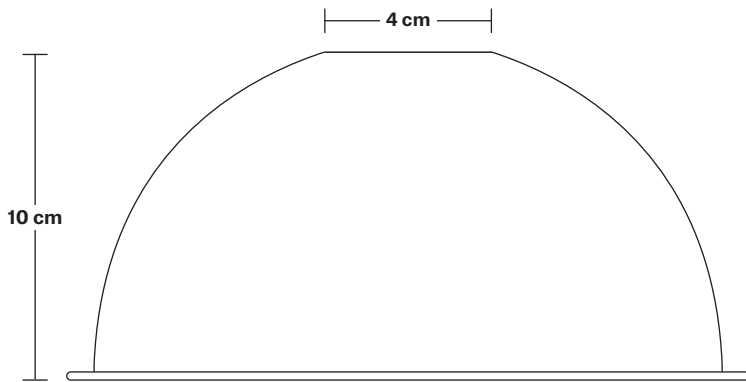

Wall mount screws not included.

Holders available: Brass, Pewter, Copper.

IP rating: IP65 with glass

DIMENSIONS

Shade Diameter: 20 cm / 8"

Shade Height (no holder): 10 cm / 4"

Holder Diameter: 6 cm / 2.5"

Holder Height: 16 cm / 6.2"

Wall Rose Diameter: 13.5 cm / 5.3"

Wall Rose Height: 3 cm / 1.2"

INDUSTVILLE

Brooklyn Outdoor & Bathroom Wall Light Holder

Product Code: BR-IP65-WLH

H: 16.5 cm x W: 13.5 cm x D: 25 cm

SPECIFICATIONS

We meet all UK and EU lighting and safety regulations.

Holder Height: 16.5 cm / 6.5"

Wall Rose Diameter: 13.5 cm / 5.3"

Wall Rose Depth: 3 cm / 1.2"

Dome - 8 Inch - Shade Only

Product Code: D8-SO

H: 10 cm x W: 20 cm x D: 20 cm

SPECIFICATIONS

We meet all UK and EU lighting and safety regulations.

DIMENSIONS

Shade Diameter: 20 cm / 8"

Shade Height: 10 cm / 4"

Brooklyn Outdoor & Bathroom Dome Wall Light - 8 Inch - Copper

Brooklyn Outdoor & Bathroom Dome Wall Light - 8 Inch - Copper

Brooklyn Outdoor & Bathroom Dome Wall Light - 8 Inch - Copper - Pewter Holder