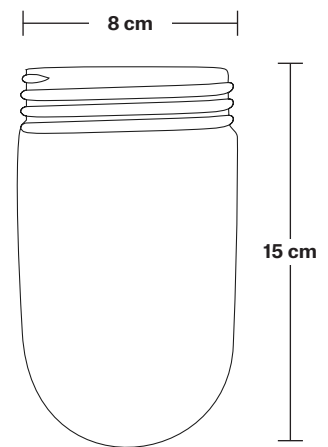

Brooklyn Outdoor & Bathroom Dome Wall Light - 8 Inch

Product Code: BR-IP65-DWL8

H: 32.5 cm W: 20 cm D: 27 cm

SPECIFICATIONS

We meet all UK and EU lighting and safety regulations.

Our products are hand finished to ensure an authentic vintage look and therefore they may vary slightly from those shown in the images.

Wall mount screws not included.

Holders available: Brass, Pewter, Copper.

IP rating: IP65 with glass

DIMENSIONS

Shade Diameter: 20 cm / 8"

Shade Height (no holder): 10 cm / 4"

Holder Diameter: 6 cm / 2.5"

Holder Height: 16 cm / 6.2"

Wall Rose Diameter: 13.5 cm / 5.3"

Wall Rose Height: 3 cm / 1.2"

INDUSTVILLE

Brooklyn Outdoor & Bathroom Wall Light Holder

Product Code: BR-IP65-WLH

H: 16.5 cm x W: 13.5 cm x D: 25 cm

SPECIFICATIONS

We meet all UK and EU lighting and safety regulations.

Holder Height: 16.5 cm / 6.5"

Wall Rose Diameter: 13.5 cm / 5.3"

Wall Rose Depth: 3 cm / 1.2"

Dome - 8 Inch - Shade Only

Product Code: D8-SO

H: 10 cm x W: 20 cm x D: 20 cm

SPECIFICATIONS

We meet all UK and EU lighting and safety regulations.