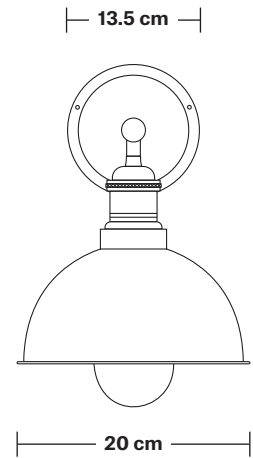

Brooklyn Outdoor & Bathroom Dome Wall Light - 8 Inch

Product Code: BR-IP65-DWL8

H: 32.5 cm W: 20 cm D: 27 cm

SPECIFICATIONS

We meet all UK and EU lighting and safety regulations.

Our products are hand finished to ensure an authentic vintage look and therefore they may vary slightly from those shown in the images.

Wall mount screws not included.

Holders available: Brass, Pewter, Copper.

IP rating: IP65 with glass

DIMENSIONS

Shade Diameter: 20 cm / 8"

Shade Height (no holder): 10 cm / 4"

Holder Diameter: 6 cm / 2.5"

Holder Height: 16 cm / 6.2"

Wall Rose Diameter: 13.5 cm / 5.3"

Wall Rose Height: 3 cm / 1.2"

INDUSTVILLE

Brooklyn Outdoor & Bathroom Wall Light Holder

Product Code: BR-IP65-WLH

H: 16.5 cm x W: 13.5 cm x D: 25 cm

SPECIFICATIONS

We meet all UK and EU lighting and safety regulations.

Holder Height: 16.5 cm / 6.5"

Wall Rose Diameter: 13.5 cm / 5.3"

Wall Rose Depth: 3 cm / 1.2"

Dome - 8 Inch - Shade Only

Product Code: D8-SO

H: 10 cm x W: 20 cm x D: 20 cm

SPECIFICATIONS

We meet all UK and EU lighting and safety regulations.