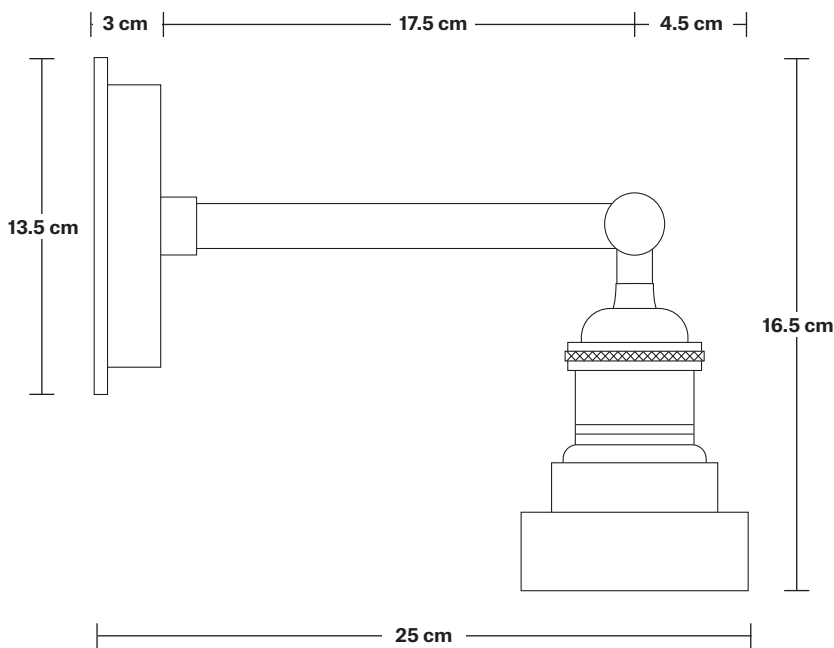

## DIMENSIONS

Shade Diameter: 20 cm / 8"

Shade Height (no holder): 10 cm / 4"

Holder Diameter: 6 cm / 2.5"

Holder Height: 16 cm / 6.2"

Wall Rose Diameter: 13.5 cm / 5.3"

Wall Rose Height: 3 cm / 1.2"

INDUSTVILLE

# Brooklyn Outdoor & Bathroom Wall Light Holder

Product Code: BR-IP65-WLH

H: 16.5 cm x W: 13.5 cm x D: 25 cm

## DIMENSIONS

Holder Diameter: 6 cm / 2.5"

Holder Height: 16.5 cm / 6.5"

Wall Rose Diameter: 13.5 cm / 5.3"

Wall Rose Depth: 3 cm / 1.2"

## DIMENSIONS

Shade Diameter: 20 cm / 8"

Shade Height: 10 cm / 4"