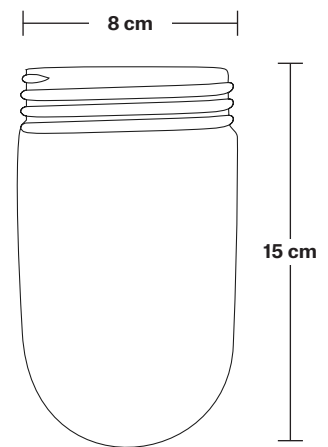

## DIMENSIONS

Shade Diameter: 20 cm / 8"

Shade Height (no holder): 10 cm / 4"

Holder Diameter: 6 cm / 2.5"

Holder Height: 16 cm / 6.2"

Wall Rose Diameter: 13.5 cm / 5.3"

Wall Rose Height: 3 cm / 1.2"

INDUSTVILLE

# Brooklyn Outdoor & Bathroom Wall Light Holder

Product Code: BR-IP65-WLH

H: 16.5 cm x W: 13.5 cm x D: 25 cm

## DIMENSIONS

Holder Diameter: 6 cm / 2.5"

Holder Height: 16.5 cm / 6.5"

Wall Rose Diameter: 13.5 cm / 5.3"

Wall Rose Depth: 3 cm / 1.2"

## DIMENSIONS

Shade Diameter: 20 cm / 8"

Shade Height: 10 cm / 4"