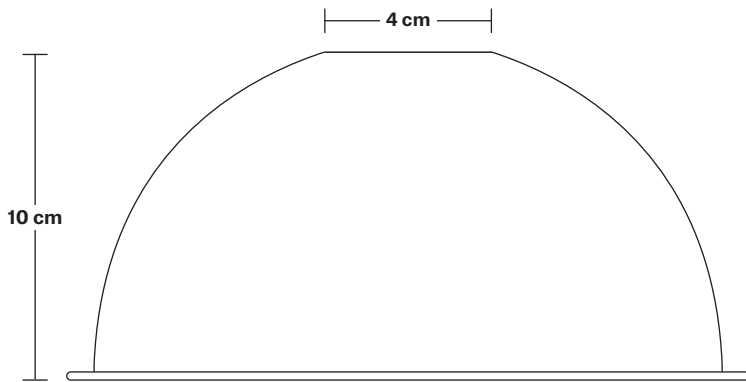

## DIMENSIONS

Shade Diameter: 20 cm / 8"

Shade Height (no holder): 10 cm / 4"

Holder Diameter: 6 cm / 2.5"

Holder Height: 16 cm / 6.2"

Wall Rose Diameter: 13.5 cm / 5.3"

Wall Rose Height: 3 cm / 1.2"

INDUSTVILLE

## DIMENSIONS

Holder Diameter: 6 cm / 2.5"

Holder Height: 16.5 cm / 6.5"

Wall Rose Diameter: 13.5 cm / 5.3"

Wall Rose Depth: 3 cm / 1.2"

# Dome - 8 Inch - Shade Only

Product Code: D8-SO

H: 10 cm x W: 20 cm x D: 20 cm

## DIMENSIONS

Shade Diameter: 20 cm / 8"

Shade Height: 10 cm / 4"