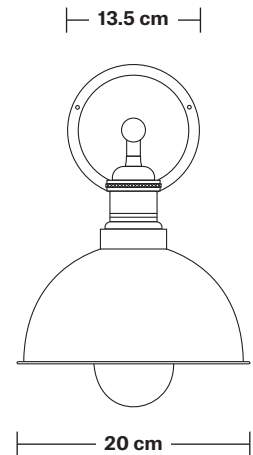

# Brooklyn Outdoor & Bathroom Dome Wall Light - 8 Inch

Product Code: BR-IP65-DWL8

H: 32.5 cm W: 20 cm D: 27 cm

## DIMENSIONS

Shade Diameter: 20 cm / 8"

Shade Height (no holder): 10 cm / 4"

Holder Diameter: 6 cm / 2.5"

Holder Height: 16 cm / 6.2"

Wall Rose Diameter: 13.5 cm / 5.3"

Wall Rose Height: 3 cm / 1.2"

INDUSTVILLE

## DIMENSIONS

Holder Diameter: 6 cm / 2.5"

Holder Height: 16.5 cm / 6.5"

Wall Rose Diameter: 13.5 cm / 5.3"

Wall Rose Depth: 3 cm / 1.2"

## DIMENSIONS

Shade Diameter: 20 cm / 8"

Shade Height: 10 cm / 4"