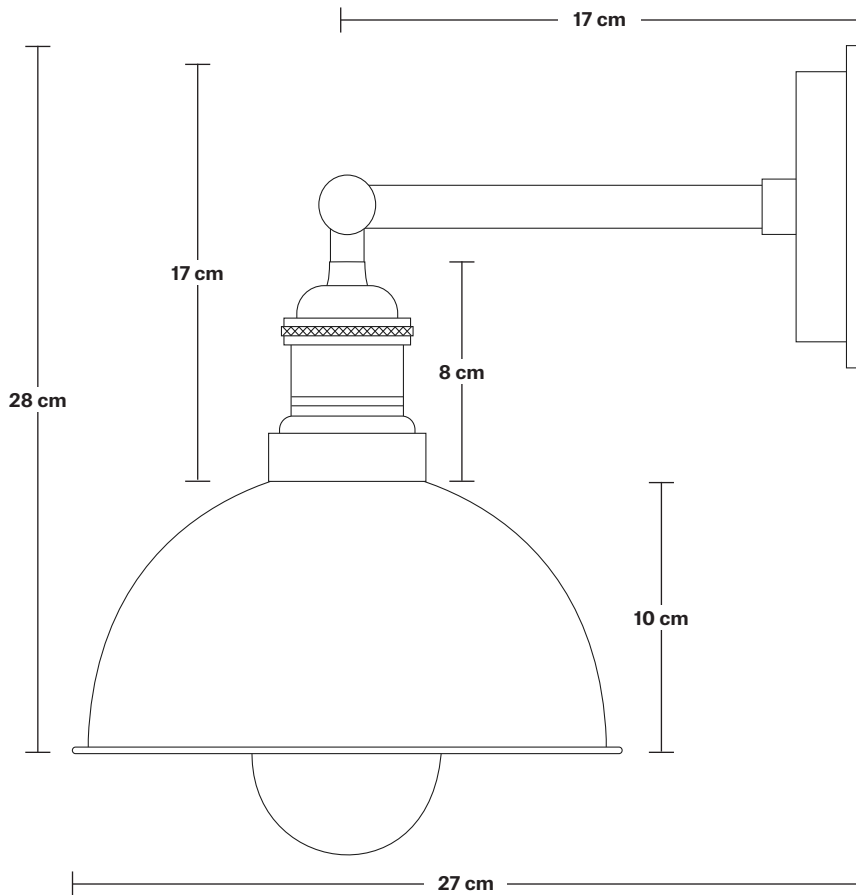

# Brooklyn Outdoor & Bathroom Dome Wall Light - 8 Inch

Product Code: BR-IP65-DWL8

H: 32.5 cm W: 20 cm D: 27 cm

## DIMENSIONS

Shade Diameter: 20 cm / 8"

Shade Height (no holder): 10 cm / 4"

Holder Diameter: 6 cm / 2.5"

Holder Height: 16 cm / 6.2"

Wall Rose Diameter: 13.5 cm / 5.3"

Wall Rose Height: 3 cm / 1.2"

INDUSTVILLE

## DIMENSIONS

Holder Diameter: 6 cm / 2.5"

Holder Height: 16.5 cm / 6.5"

Wall Rose Diameter: 13.5 cm / 5.3"

Wall Rose Depth: 3 cm / 1.2"

## DIMENSIONS

Shade Diameter: 20 cm / 8"

Shade Height: 10 cm / 4"