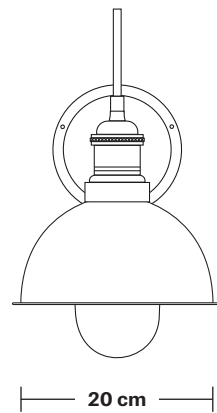

Swan Neck Outdoor & Bathroom Dome Wall Light - 8 Inch

Product Code: SN-IP65-DWL8

H: 35.5 cm x W: 20 cm x D: 39 cm

SPECIFICATIONS

We meet all UK and EU lighting and safety regulations.

Our products are hand finished to ensure an authentic vintage look and therefore they may vary slightly from those shown in the images.

Wall mount screws not included.

Holders available: Brass, Pewter, Copper.

Wall rose: Pewter.

IP rating: IP65 with glass (Tube, Globe).

DIMENSIONS

Shade Diameter: 20 cm / 8"

Shade Height: 10 cm / 4"

Holder Diameter: 33 cm / 12.9"

Holder Height: 21 cm / 8.2"

Wall Rose Diameter: 14 cm / 5.5"

Wall Rose Depth: 3 cm / 1.2"

INDUSTVILLE

Swan Neck Outdoor & Bathroom Dome Wall Light - 8 Inch

Product Code: SN-IP65-WLH

H: 21 cm x W: 14 cm x D: 33 cm

Wall rose: Pewter.

IP rating: IP65 with glass (Tube, Globe).

DIMENSIONS

Holder Diameter: 33 cm / 12.9"

Holder Height: 21 cm / 8.2"

Wall Rose Diameter: 14 cm / 5.5"

Wall Rose Depth: 3 cm / 1.2"

INDUSTVILLE