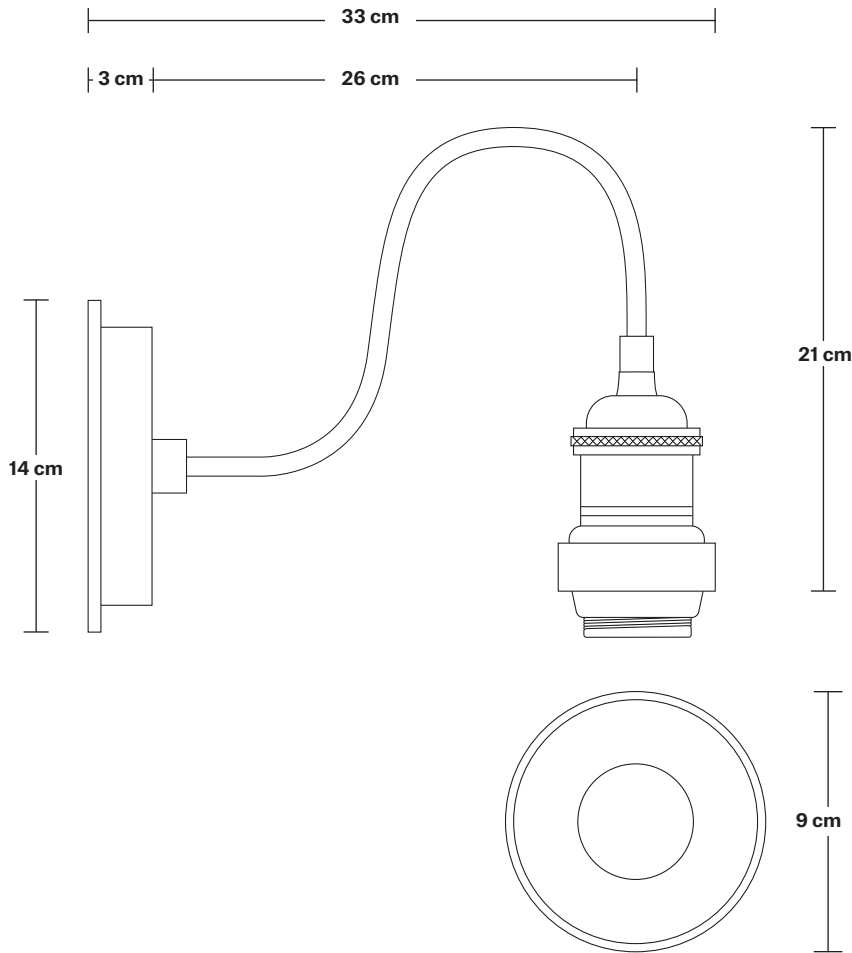

Wall mount screws not included.

Holders available: Brass, Pewter, Copper.

Wall rose: Pewter.

IP rating: IP65 with glass (Tube, Globe).

DIMENSIONS

Shade Diameter: 20 cm / 8"

Shade Height: 10 cm / 4"

Holder Diameter: 33 cm / 12.9"

Holder Height: 21 cm / 8.2"

Wall Rose Diameter: 14 cm / 5.5"

Wall Rose Depth: 3 cm / 1.2"

INDUSTVILLE

Swan Neck Outdoor & Bathroom Dome Wall Light - 8 Inch

Product Code: SN-IP65-WLH

H: 21 cm x W: 14 cm x D: 33 cm

Wall rose: Pewter.

IP rating: IP65 with glass (Tube, Globe).

DIMENSIONS

Holder Diameter: 33 cm / 12.9"

Holder Height: 21 cm / 8.2"

Wall Rose Diameter: 14 cm / 5.5"

Wall Rose Depth: 3 cm / 1.2"

INDUSTVILLE

Dome - 8 Inch - Shade Only

Product Code: D8-SO

H: 10 cm x W: 20 cm x D: 20 cm

SPECIFICATIONS

We meet all UK and EU lighting and safety regulations.

Our products are hand finished to ensure an authentic vintage look and therefore they may vary slightly from those shown in the images.