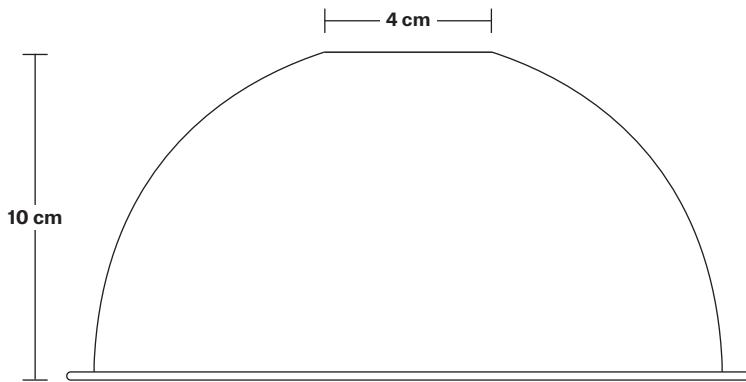

Wall mount screws not included.

Holders available: Brass, Pewter, Copper.

Wall rose: Pewter.

IP rating: IP65 with glass (Tube, Globe).

DIMENSIONS

Shade Diameter: 20 cm / 8"

Shade Height: 10 cm / 4"

Holder Diameter: 33 cm / 12.9"

Wall rose: Pewter.

IP rating: IP65 with glass (Tube, Globe).

DIMENSIONS

Holder Diameter: 33 cm / 12.9"

Holder Height: 21 cm / 8.2"

Wall Rose Diameter: 14 cm / 5.5"

Wall Rose Depth: 3 cm / 1.2"

INDUSTVILLE

Dome - 8 Inch - Shade Only

Product Code: D8-SO

H: 10 cm x W: 20 cm x D: 20 cm

SPECIFICATIONS

We meet all UK and EU lighting and safety regulations.

Our products are hand finished to ensure an authentic vintage look and therefore they may vary slightly from those shown in the images.

Shade weight: 0.4 kg

INFORMATION

Finishes: Brass, Pewter, Copper, Copper & Pewter, Brass & Pewter.

DIMENSIONS

Shade Diameter: 20 cm / 8"

Shade Height: 10 cm / 4"

Swan Neck Outdoor & Bathroom Dome Wall Light - 8 Inch - Pewter & Brass