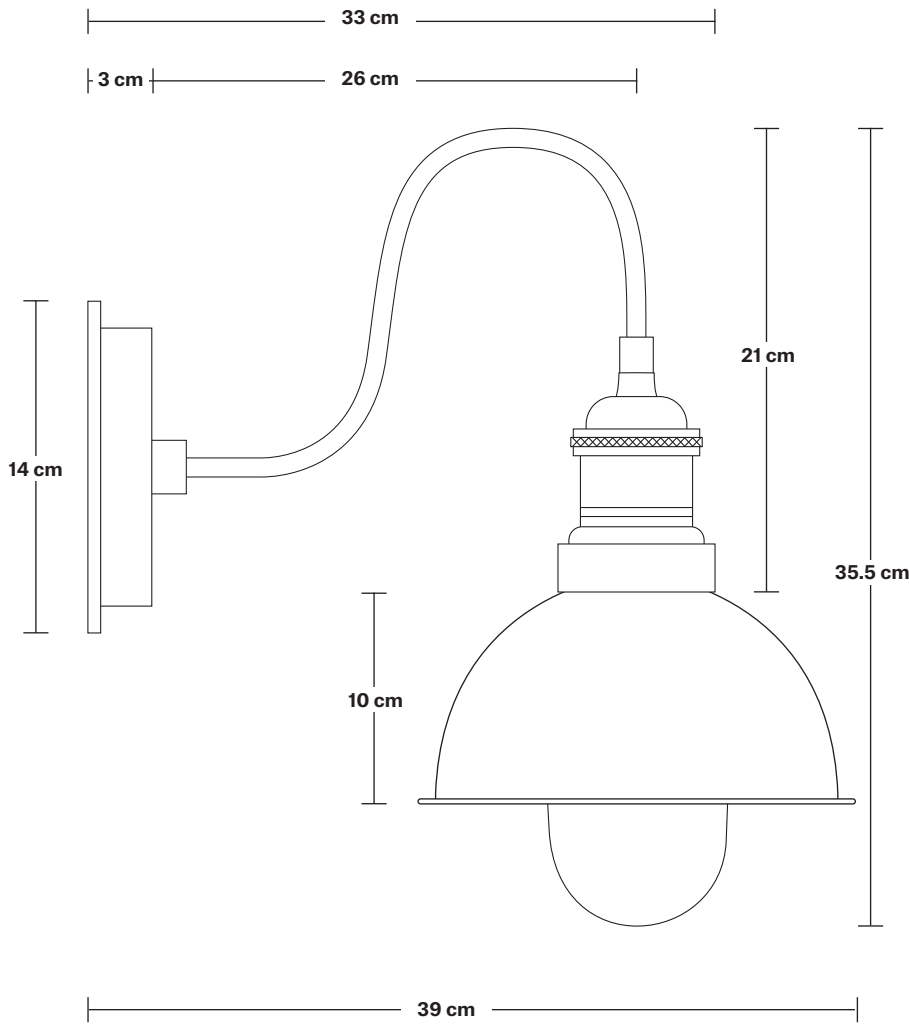

Swan Neck Outdoor & Bathroom Dome Wall Light - 8 Inch

Product Code: SN-IP65-DWL8

H: 35.5 cm x W: 20 cm x D: 39 cm

SPECIFICATIONS

We meet all UK and EU lighting and safety regulations.

Our products are hand finished to ensure an authentic vintage look and therefore they may vary slightly from those shown in the images.

Wall mount screws not included.

Holders available: Brass, Pewter, Copper.

Wall rose: Pewter.

IP rating: IP65 with glass (Tube, Globe).

DIMENSIONS

Shade Diameter: 20 cm / 8"

Shade Height: 10 cm / 4"

Holder Diameter: 33 cm / 12.9"

Holder Height: 21 cm / 8.2"

Wall Rose Diameter: 14 cm / 5.5"

Wall Rose Depth: 3 cm / 1.2"

INDUSTVILLE

Swan Neck Outdoor & Bathroom Dome Wall Light - 8 Inch

Product Code: SN-IP65-WLH

H: 21 cm x W: 14 cm x D: 33 cm

Wall rose: Pewter.

IP rating: IP65 with glass (Tube, Globe).

DIMENSIONS

Holder Diameter: 33 cm / 12.9"

Holder Height: 21 cm / 8.2"

Wall Rose Diameter: 14 cm / 5.5"

Wall Rose Depth: 3 cm / 1.2"

INDUSTVILLE