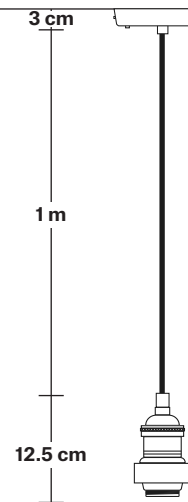

Holder Diameter: 6 cm / 2.5"

Holder Height: 12.5 cm / 4.3"

Ceiling Rose Diameter: 13.5 cm / 5.3"

Ceiling Rose Height: 3 cm / 1.2"

Brooklyn Outdoor & Bathroom Cord Set ES E27 Bulb Holder

Product Code: BR-IP65-CS

H: 115.5 cm x W: 13.5 cm x D: 13.5 cm

SPECIFICATIONS

We meet all UK and EU lighting and safety regulations.

Our products are hand finished to ensure an authentic vintage look and therefore they may vary slightly from those shown in the images.

DIMENSIONS

Bulb Holder Diameter: 6 cm / 2.5"

Bulb Holder Height: 12.5 cm / 4.3"

Ceiling Rose Diameter: 13.5 cm / 5.3"

Ceiling Rose Height: 3 cm / 1.2"

Full Drop: 115.5 cm / 45.5"

Brooklyn Outdoor & Bathroom Cord Set ES E27 Bulb Holder - Globe Glass

DIMENSIONS

Bulb Holder Diameter: 6 cm / 2.5"

Bulb Holder Height: 12.5 cm / 4.3"

Ceiling Rose Diameter: 13.5 cm / 5.3"

Ceiling Rose Height: 3 cm / 1.2"

Full Drop: 115.5 cm / 45.5"

Dome - 13 Inch - Shade Only