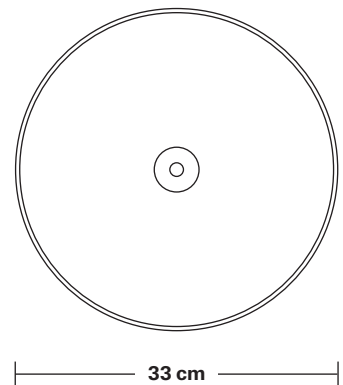

H: 115.5 cm x W: 13.5 cm x D: 13.5 cm

SPECIFICATIONS

We meet all UK and EU lighting and safety regulations.

Our products are hand finished to ensure an authentic vintage look and therefore they may vary slightly from those shown in the images.

DIMENSIONS

Bulb Holder Diameter: 6 cm / 2.5"

Bulb Holder Height: 12.5 cm / 4.3"

Ceiling Rose Diameter: 13.5 cm / 5.3"

Ceiling Rose Height: 3 cm / 1.2"

Full Drop: 115.5 cm / 45.5"

Brooklyn Outdoor & Bathroom Cord Set ES E27 Bulb Holder - Globe Glass

DIMENSIONS

Bulb Holder Diameter: 6 cm / 2.5"

Bulb Holder Height: 12.5 cm / 4.3"

Ceiling Rose Diameter: 13.5 cm / 5.3"

Ceiling Rose Height: 3 cm / 1.2"

Full Drop: 115.5 cm / 45.5"

Dome - 13 Inch - Shade Only

Product Code: D13-SO

H: 21 cm x W: 33 cm x D: 33 cm

SPECIFICATIONS

We meet all UK and EU lighting and safety regulations.

Our products are hand finished to ensure an authentic vintage look and therefore they may vary slightly from those shown in the images.