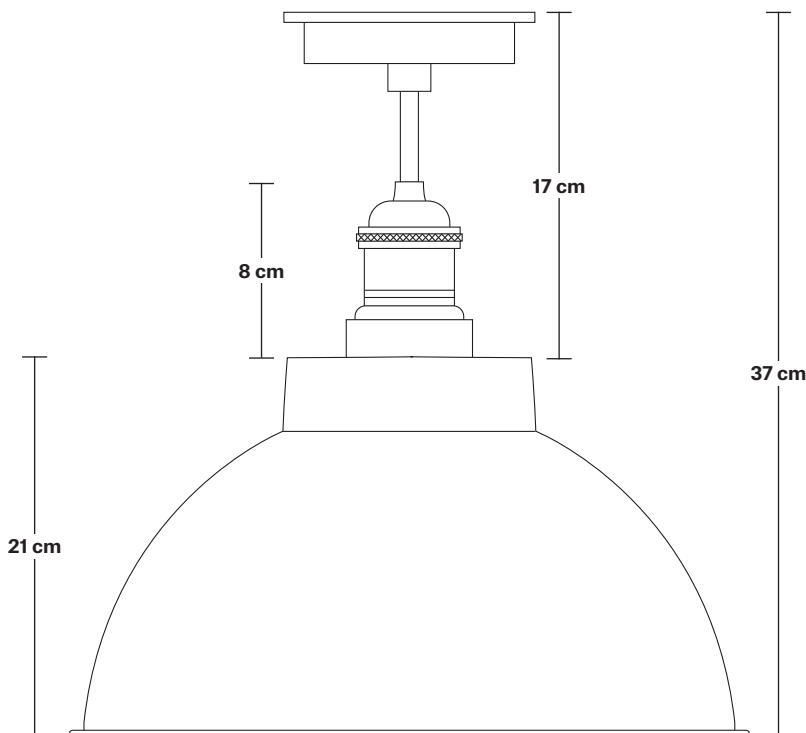

Brooklyn Outdoor & Bathroom Dome Flush Mount - 13 Inch

Product Code: BR-IP65-DFM13

H: 37 cm x W: 33 cm x D: 33 cm

SPECIFICATIONS

We meet all UK and EU lighting and safety regulations.

Our products are hand finished to ensure an authentic vintage look and therefore they may vary slightly from those shown in the images.

Wall mount screws not included.

Holders available: Brass, Pewter, Copper.

Ceiling rose: Pewter.

IP rating: IP65 with glass

DIMENSIONS

Shade Diameter: 33 cm / 13"

Shade Height (no holder): 21 cm / 8.3"

Holder Diameter: 6 cm / 2.5"

Holder Height: 17 cm / 6.6"

Ceiling Rose Diameter: 13.5 cm / 5.3"

Ceiling Rose Height: 3 cm / 1.2"

INDUSTVILLE

Brooklyn Outdoor & Bathroom Flush Mount Holder

Product Code: BR-IP65-FMH

H: 17 cm x W: 13.5 cm x D: 13.5 cm

Product Code: BR-IP65-FMH-GLG

H: 17 cm x W: 13.5 cm x D: 13.5 cm

SPECIFICATIONS

We meet all UK and EU lighting and safety regulations.

Our products are hand finished to ensure an authentic vintage look and therefore they may vary slightly from those shown in the images.