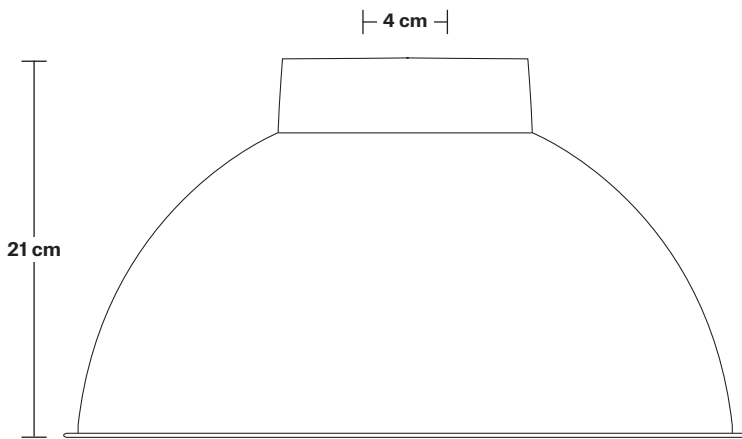

Wall rose: Pewter.

IP rating: IP65 with glass (Tube, Globe).

DIMENSIONS

Holder Diameter: 33 cm / 12.9"

Holder Height: 21 cm / 8.2"

Wall Rose Diameter: 14 cm / 5.5"

Wall Rose Depth: 3 cm / 1.2"

INDUSTVILLE

Dome - 13 Inch - Shade Only

Product Code: D13-SO

H: 21 cm x W: 33 cm x D: 33 cm

SPECIFICATIONS

We meet all UK and EU lighting and safety regulations.

Our products are hand finished to ensure an authentic vintage look and therefore they may vary slightly from those shown in the images.

Shade weight: 1.1kg

INFORMATION

Finishes: Brass, Pewter, Light Pewter, Copper, Copper & Pewter, Brass & Pewter.

DIMENSIONS

Shade Diameter: 33 cm / 13"

Shade Height (no holder): 21 cm / 8.3"

Swan Neck Outdoor & Bathroom Dome Wall Light - 13 Inch - Copper