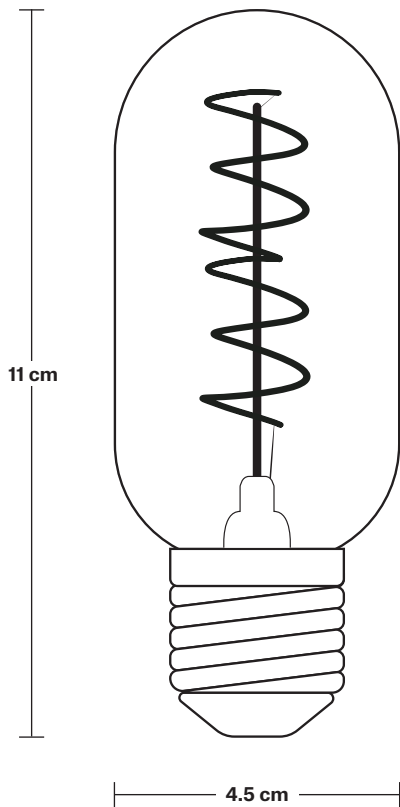

# Vintage LED Spiral Edison Bulb

## 5W E27 Tube T45

Product Code: T45-SP-5W

**Wattage:** 5W - 250 lumen - amber - dimmable (range: 10 - 100%)

**Voltage:** 220-240V

### DIMENSIONS

Bulb Height: 11 cm / 4.3"

Bulb Width: 4.5 cm / 1.8"

Bulb Depth: 4.5 cm / 1.8"