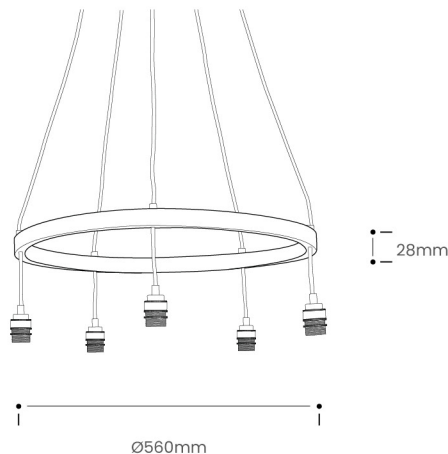

NOCTIS KERN PENDANT

Product Specification

Tom Raffield

Noctis Kern Pendant

Bold, ebonised design and our sought-after wooden aesthetic, merged. With confidence in its definitive silhouettes, The Noctis Range showcases a new focus and brings daring, darker depths to interiors.

The Kern's minimalist, steam bent shape takes on a sleek new identity. Demanding precision, strength and craftsmanship to achieve its smooth circumference, the result is modern, architectural, powerful. With exposed flex tethering five bulbs to its ebonised oak frame, the Kern ensures your space is remembered.

Invite darkness into the light.

Product Type : Pendant Light	SKU	Wood types	Dimensions L x W x H (mm)		Weight (kg)	
			Unboxed	Boxed	Unboxed	Boxed
Noctis Kern Pendant	TR-NCT-KERN-P-O	Ebonised Oak	Ø560 x 28	615 x 615 x 390	1.5	5.3
Materials	Ebonised Oak 		Other materials			
Finish	Finished with a blend of natural wax oils to give a protective, hardwearing and beautiful finish.					
Ceiling kit options	Black ceiling rose and brass bulb holders 	Ceiling kit Ceiling rose: Ø150mm E27 (240v)	Flex Flex colour: black fabric Flex length: 3m (Adjustable)	Recommended light bulbs Max 25W LED		
Care information	We recommend cleaning our Noctis Lighting using a clean, damp cloth or feather duster. Please note solvent-based cleaning fluids may react with the ebonised finish. To avoid colour transfer, avoid placing your lights on any light-coloured surfaces.					
Additional information	<ul style="list-style-type: none"> Suitable for use on 240v circuits. Installation instructions included. This product must be installed by a qualified electrician. 					