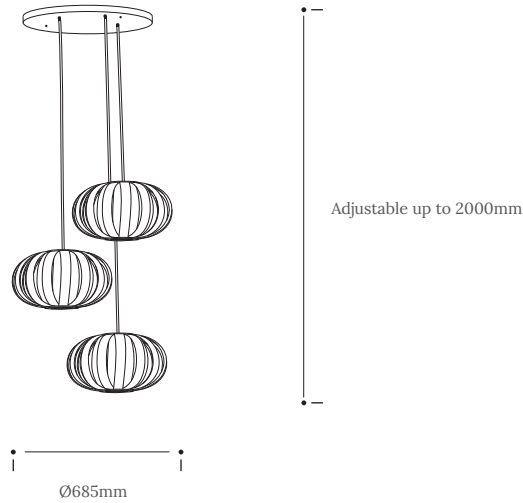

NOCTIS URCHIN SMALL CLUSTER

Product Specification

Tom Raffield

Noctis Urchin Small Cluster

Ebonised Tulip and Brass - £1250

Bold, ebonised design and our sought-after wooden aesthetic, merged. With confidence in its definitive silhouettes, The Noctis Range showcases a new focus and brings daring, darker depths to interiors.

Flexed to the brink and back. Three ebonised Noctis Urchin Pendants cascade from a sleek, spun metal top plate creating warm slithers of bright light in the dark. With an elegant, customisable design that invites personalisation, each pendant can be suspended at a different height allowing a showstopping configuration to take charge of your space.

Invite darkness into the light.

Product Type : Pendant Light	SKU	Wood types	Dimensions L x W x H (mm)		Weight (kg)	
			Unboxed	Boxed	Unboxed	Boxed
Noctis Urchin Small Cluster	TR-NCT-URCN-CLS-SML	Ebonised Tulip	Ø685 x 2000	457 x 457 x 740	3.9	5.65
Materials	Ebonised Tulip	Other materials				
		Black powder coated metal ceiling rose	Brass top and base plates			
Finish	Non-toxic, hard wearing water based varnish - satin					
Ceiling kit options	Black ceiling rose and brass bulb holders	Ceiling kit Ceiling rose: Ø350mm E27 (240v)	Flex Flex colour: black fabric Flex length: 2m (Adjustable)	Reccomended light bulb Max 25W LED		
Care information	We recommend cleaning our Noctis Lighting using a clean, damp cloth or feather duster. Please note solvent-based cleaning fluids may react with the ebonised finish. To avoid colour transfer, avoid placing your lights on any light-coloured surfaces.					
Additional information	- Suitable for use on 240v circuits. - Installation instructions and fixings included. - This product must be installed by a qualified electrician.					

Tom Raffield Ltd, F3 Church View Business Park, Bickland Water Rd, Falmouth TR11 4FZ, UK
tomraffield.com contact@tomraffield.com +44 (0) 1326 722725 #tomraffield @tomraffield

Due to the character of handcrafted natural products, all dimensions are approximate. Wood colour may slightly vary.
All products, prices and leadtimes are correct at time of print and are subject to change without notice.