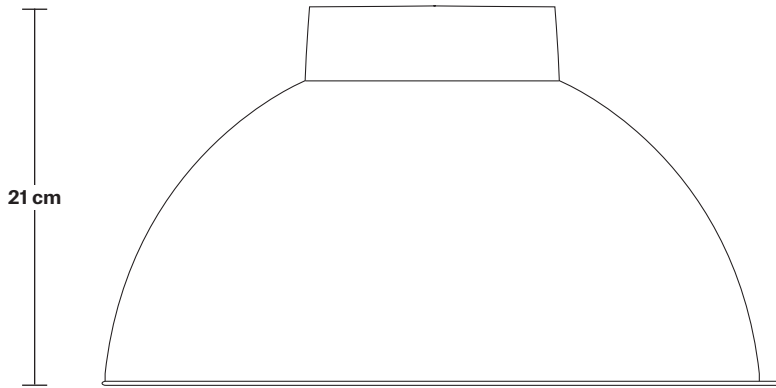

33 cm

4 cm

21 cm

Dome - 13 Inch

SPECIFICATIONS

We meet all UK and EU lighting and safety regulations.

Our products are hand finished to ensure an authentic vintage look and therefore they may vary slightly from those shown in the images.

Weight: 1.1kg

INFORMATION

Product Code: D13-SO

Finishes: Brass, Pewter, Light Pewter, Copper, Copper & Pewter, Brass & Pewter, Black.

DIMENSIONS

H: 21 cm x **W:** 33 cm x **D:** 33 cm

Shade Diameter: 33 cm / 13"

Shade Height: 21 cm / 8.3"