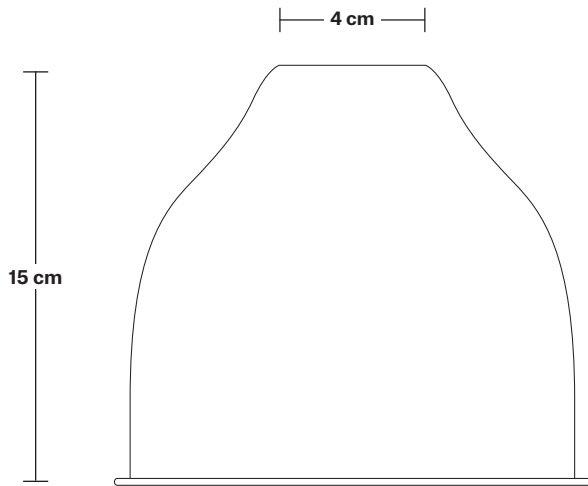

Cone Shade - 7 Inch - Shade Only

Product Code: C7-SO

H: 15 cm x W: 18 cm x D: 18 cm

18 cm

SPECIFICATIONS

We meet all UK and EU lighting and safety regulations.

Our products are hand finished to ensure an authentic vintage look and therefore they may vary slightly from those shown in the images.

Shade weight: 0.35 kg

INFORMATION

Finishes: Brass, Pewter, Copper.

DIMENSIONS

Shade Diameter: 18 cm / 7"

Shade Height (no holder): 15 cm / 6.1"