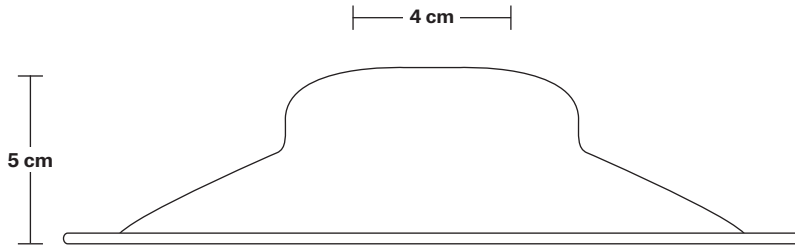

Flat - 8 Inch - Shade Only

Product Code: F8-SO

H: 5 cm x W: 21 cm x D: 21 cm

SPECIFICATIONS

We meet all UK and EU lighting and safety regulations.

Our products are hand finished to ensure an authentic vintage look and therefore they may vary slightly from those shown in the images.

Shade weight: 0.3 kg

INFORMATION

Finishes: Brass, Pewter, Copper.

DIMENSIONS

Shade Diameter: 21 cm / 8.2"

Shade Height (no holder): 5 cm / 2"