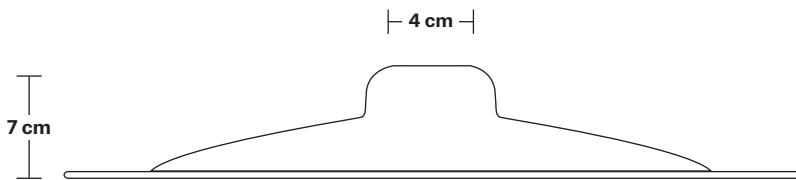

# Flat- 15 Inch - Shade Only

Product Code: F15-SO

H: 7 cm x W: 38 cm x D: 38 cm

## DIMENSIONS

Shade Diameter: 38 cm / 15"

Shade Height (no holder): 7 cm / 2.8"