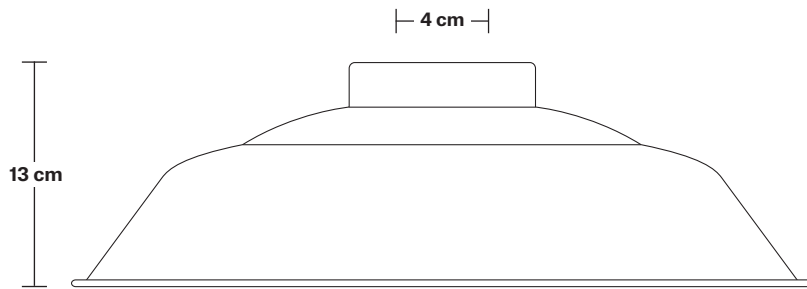

# Step - 16 Inch - Shade Only

Product Code: S16-SO

H: 13 cm x W: 41 cm x D: 41 cm

**Shade weight:** 1.2 kg

## DIMENSIONS

Shade Diameter: 41 cm / 16"

Shade Height (no holder): 13 cm / 5.1"